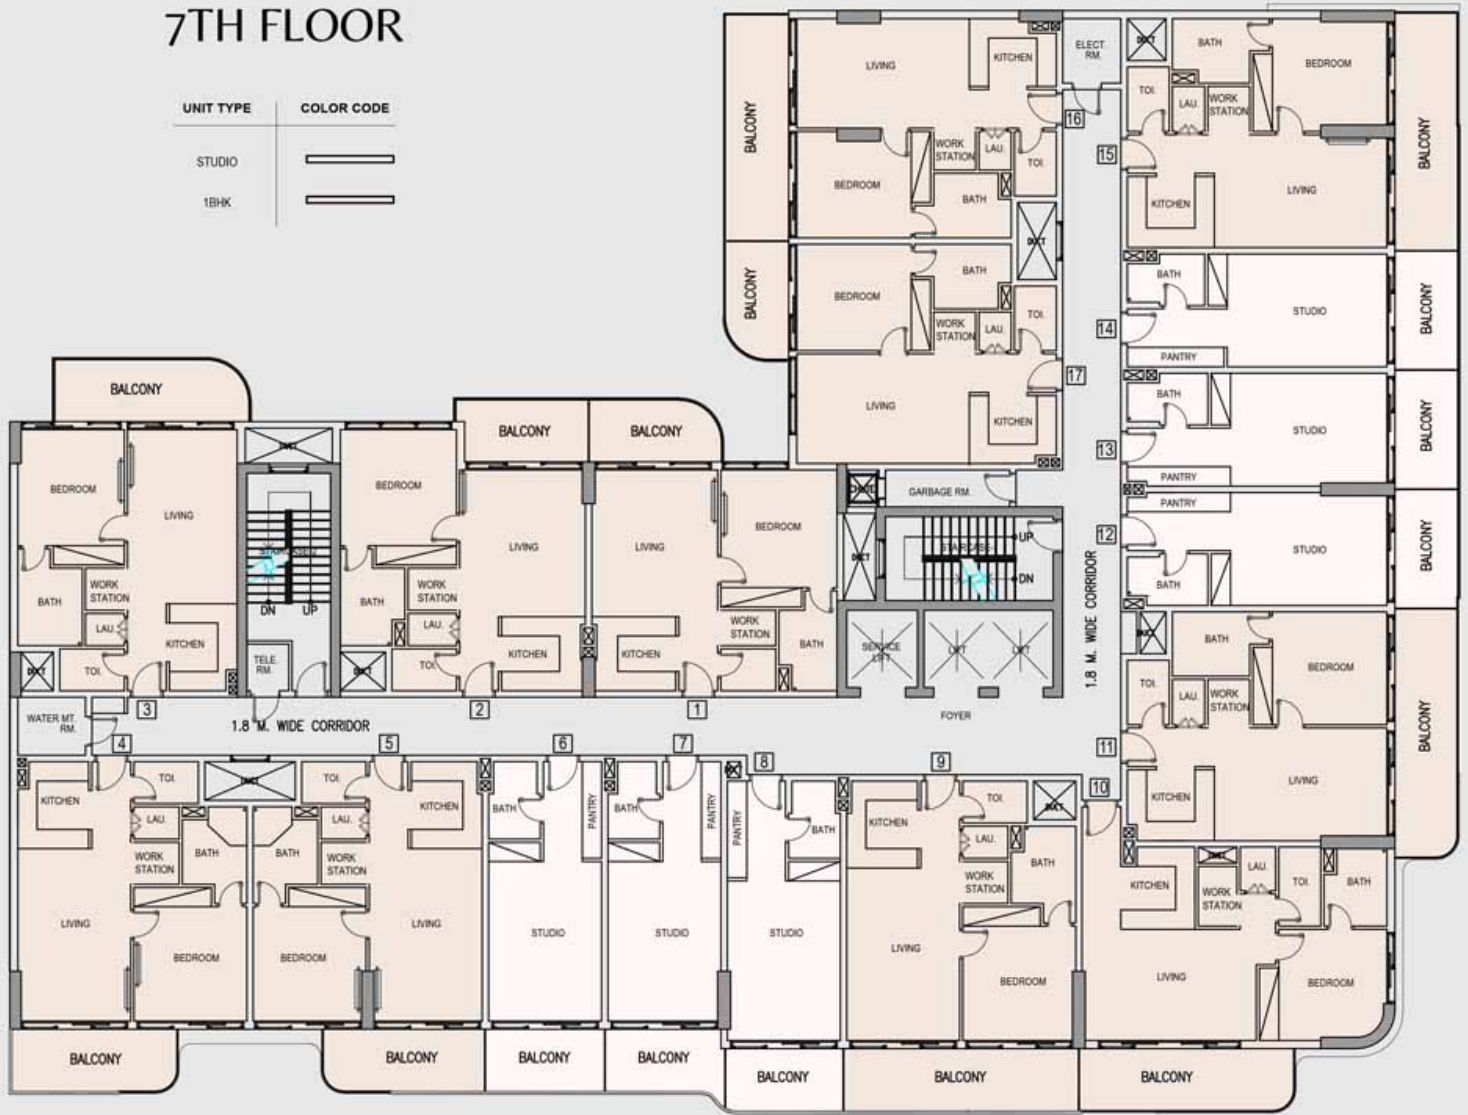

7TH FLOOR

UNIT TYPE	COLOR CODE
STUDIO	
1BHK