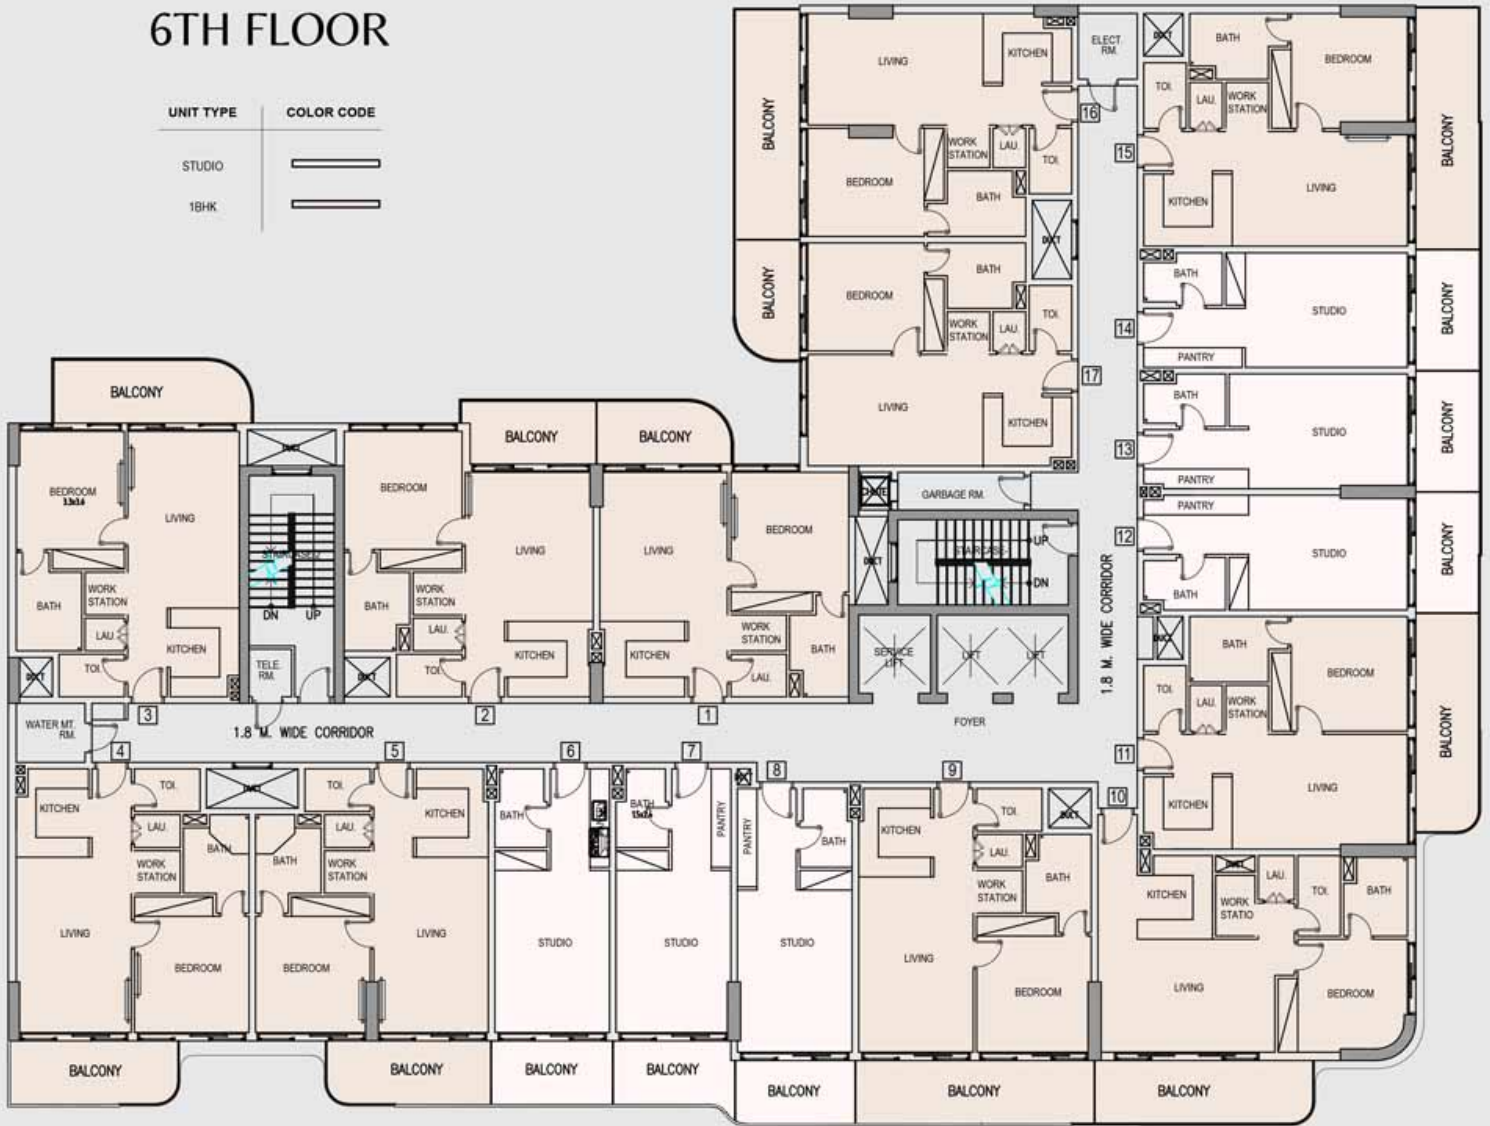

6TH FLOOR

UNIT TYPE	COLOR CODE
STUDIO	
1BHK