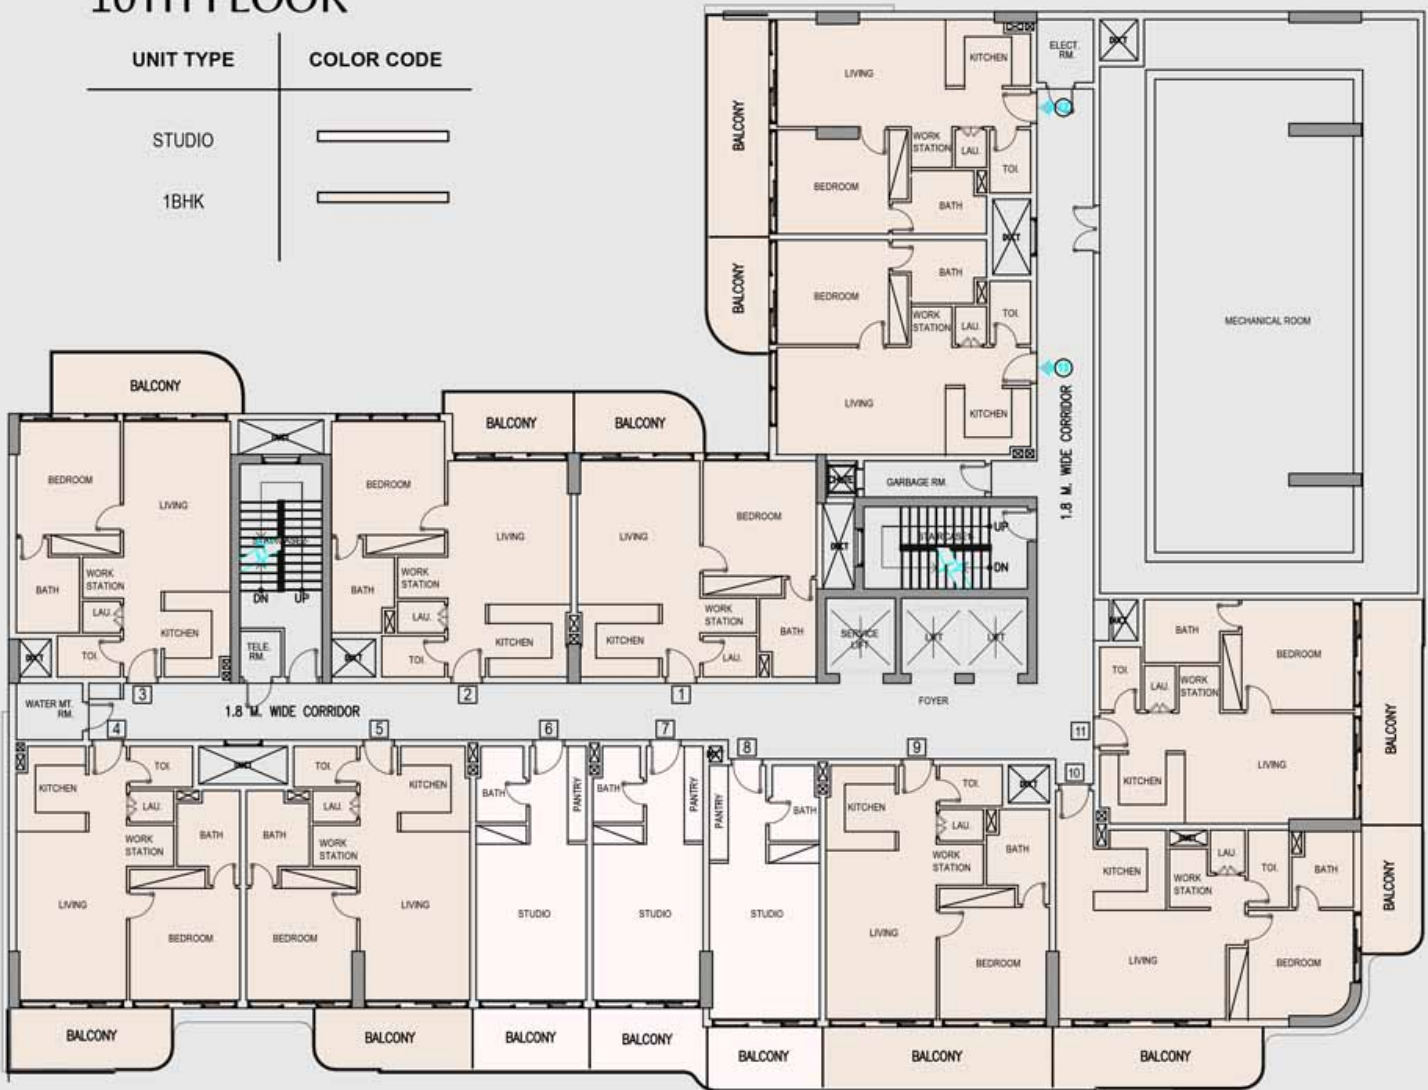

## 10TH FLOOR

UNIT TYPE	COLOR CODE
STUDIO	
1BHK	

# 11TH FLOOR

UNIT TYPE

COLOR CODE

STUDIO

1BHK

UNIT TYPE	COLOR CODE
STUDIO	<span style="display: inline-block; width: 20px; height: 10px; background-color: #f4a460; border: 1px solid black;"></span>
1BHK	<span style="display: inline-block; width: 20px; height: 10px; background-color: #fff9c4; border: 1px solid black;"></span>

# 1ST FLOOR