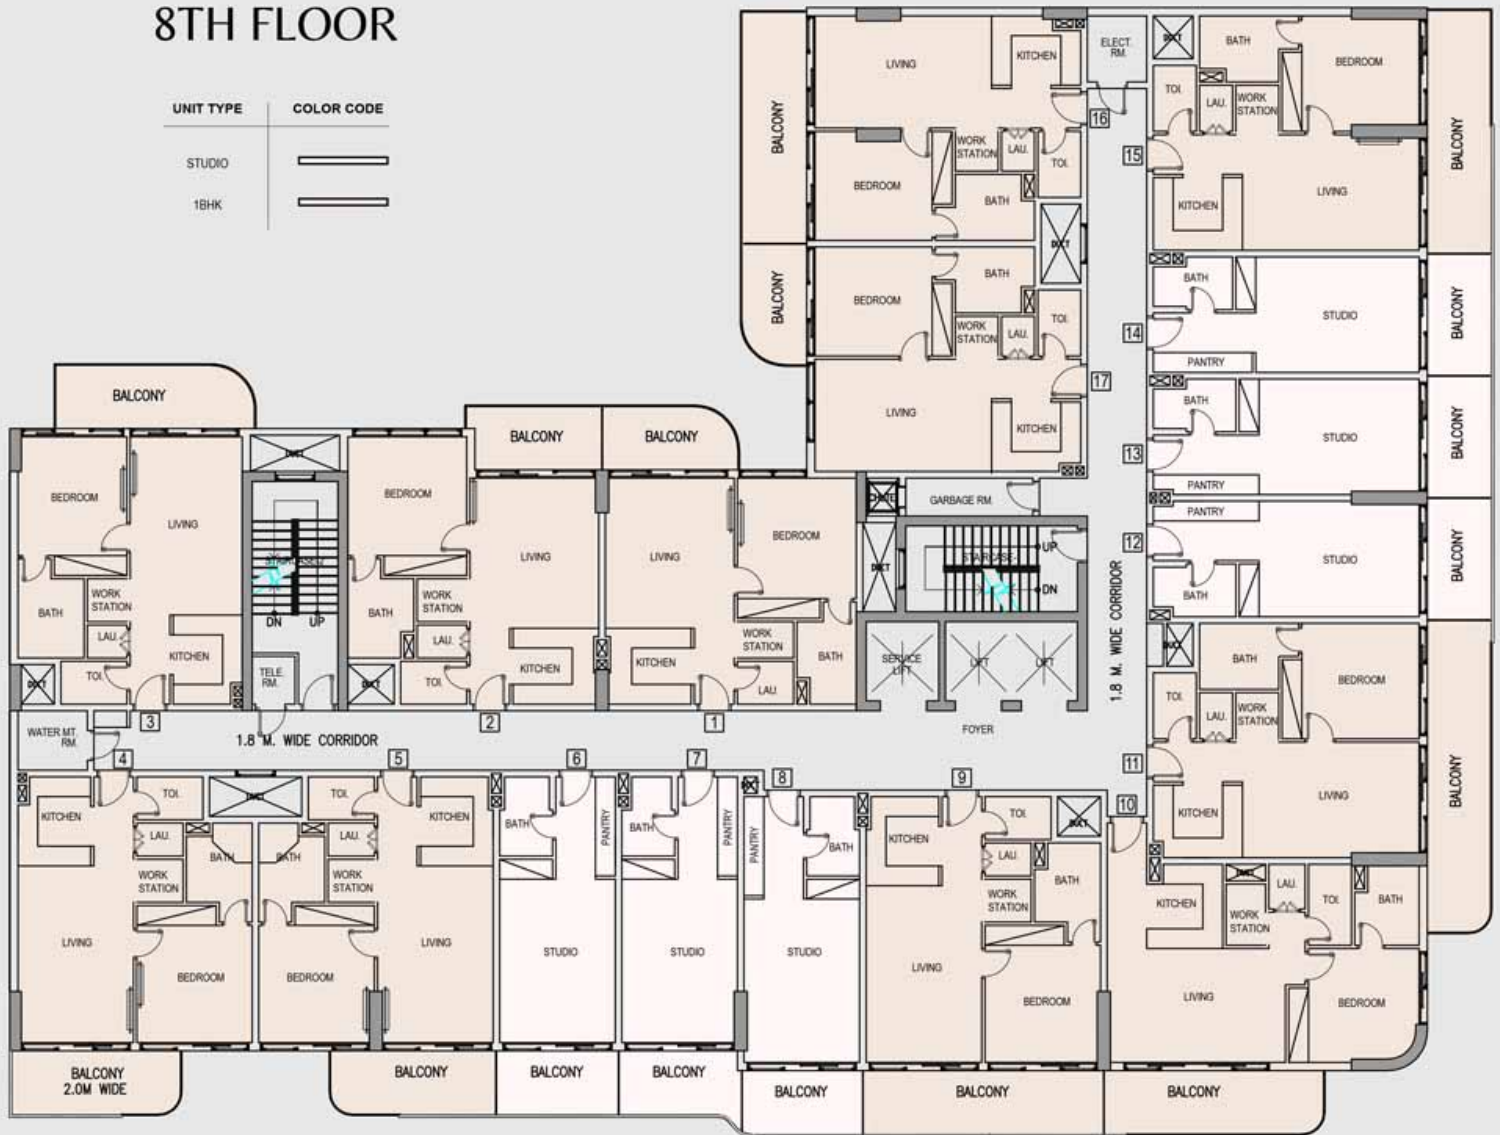

8TH FLOOR

UNIT TYPE	COLOR CODE
STUDIO	
1BHK