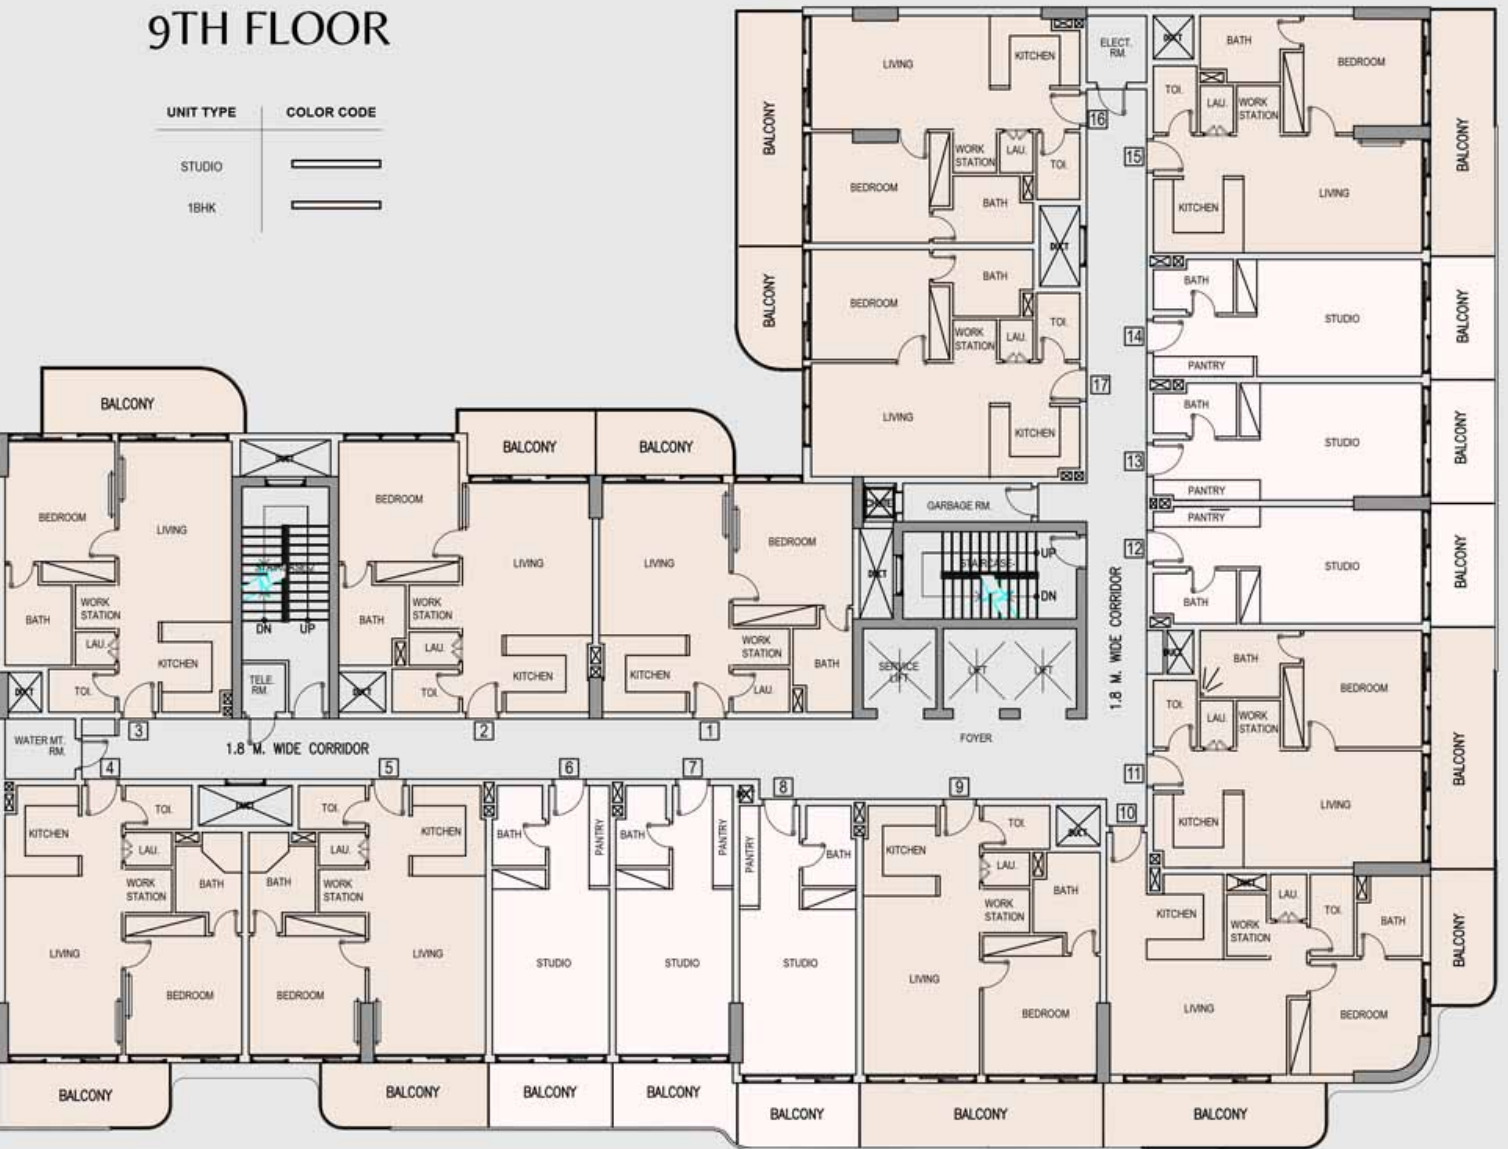

9TH FLOOR

UNIT TYPE	COLOR CODE
STUDIO	
1BHK