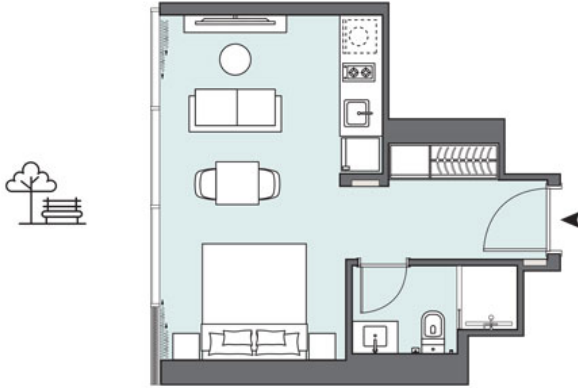

Floors 3-14, 17-35

1 BEDROOM

The Tower | Type TL | Unit 201

Apartment Area	58.78 m ²	633.00 ft ²
Balcony Area	N/A	N/A
Total Area	58.78 m²	633 ft²

Floor 2

Apartment Area	31.50 m ²	339.00 ft ²
Balcony Area	N/A	N/A
Total Area	31.50 m²	339.00 ft²