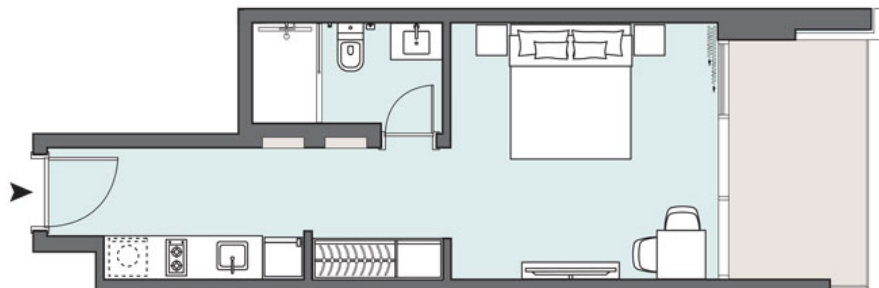

Floors 3-14, 17-35

Apartment Area	82.42 m ²	887.00 ft ²
Balcony Area	5.76 m ²	62.00 ft ²
Total Area	88.18 m²	949.00 ft²

1 BEDROOM

The Tower | Type TF | Unit 06

Floors 4-6, 8-11,13-14, 18-21, 23-26, 28-31 & 33-35

Floors 3-14, 17-35

Apartment Area	54.42 m ²	586.00 ft ²
Balcony Area	7.15 m ²	77.00 ft ²
Total Area	61.57 m²	663.00 ft²

STUDIO APARTMENT

The Tower | Type TG | Unit 07

Floors 4-6, 8-11,13-14, 18-21, 23-26, 28-31 & 33-35

Floors 3-14, 17-35

Apartment Area	32.96 m ²	355.00 ft ²
Balcony Area	5.79 m ²	63.00 ft ²
Total Area	38.75 m²	417.00 ft²

2 BEDROOM

The Tower | Type TH | Unit 09

Floors 4-6, 8-11,13-14, 18-21, 23-26, 28-31 & 33-35