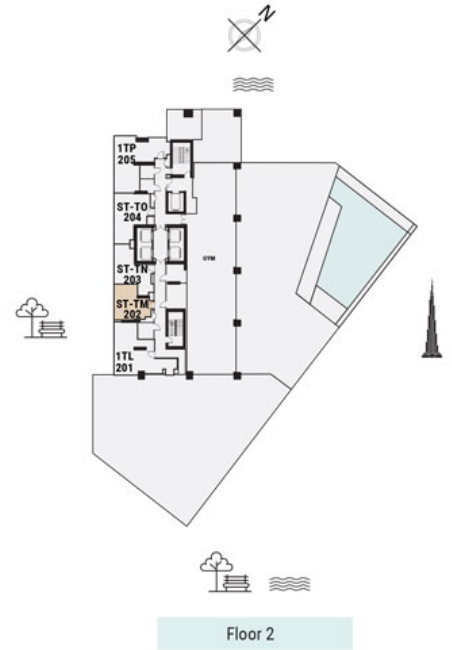

Peninsula Two - Apartment

PENINSULA
TWO

1 BEDROOM
The Tower | Type TA | Unit 01
Floors 3, 7, 12, 17, 22, 27 & 32

Apartment Area	56.41 m ²	607.00 ft ²
Balcony Area	7.50 m ²	81.00 ft ²
Total Area	63.91 m²	688.00 ft²

STUDIO APARTMENT
 The Tower | Type TC | Unit 03
 Floors 3-14 & 17-35

Floors 3-14, 17-35

Apartment Area	32.01 m ²	345.00 ft ²
Balcony Area	5.89 m ²	63.00 ft ²
Total Area	37.90 m²	408.00 ft²

1 BEDROOM

The Tower | Type TD | Unit 04
Floors 3-14 & 17-35

Floors 3-14, 17-35

1 BEDROOM

The Tower | Type TL | Unit 201

Apartment Area	58.78 m ²	633.00 ft ²
Balcony Area	N/A	N/A
Total Area	58.78 m²	633 ft²

Floor 2

Apartment Area	31.50 m ²	339.00 ft ²
Balcony Area	N/A	N/A
Total Area	31.50 m²	339.00 ft²

Floor 2

Apartment Area	37.24 m ²	401.00 ft ²
Balcony Area	N/A	N/A
Total Area	37.24 m²	401.00 ft²

Apartment Area	42.00 m ²	452.00 ft ²
Balcony Area	N/A	N/A
Total Area	42.00 m²	452.00 ft²

Floor 2

1 BEDROOM

The Tower | Type TP | Unit 205