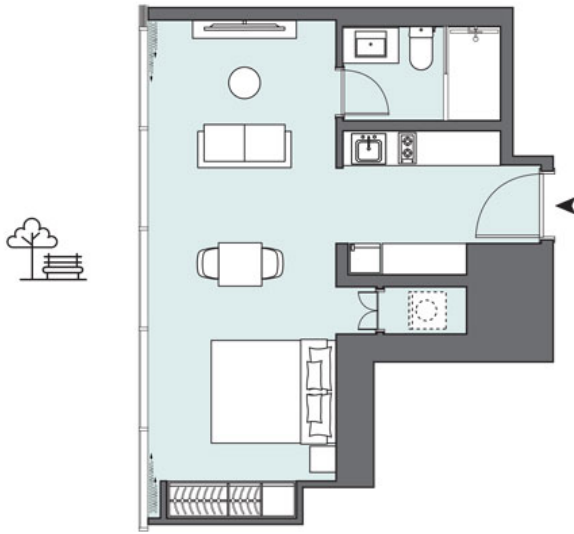

Apartment Area	42.00 m²	452.00 ft²
Balcony Area	N/A	N/A
Total Area	42.00 m²	452.00 ft²

Floor 2