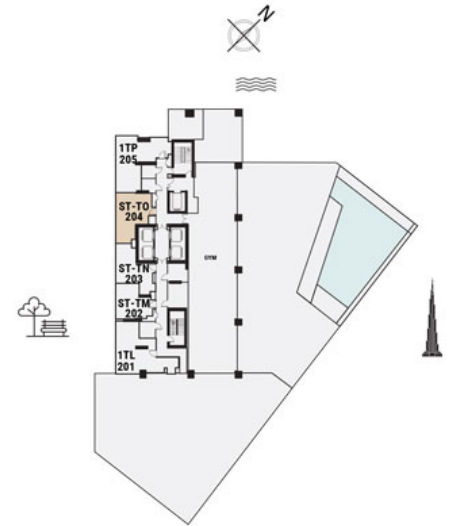

Peninsula Two - Apartment

PENINSULA
TWO

1 BEDROOM
The Tower | Type TA | Unit 01
Floors 3, 7, 12, 17, 22, 27 & 32

Apartment Area	56.41 m ²	607.00 ft ²
Balcony Area	7.50 m ²	81.00 ft ²
Total Area	63.91 m²	688.00 ft²

STUDIO APARTMENT
 The Tower | Type TC | Unit 03
 Floors 3-14 & 17-35

Floors 3-14, 17-35

Apartment Area	32.01 m ²	345.00 ft ²
Balcony Area	5.89 m ²	63.00 ft ²
Total Area	37.90 m²	408.00 ft²

1 BEDROOM

The Tower | Type TD | Unit 04
Floors 3-14 & 17-35

Floors 3-14, 17-35

1 BEDROOM

The Tower | Type TL | Unit 201

Apartment Area	58.78 m ²	633.00 ft ²
Balcony Area	N/A	N/A
Total Area	58.78 m²	633 ft²

Floor 2

Apartment Area	31.50 m ²	339.00 ft ²
Balcony Area	N/A	N/A
Total Area	31.50 m²	339.00 ft²

Floor 2

Apartment Area	37.24 m ²	401.00 ft ²
Balcony Area	N/A	N/A
Total Area	37.24 m²	401.00 ft²

Apartment Area	42.00 m ²	452.00 ft ²
Balcony Area	N/A	N/A
Total Area	42.00 m²	452.00 ft²

Floor 2

1 BEDROOM

The Tower | Type TP | Unit 205