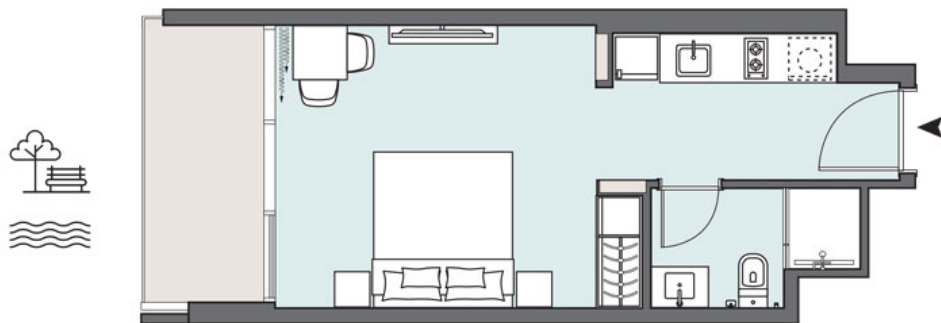

STUDIO APARTMENT
The Tower | Type TJ | Unit 12
Floors 3, 7, 12, 17, 22, 27 & 32

Floors 3-14, 17-35

Apartment Area	30.21 m²	325.00 ft²
Balcony Area	7.77 m²	83.00 ft²
Total Area	37.98 m²	409.00 ft²