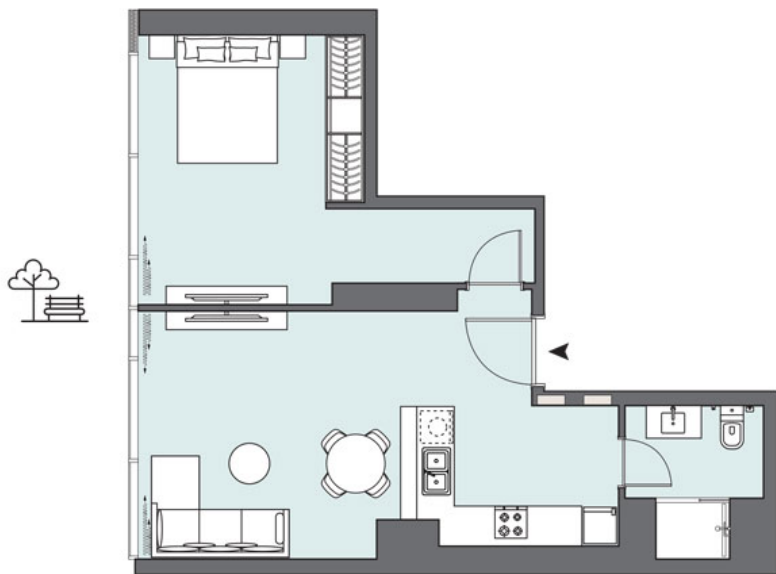

Apartment Area	30.21 m ²	325.00 ft ²
Balcony Area	7.77 m ²	83.00 ft ²
Total Area	37.98 m²	409.00 ft²

1 BEDROOM

The Tower | Type TK | Unit 14

Floors 4-6, 8-11,13-14, 18-21, 23-26, 28-31 & 33-35

Apartment Area	47.76 m ²	514.00 ft ²
Balcony Area	5.79 m ²	62.00 ft ²
Total Area	53.55 m²	576.00 ft²

Floors 3-14, 17-35

1 BEDROOM

The Tower | Type TL | Unit 201

Apartment Area	58.78 m ²	633.00 ft ²
Balcony Area	N/A	N/A
Total Area	58.78 m²	633 ft²

Floor 2

Apartment Area	31.50 m ²	339.00 ft ²
Balcony Area	N/A	N/A
Total Area	31.50 m²	339.00 ft²