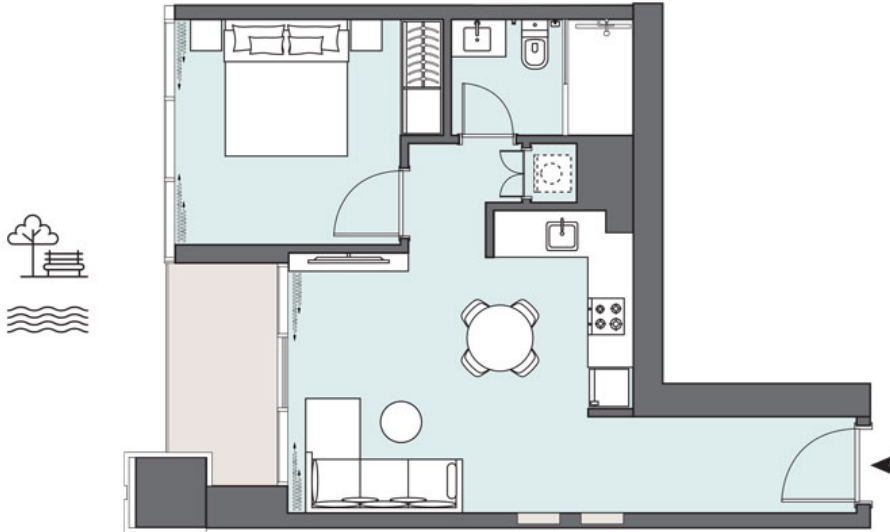

1 BEDROOM

The Tower | Type TK | Unit 14

Floors 4-6, 8-11,13-14, 18-21, 23-26, 28-31 & 33-35

Apartment Area	47.76 m²	514.00 ft²
Balcony Area	5.79 m²	62.00 ft²
Total Area	53.55 m²	576.00 ft²

Floors 3-14, 17-35