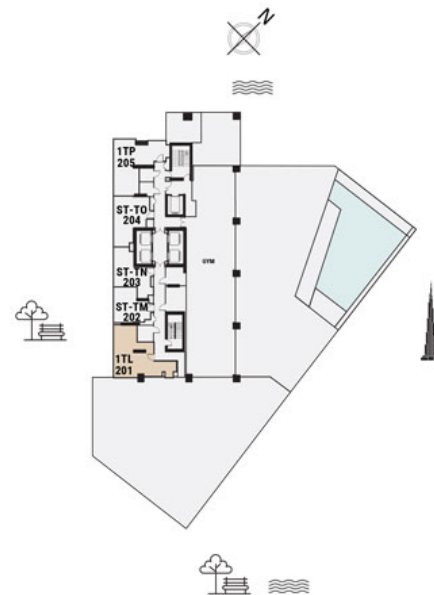

Peninsula Two - Apartment

PENINSULA
TWO

1 BEDROOM
The Tower | Type TA | Unit 01
Floors 3, 7, 12, 17, 22, 27 & 32

Apartment Area	56.41 m ²	607.00 ft ²
Balcony Area	7.50 m ²	81.00 ft ²
Total Area	63.91 m²	688.00 ft²

Apartment Area	50.72 m ²	546.00 ft ²
Balcony Area	6.87 m ²	69.00 ft ²
Total Area	57.59 m²	620.00 ft²

Floors 3-14, 17-35

STUDIO APARTMENT
 The Tower | Type TJ | Unit 12
 Floors 3, 7, 12, 17, 22, 27 & 32

Floors 3-14, 17-35

Apartment Area	30.21 m ²	325.00 ft ²
Balcony Area	7.77 m ²	83.00 ft ²
Total Area	37.98 m²	409.00 ft²

1 BEDROOM

The Tower | Type TK | Unit 14

Floors 4-6, 8-11,13-14, 18-21, 23-26, 28-31 & 33-35

Apartment Area	47.76 m ²	514.00 ft ²
Balcony Area	5.79 m ²	62.00 ft ²
Total Area	53.55 m²	576.00 ft²

Floors 3-14, 17-35

1 BEDROOM

The Tower | Type TL | Unit 201

Apartment Area	58.78 m ²	633.00 ft ²
Balcony Area	N/A	N/A
Total Area	58.78 m²	633 ft²

Floor 2

Apartment Area	31.50 m ²	339.00 ft ²
Balcony Area	N/A	N/A
Total Area	31.50 m²	339.00 ft²