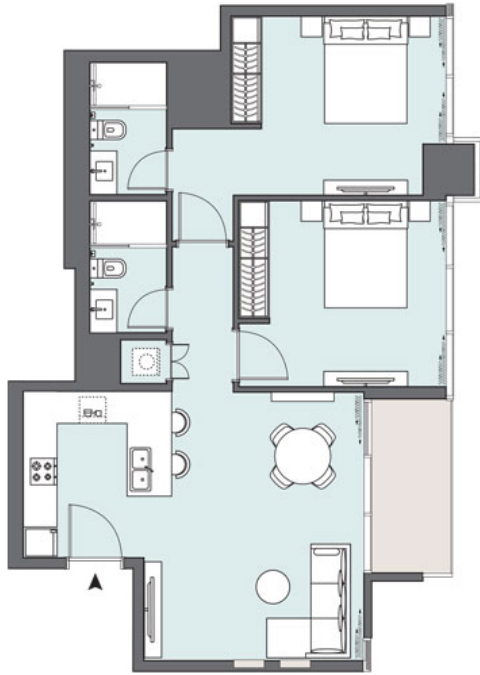

Floors 3-14, 17-35

2 BEDROOM

The Tower | Type TB | Unit 02
 Floors 4-6, 8-11,13-14, 18-21, 23-26, 28-31 & 33-35

Floors 3-14, 17-35

Apartment Area	78.4 m ²	844.00 ft ²
Balcony Area	5.69 m ²	61.00 ft ²
Total Area	84.09 m²	905.00 ft²

STUDIO APARTMENT
 The Tower | Type TC | Unit 03
 Floors 3-14 & 17-35

Floors 3-14, 17-35

Apartment Area	32.01 m ²	345.00 ft ²
Balcony Area	5.89 m ²	63.00 ft ²
Total Area	37.90 m²	408.00 ft²

1 BEDROOM

The Tower | Type TD | Unit 04
Floors 3-14 & 17-35

Apartment Area	53.07 m ²	571.00 ft ²
Balcony Area	5.65 m ²	61.00 ft ²
Total Area	58.72 m²	632.00 ft²

Floors 3-14, 17-35

2 BEDROOM

The Tower | Type TE | Unit 05

Floors 4-6, 8-11,13-14, 18-21, 23-26, 28-31 & 33-35

Floors 3-14, 17-35

Apartment Area	82.42 m ²	887.00 ft ²
Balcony Area	5.76 m ²	62.00 ft ²
Total Area	88.18 m²	949.00 ft²

1 BEDROOM

The Tower | Type TF | Unit 06

Floors 4-6, 8-11,13-14, 18-21, 23-26, 28-31 & 33-35