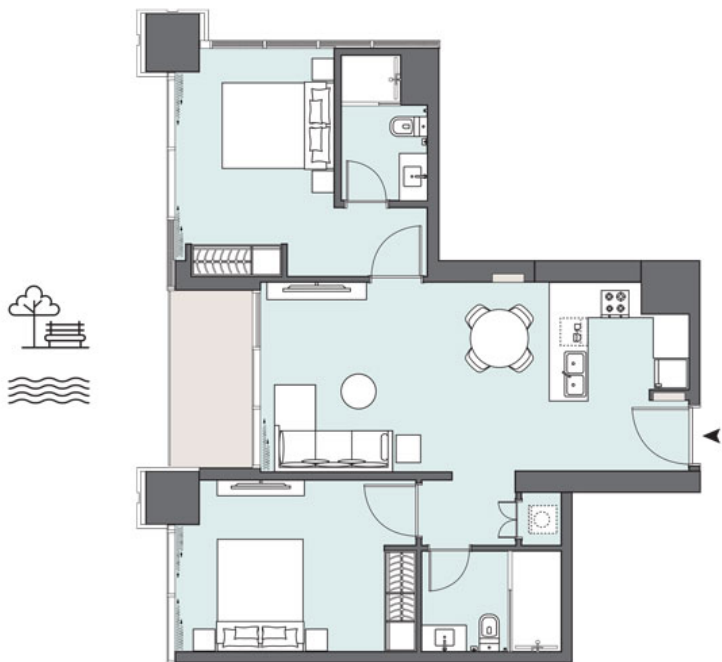

Peninsula Two - Apartment

PENINSULA
TWO

1 BEDROOM
The Tower | Type TA | Unit 01
Floors 3, 7, 12, 17, 22, 27 & 32

Apartment Area	56.41 m ²	607.00 ft ²
Balcony Area	7.50 m ²	81.00 ft ²
Total Area	63.91 m²	688.00 ft²

Floors 3-14, 17-35

2 BEDROOM

The Tower | Type TB | Unit 02
 Floors 4-6, 8-11,13-14, 18-21, 23-26, 28-31 & 33-35

Floors 3-14, 17-35

Apartment Area	78.4 m ²	844.00 ft ²
Balcony Area	5.69 m ²	61.00 ft ²
Total Area	84.09 m²	905.00 ft²

STUDIO APARTMENT
 The Tower | Type TC | Unit 03
 Floors 3-14 & 17-35

Floors 3-14, 17-35

Apartment Area	32.01 m ²	345.00 ft ²
Balcony Area	5.89 m ²	63.00 ft ²
Total Area	37.90 m²	408.00 ft²

1 BEDROOM

The Tower | Type TD | Unit 04
Floors 3-14 & 17-35

Apartment Area	53.07 m ²	571.00 ft ²
Balcony Area	5.65 m ²	61.00 ft ²
Total Area	58.72 m²	632.00 ft²

Floors 3-14, 17-35

2 BEDROOM

The Tower | Type TE | Unit 05

Floors 4-6, 8-11,13-14, 18-21, 23-26, 28-31 & 33-35