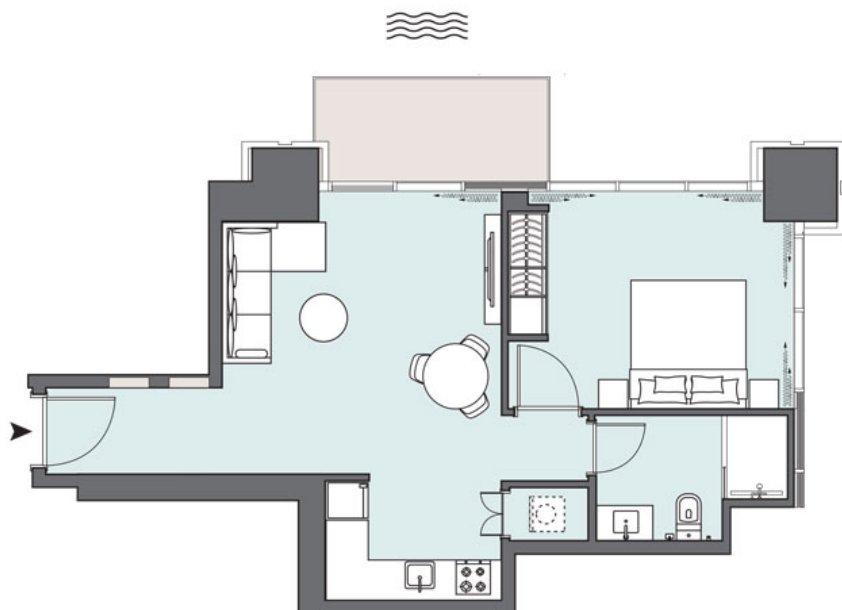

Peninsula Two - Apartment

PENINSULA
TWO

1 BEDROOM
The Tower | Type TA | Unit 01
Floors 3, 7, 12, 17, 22, 27 & 32

Apartment Area	56.41 m ²	607.00 ft ²
Balcony Area	7.50 m ²	81.00 ft ²
Total Area	63.91 m²	688.00 ft²

Floors 3-14, 17-35

2 BEDROOM

The Tower | Type TB | Unit 02
 Floors 4-6, 8-11,13-14, 18-21, 23-26, 28-31 & 33-35

Floors 3-14, 17-35

Apartment Area	78.4 m ²	844.00 ft ²
Balcony Area	5.69 m ²	61.00 ft ²
Total Area	84.09 m²	905.00 ft²

STUDIO APARTMENT
 The Tower | Type TC | Unit 03
 Floors 3-14 & 17-35

Floors 3-14, 17-35

Apartment Area	32.01 m ²	345.00 ft ²
Balcony Area	5.89 m ²	63.00 ft ²
Total Area	37.90 m²	408.00 ft²

1 BEDROOM

The Tower | Type TD | Unit 04
Floors 3-14 & 17-35

Apartment Area	53.07 m ²	571.00 ft ²
Balcony Area	5.65 m ²	61.00 ft ²
Total Area	58.72 m²	632.00 ft²

Floors 3-14, 17-35

2 BEDROOM

The Tower | Type TE | Unit 05

Floors 4-6, 8-11,13-14, 18-21, 23-26, 28-31 & 33-35