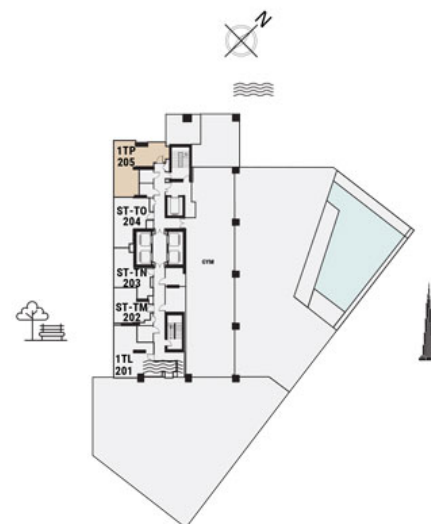

Peninsula Two - Apartment

PENINSULA
TWO

1 BEDROOM
The Tower | Type TA | Unit 01
Floors 3, 7, 12, 17, 22, 27 & 32

Apartment Area	56.41 m ²	607.00 ft ²
Balcony Area	7.50 m ²	81.00 ft ²
Total Area	63.91 m²	688.00 ft²

STUDIO APARTMENT
 The Tower | Type TC | Unit 03
 Floors 3-14 & 17-35

Floors 3-14, 17-35

Apartment Area	32.01 m ²	345.00 ft ²
Balcony Area	5.89 m ²	63.00 ft ²
Total Area	37.90 m²	408.00 ft²

1 BEDROOM

The Tower | Type TD | Unit 04
Floors 3-14 & 17-35

Floor 2

Apartment Area	37.24 m ²	401.00 ft ²
Balcony Area	N/A	N/A
Total Area	37.24 m²	401.00 ft²

Apartment Area	42.00 m ²	452.00 ft ²
Balcony Area	N/A	N/A
Total Area	42.00 m²	452.00 ft²

Floor 2

1 BEDROOM

The Tower | Type TP | Unit 205