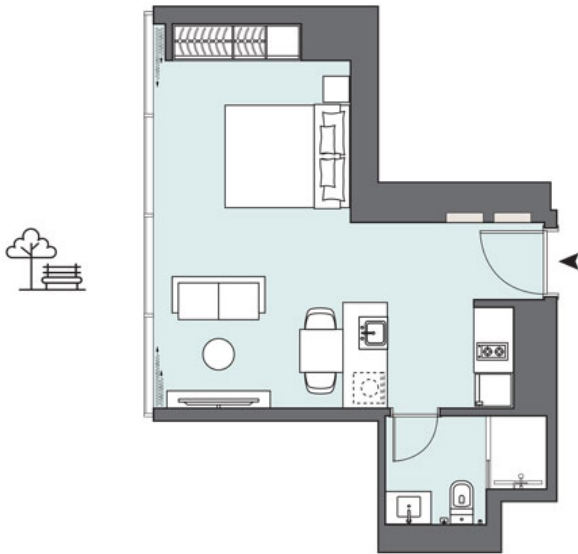

Apartment Area	37.24 m²	401.00 ft²
Balcony Area	N/A	N/A
Total Area	37.24 m²	401.00 ft²