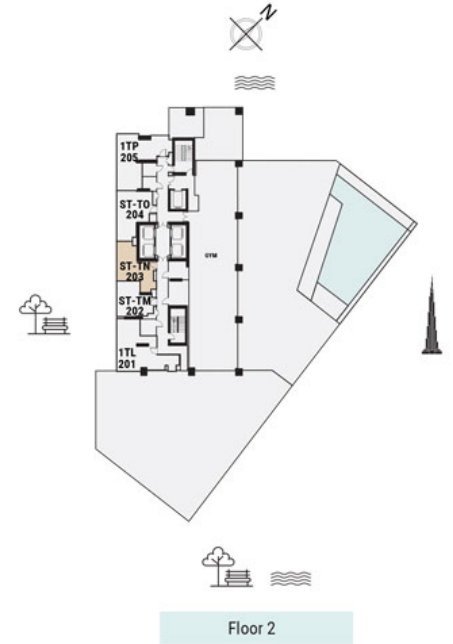

Peninsula Two - Apartment

PENINSULA
TWO

1 BEDROOM
The Tower | Type TA | Unit 01
Floors 3, 7, 12, 17, 22, 27 & 32

Apartment Area	56.41 m ²	607.00 ft ²
Balcony Area	7.50 m ²	81.00 ft ²
Total Area	63.91 m²	688.00 ft²

Apartment Area	30.21 m ²	325.00 ft ²
Balcony Area	7.77 m ²	83.00 ft ²
Total Area	37.98 m²	409.00 ft²

1 BEDROOM

The Tower | Type TK | Unit 14

Floors 4-6, 8-11,13-14, 18-21, 23-26, 28-31 & 33-35

Apartment Area	47.76 m ²	514.00 ft ²
Balcony Area	5.79 m ²	62.00 ft ²
Total Area	53.55 m²	576.00 ft²

Floors 3-14, 17-35

1 BEDROOM

The Tower | Type TL | Unit 201

Apartment Area	58.78 m ²	633.00 ft ²
Balcony Area	N/A	N/A
Total Area	58.78 m²	633 ft²

Floor 2

Apartment Area	31.50 m ²	339.00 ft ²
Balcony Area	N/A	N/A
Total Area	31.50 m²	339.00 ft²

Floor 2

Apartment Area	37.24 m ²	401.00 ft ²
Balcony Area	N/A	N/A
Total Area	37.24 m²	401.00 ft²

Apartment Area	42.00 m ²	452.00 ft ²
Balcony Area	N/A	N/A
Total Area	42.00 m²	452.00 ft²

Floor 2

1 BEDROOM

The Tower | Type TP | Unit 205