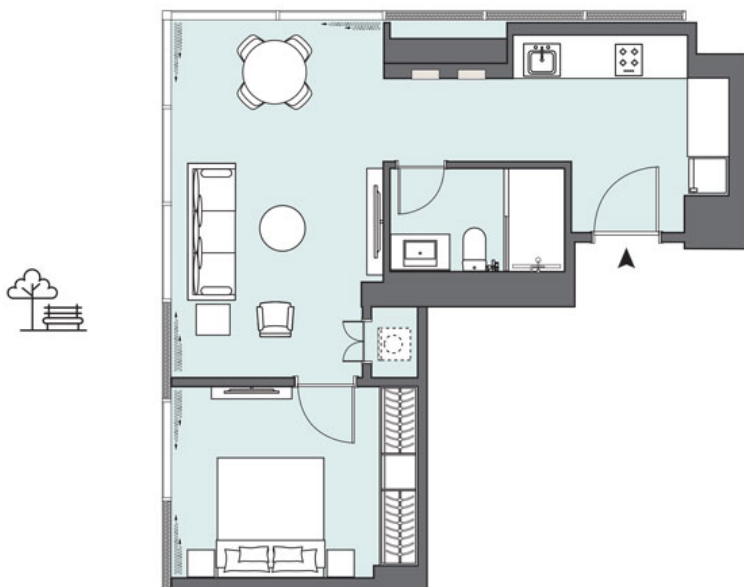

Floor 2

Apartment Area	37.24 m ²	401.00 ft ²
Balcony Area	N/A	N/A
Total Area	37.24 m²	401.00 ft²

Apartment Area	42.00 m ²	452.00 ft ²
Balcony Area	N/A	N/A
Total Area	42.00 m²	452.00 ft²

Floor 2

1 BEDROOM

The Tower | Type TP | Unit 205