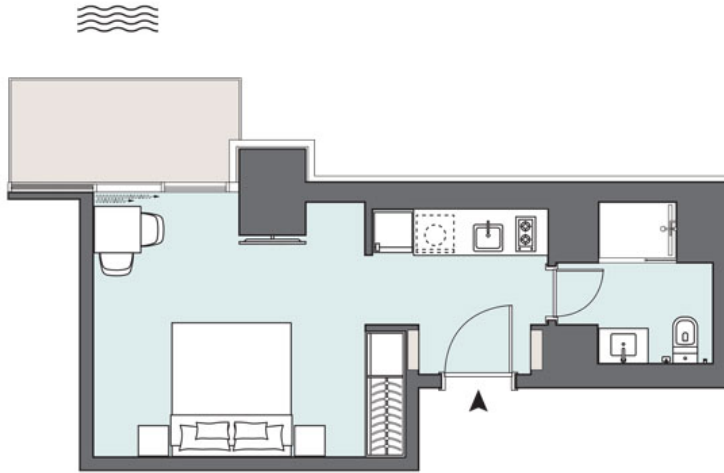

Peninsula Two - Apartment

PENINSULA
TWO

1 BEDROOM
The Tower | Type TA | Unit 01
Floors 3, 7, 12, 17, 22, 27 & 32

Apartment Area	56.41 m ²	607.00 ft ²
Balcony Area	7.50 m ²	81.00 ft ²
Total Area	63.91 m²	688.00 ft²

Floors 3-14, 17-35

2 BEDROOM

The Tower | Type TB | Unit 02
 Floors 4-6, 8-11,13-14, 18-21, 23-26, 28-31 & 33-35

Floors 3-14, 17-35

Apartment Area	78.4 m ²	844.00 ft ²
Balcony Area	5.69 m ²	61.00 ft ²
Total Area	84.09 m²	905.00 ft²

STUDIO APARTMENT
 The Tower | Type TC | Unit 03
 Floors 3-14 & 17-35

Floors 3-14, 17-35

Apartment Area	32.01 m ²	345.00 ft ²
Balcony Area	5.89 m ²	63.00 ft ²
Total Area	37.90 m²	408.00 ft²

1 BEDROOM

The Tower | Type TD | Unit 04
Floors 3-14 & 17-35