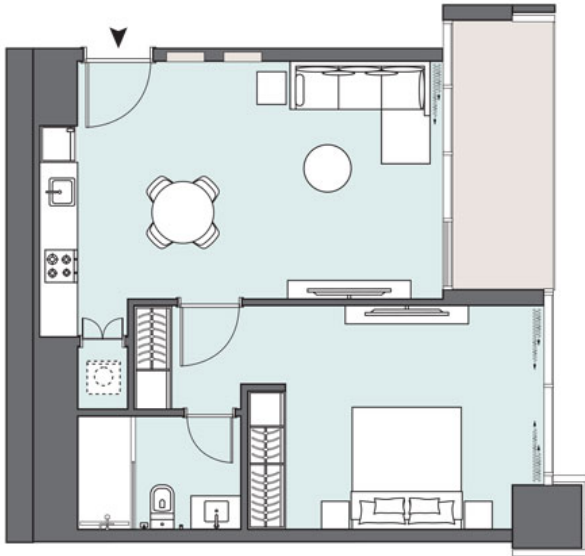

STUDIO APARTMENT
 The Tower | Type TC | Unit 03
 Floors 3-14 & 17-35

Floors 3-14, 17-35

Apartment Area	32.01 m ²	345.00 ft ²
Balcony Area	5.89 m ²	63.00 ft ²
Total Area	37.90 m²	408.00 ft²

1 BEDROOM

The Tower | Type TD | Unit 04
Floors 3-14 & 17-35

Apartment Area	53.07 m ²	571.00 ft ²
Balcony Area	5.65 m ²	61.00 ft ²
Total Area	58.72 m²	632.00 ft²

Floors 3-14, 17-35

2 BEDROOM

The Tower | Type TE | Unit 05

Floors 4-6, 8-11,13-14, 18-21, 23-26, 28-31 & 33-35

Floors 3-14, 17-35

Apartment Area	82.42 m ²	887.00 ft ²
Balcony Area	5.76 m ²	62.00 ft ²
Total Area	88.18 m²	949.00 ft²

1 BEDROOM

The Tower | Type TF | Unit 06

Floors 4-6, 8-11,13-14, 18-21, 23-26, 28-31 & 33-35

Floors 3-14, 17-35

Apartment Area	54.42 m ²	586.00 ft ²
Balcony Area	7.15 m ²	77.00 ft ²
Total Area	61.57 m²	663.00 ft²

STUDIO APARTMENT

The Tower | Type TG | Unit 07

Floors 4-6, 8-11,13-14, 18-21, 23-26, 28-31 & 33-35