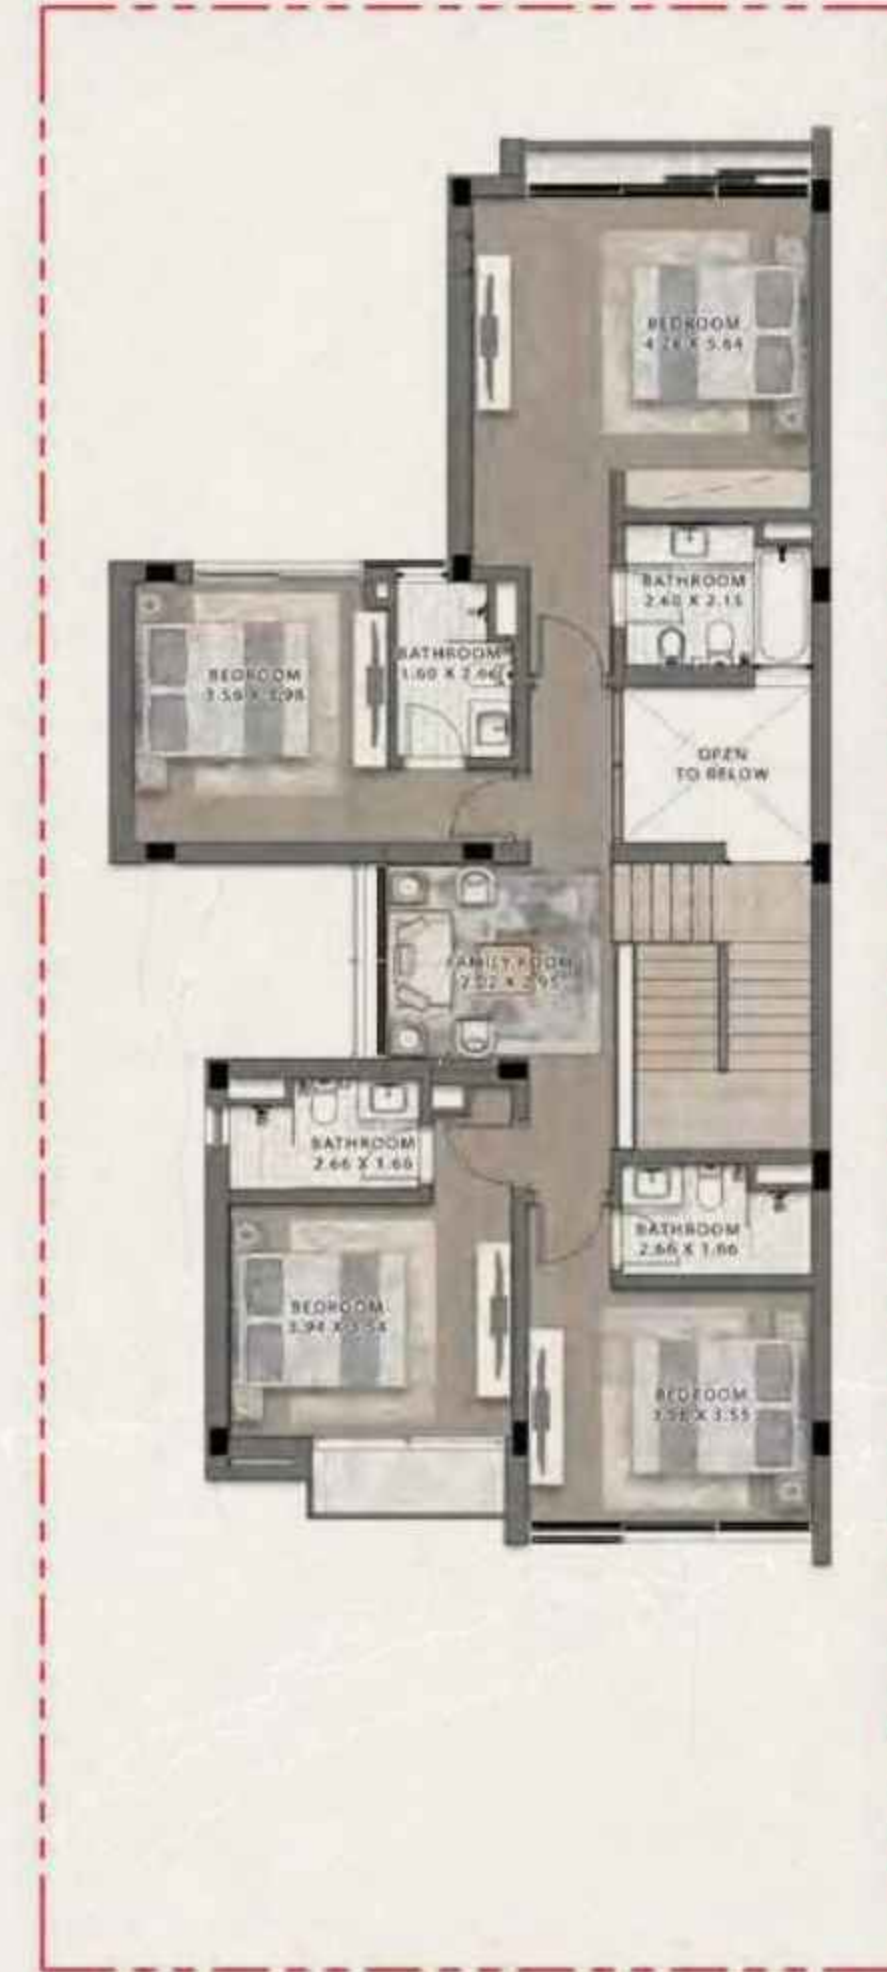

FIRST FLOOR