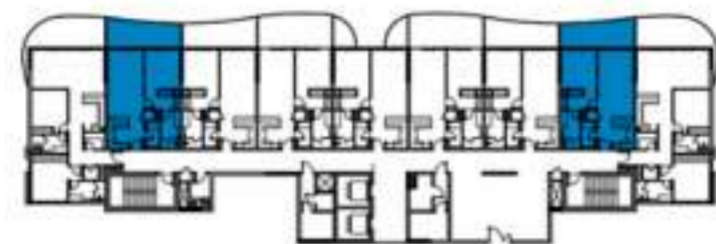

2-BEDROOM LUXURY APARTMENT

TYPE 04

LEVEL: 5 & 7

LAGOON VIEWS TOWER 11 & 12 I A & B

1-BEDROOM LUXURY APARTMENT

TYPE 01

LEVEL: 1 & 3

MEDITERRANEAN-INSPIRED APARTMENTS

1-BEDROOM LUXURY APARTMENT

TYPE 02

LEVEL: 1 & 3

LAGOON VIEWS TOWER 11 & 12 | A & B

1-BEDROOM LUXURY APARTMENT

TYPE 03

MEDITERRANEAN-INSPIRED APARTMENTS

LEVEL: 1 & 3