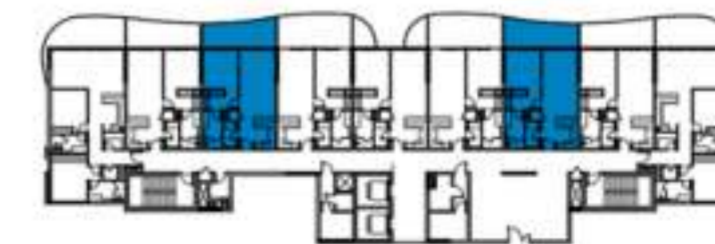

2-BEDROOM LUXURY APARTMENT

TYPE 04

LEVEL: 5 & 7

LAGOON VIEWS TOWER 11 & 12 I A & B

1-BEDROOM LUXURY APARTMENT

TYPE 01

LEVEL: 1 & 3

MEDITERRANEAN-INSPIRED APARTMENTS

1-BEDROOM LUXURY APARTMENT

TYPE 02

LEVEL: 1 & 3

LAGOON VIEWS TOWER 11 & 12 | A & B

1-BEDROOM LUXURY APARTMENT

TYPE 03

MEDITERRANEAN-INSPIRED APARTMENTS

LEVEL: 1 & 3