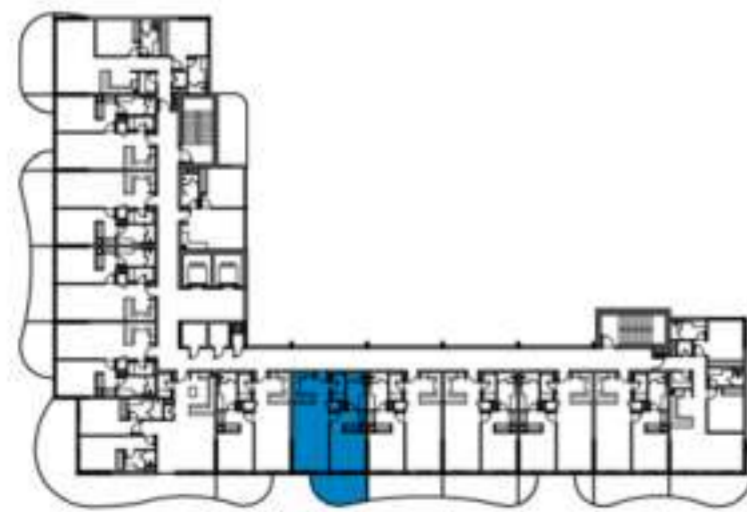

MEDITERRANEAN-INSPIRED APARTMENTS

LEVEL: 4

1-BEDROOM LUXURY APARTMENT

TYPE 25

LAGOON VIEWS TOWER 11 & 12 I C & D

LEVEL: 4

1-BEDROOM LUXURY APARTMENT

TYPE 26

MEDITERRANEAN-INSPIRED APARTMENTS

LEVEL: 4

1-BEDROOM LUXURY APARTMENT

TYPE 27

LAGOON VIEWS TOWER 11 & 12 I C & D

LEVEL: 4

1-BEDROOM LUXURY APARTMENT

TYPE 28