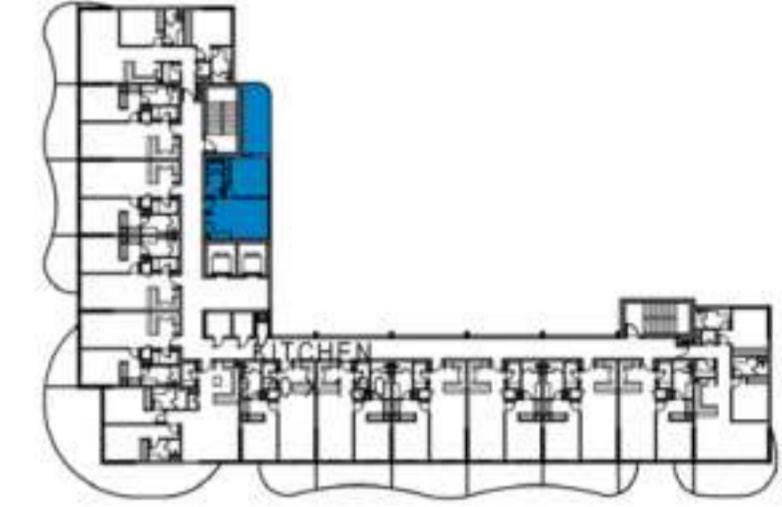

MEDITERRANEAN-INSPIRED APARTMENTS

LEVEL: 4

1-BEDROOM LUXURY APARTMENT

TYPE 31

LAGOON VIEWS TOWER 11 & 12 I C & D

LEVEL: 1

1-BEDROOM LUXURY APARTMENT

TYPE 32

MEDITERRANEAN-INSPIRED APARTMENTS

LEVEL: 1

LEVEL: 2 & 6

LEVEL: 4

LEVEL: 3, 5 & 7

LAGOON VIEWS TOWER 11 & 12 | C & D

TANAMI
P R O P E R T I E S

CONTACT