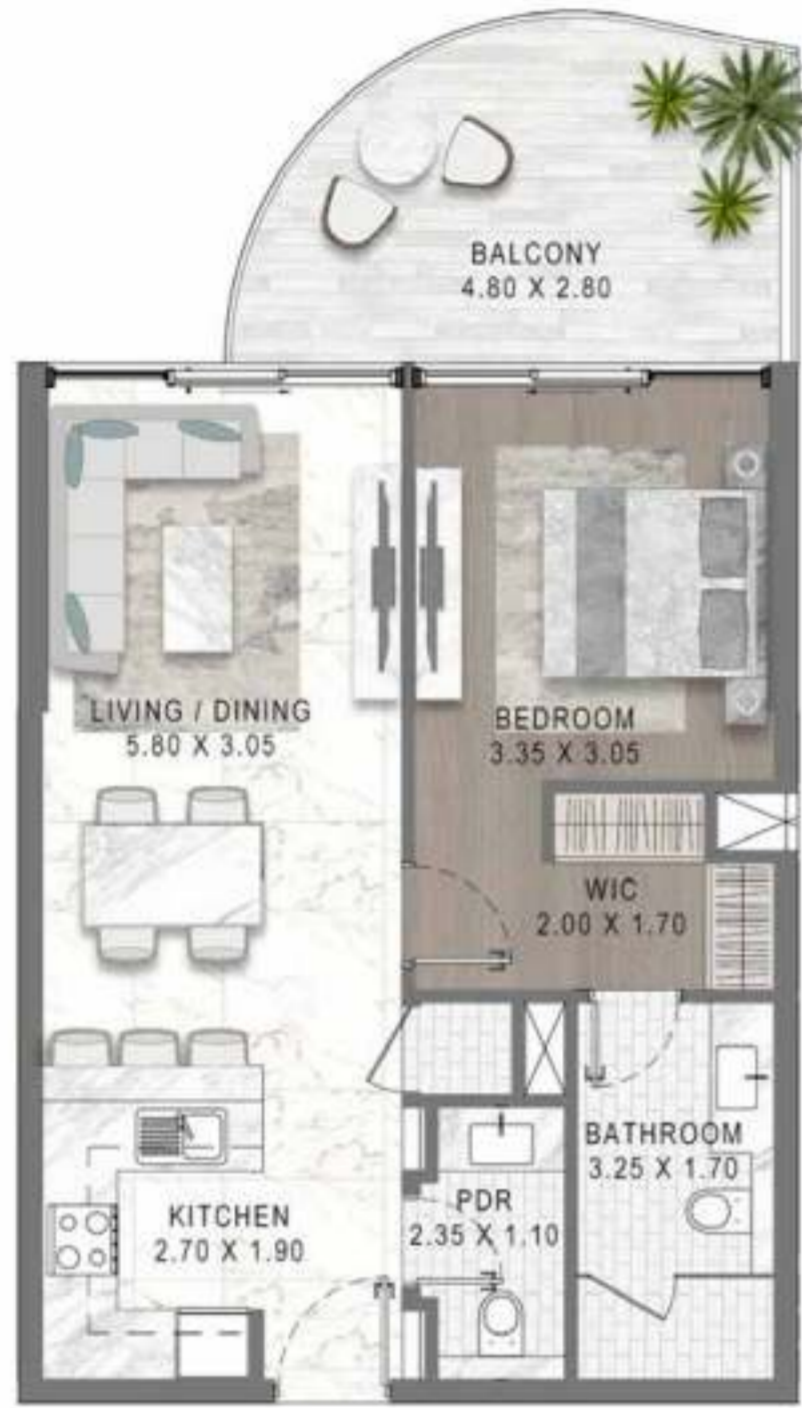

1-BEDROOM LUXURY APARTMENT

TYPE 04

LAGOON VIEWS TOWER 11 & 12 I A & B

LEVEL: 1 & 3

1-BEDROOM LUXURY APARTMENT

TYPE 05

LEVEL: 2

MEDITERRANEAN-INSPIRED APARTMENTS

1-BEDROOM LUXURY APARTMENT

TYPE 06

LEVEL: 2

LAGOON VIEWS TOWER 11 & 12 I A & B

1-BEDROOM LUXURY APARTMENT

TYPE 07

LEVEL: 2

MEDITERRANEAN-INSPIRED APARTMENTS

1-BEDROOM LUXURY APARTMENT

TYPE 08

LEVEL: 2

LAGOON VIEWS TOWER 11 & 12 | A & B

1-BEDROOM LUXURY APARTMENT

TYPE 09

MEDITERRANEAN-INSPIRED APARTMENTS

LEVEL: 4 & 6

1-BEDROOM LUXURY APARTMENT

TYPE 10

LAGOON VIEWS TOWER 11 & 12 | A & B

LEVEL: 4 & 6

1-BEDROOM LUXURY APARTMENT

TYPE 11

LEVEL: 4 & 6

MEDITERRANEAN-INSPIRED APARTMENTS