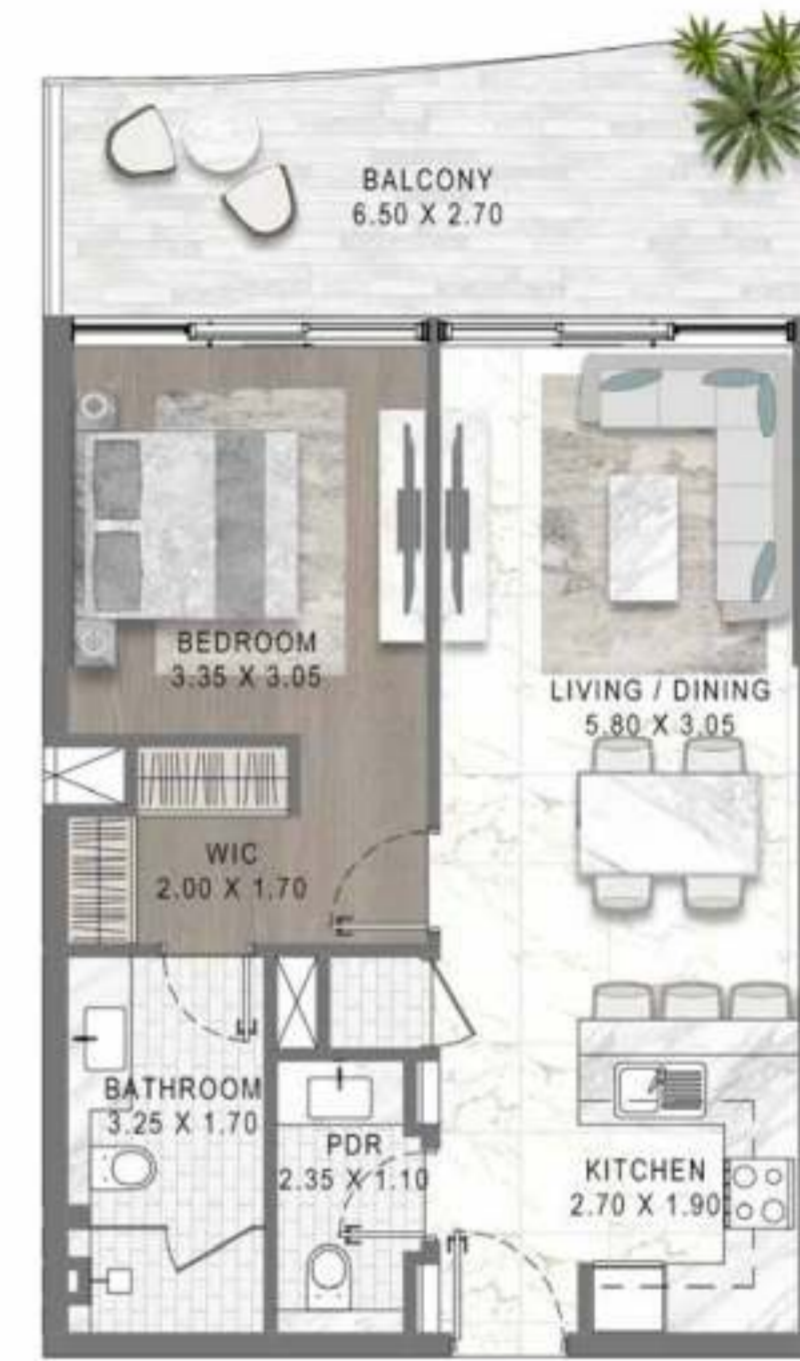

DAMAC
Lagoon
VIEWS

PHASE II

F L O O R P L A N S

TOWER 11A, 11B, 12A & 12B

2-BEDROOM LUXURY APARTMENT

TYPE 01

LEVEL: 1 & 3

2-BEDROOM LUXURY APARTMENT

TYPE 02

LEVEL: 2

MEDITERRANEAN-INSPIRED APARTMENTS

LAGOON VIEWS TOWER 11 & 12 I A & B

2-BEDROOM LUXURY APARTMENT

TYPE 03

LEVEL: 4 & 6

MEDITERRANEAN-INSPIRED APARTMENTS

2-BEDROOM LUXURY APARTMENT

TYPE 04

LEVEL: 5 & 7

LAGOON VIEWS TOWER 11 & 12 I A & B

1-BEDROOM LUXURY APARTMENT

TYPE 01

LEVEL: 1 & 3

MEDITERRANEAN-INSPIRED APARTMENTS

1-BEDROOM LUXURY APARTMENT

TYPE 02

LEVEL: 1 & 3

LAGOON VIEWS TOWER 11 & 12 | A & B

1-BEDROOM LUXURY APARTMENT

TYPE 03

MEDITERRANEAN-INSPIRED APARTMENTS

LEVEL: 1 & 3