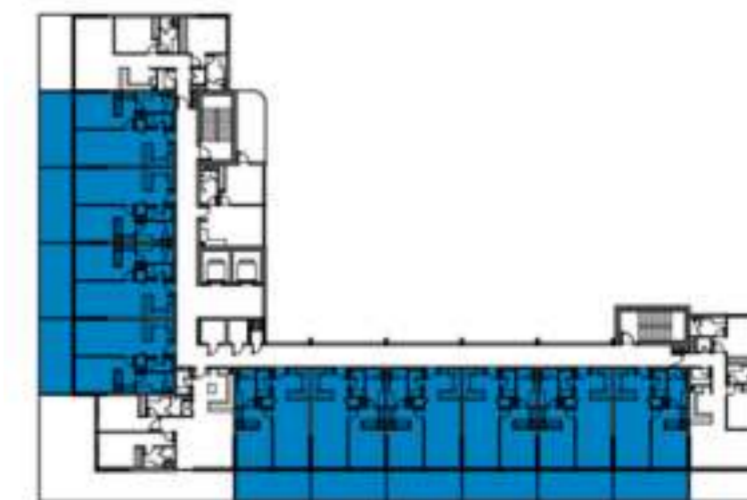

MEDITERRANEAN-INSPIRED APARTMENTS

LEVEL: 4

1-BEDROOM LUXURY APARTMENT

TYPE 31

LAGOON VIEWS TOWER 11 & 12 I C & D

LEVEL: 1

1-BEDROOM LUXURY APARTMENT

TYPE 32

MEDITERRANEAN-INSPIRED APARTMENTS

LEVEL: 1

LEVEL: 2 & 6

LEVEL: 4

LEVEL: 3, 5 & 7

LAGOON VIEWS TOWER 11 & 12 | C & D

TANAMI
P R O P E R T I E S

CONTACT