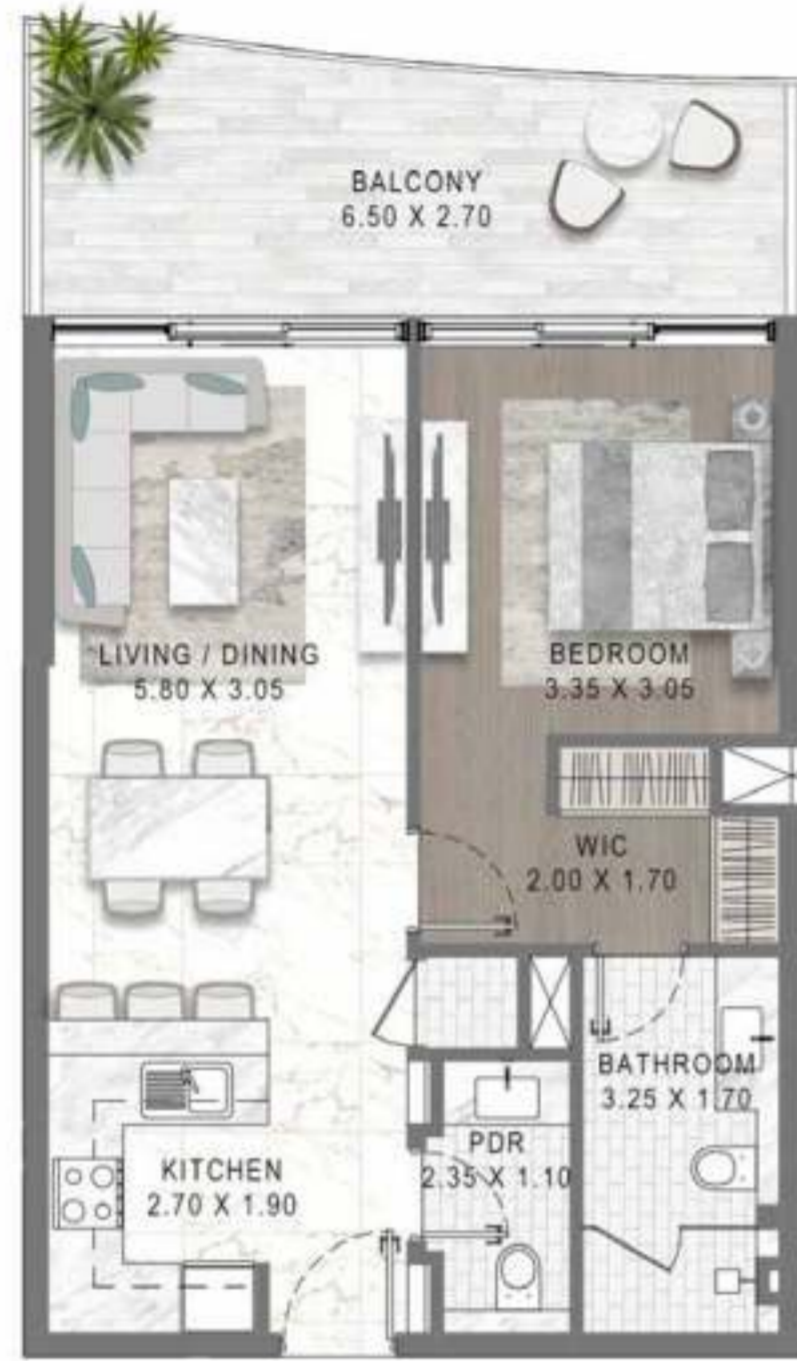

DAMAC
Lagoon
VIEWS

PHASE II

F L O O R P L A N S

TOWER 11A, 11B, 12A & 12B

2-BEDROOM LUXURY APARTMENT

TYPE 01

LEVEL: 1 & 3

2-BEDROOM LUXURY APARTMENT

TYPE 02

LEVEL: 2

MEDITERRANEAN-INSPIRED APARTMENTS

LAGOON VIEWS TOWER 11 & 12 I A & B

2-BEDROOM LUXURY APARTMENT

TYPE 03

LEVEL: 4 & 6

MEDITERRANEAN-INSPIRED APARTMENTS

2-BEDROOM LUXURY APARTMENT

TYPE 04

LEVEL: 5 & 7

LAGOON VIEWS TOWER 11 & 12 I A & B

1-BEDROOM LUXURY APARTMENT

TYPE 01

LEVEL: 1 & 3

MEDITERRANEAN-INSPIRED APARTMENTS

1-BEDROOM LUXURY APARTMENT

TYPE 02

LEVEL: 1 & 3

LAGOON VIEWS TOWER 11 & 12 | A & B

1-BEDROOM LUXURY APARTMENT

TYPE 03

MEDITERRANEAN-INSPIRED APARTMENTS

LEVEL: 1 & 3