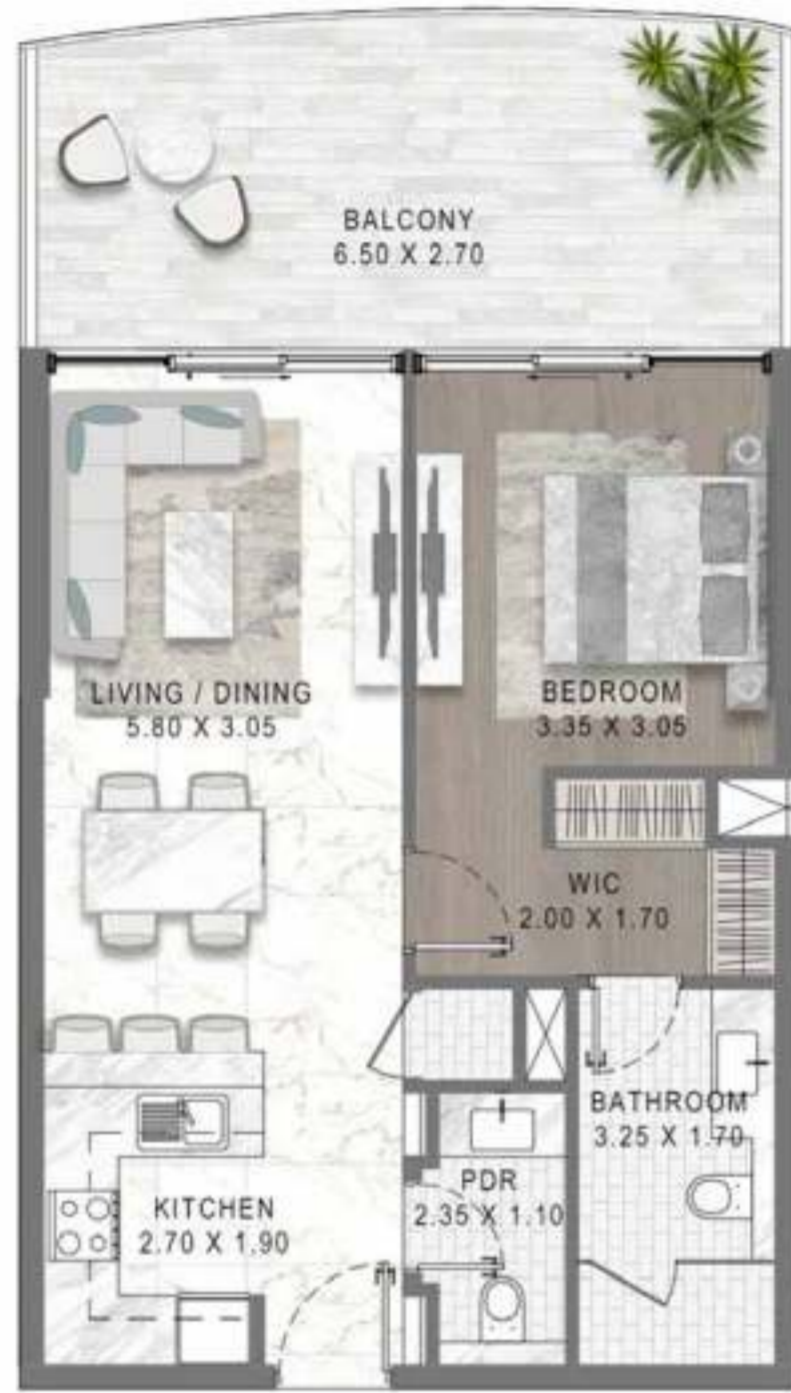

2-BEDROOM LUXURY APARTMENT

TYPE 04

LEVEL: 5 & 7

LAGOON VIEWS TOWER 11 & 12 I A & B

1-BEDROOM LUXURY APARTMENT

TYPE 01

LEVEL: 1 & 3

MEDITERRANEAN-INSPIRED APARTMENTS

1-BEDROOM LUXURY APARTMENT

TYPE 02

LEVEL: 1 & 3

LAGOON VIEWS TOWER 11 & 12 | A & B

1-BEDROOM LUXURY APARTMENT

TYPE 03

MEDITERRANEAN-INSPIRED APARTMENTS

LEVEL: 1 & 3

1-BEDROOM LUXURY APARTMENT

TYPE 04

LAGOON VIEWS TOWER 11 & 12 I A & B

LEVEL: 1 & 3

1-BEDROOM LUXURY APARTMENT

TYPE 05

LEVEL: 2

MEDITERRANEAN-INSPIRED APARTMENTS

1-BEDROOM LUXURY APARTMENT

TYPE 06

LEVEL: 2

LAGOON VIEWS TOWER 11 & 12 I A & B

1-BEDROOM LUXURY APARTMENT

TYPE 07

LEVEL: 2

MEDITERRANEAN-INSPIRED APARTMENTS