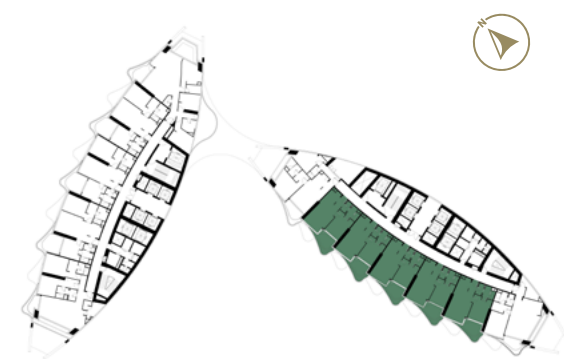

DAMAC
CITY

SAFAONE
de GRISOGONO
GENÈVE

FLOOR PLANS

1 BEDROOM

TOWER-B | TYPE-A
LEVELS: 06-21 & 23-38

2 BEDROOM

TOWER-A | TYPE-A
LEVELS: 07, 09, 11, 13, 15, 17, 19, 21,
24, 26, 28, 30, 32, 34, 36 & 38

LEVELS: 06,08,10,29,31,
33,35 & 37

LEVELS: 07,09,11,13,15,17,19,21,24,
26,28,30,32,34,36 & 38

LEVELS: 12,14,16,18,
20,23,25 & 27

LEVELS: 07,09,11,13,15,17,19,21,24,
26,28,30,32,34,36 & 38

2 BEDROOM

TOWER-A | TYPE-B
LEVELS: 06-21 & 23-38

2 BEDROOM

TOWER-A | TYPE-C
LEVELS: 06, 08, 10, 12, 14, 16, 18, 20,
23, 25, 27, 29, 31, 33, 35 & 37

LEVELS: 06,08,10,29,31,
33,35 & 37

LEVELS: 07,09,11,13,15,17,19,21,24,
26,28,30,32,34,36 & 38

LEVELS: 12,14,16,18,
20,23,25 & 27

LEVELS: 06,08,10,29,31,
33,35 & 37

LEVELS: 12,14,16,18,
20,23,25 & 27

2 BEDROOM

TOWER-B | TYPE-D
LEVELS: 06-21 & 23-38

2 BEDROOM

TOWER-B | TYPE-E
LEVELS: 07, 09, 11, 13, 15, 17, 19, 21,
24, 26, 28, 30, 32, 34, 36 & 38