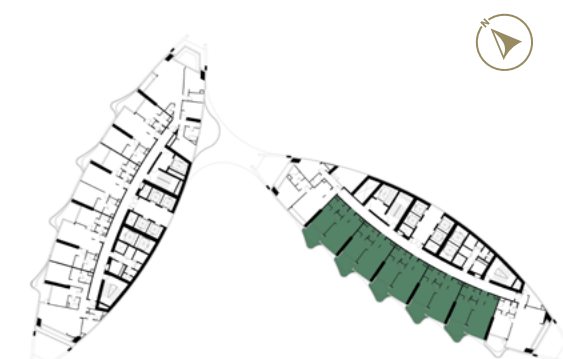

DAMAC
CITY

SAFAONE
de GRISOGONO
GENÈVE

FLOOR PLANS

1 BEDROOM

TOWER-B | TYPE-A
LEVELS: 06-21 & 23-38

2 BEDROOM

TOWER-A | TYPE-A
LEVELS: 07, 09, 11, 13, 15, 17, 19, 21,
24, 26, 28, 30, 32, 34, 36 & 38

LEVELS: 06,08,10,29,31,
33,35 & 37

LEVELS: 07,09,11,13,15,17,19,21,24,
26,28,30,32,34,36 & 38

LEVELS: 12,14,16,18,
20,23,25 & 27

LEVELS: 07,09,11,13,15,17,19,21,24,
26,28,30,32,34,36 & 38

2 BEDROOM

TOWER-A | TYPE-B
LEVELS: 06-21 & 23-38

2 BEDROOM

TOWER-A | TYPE-C
LEVELS: 06, 08, 10, 12, 14, 16, 18, 20,
23, 25, 27, 29, 31, 33, 35 & 37

LEVELS: 06,08,10,29,31,
33,35 & 37

LEVELS: 07,09,11,13,15,17,19,21,24,
26,28,30,32,34,36 & 38

LEVELS: 12,14,16,18,
20,23,25 & 27

LEVELS: 06,08,10,29,31,
33,35 & 37

LEVELS: 12,14,16,18,
20,23,25 & 27

2 BEDROOM

TOWER-B | TYPE-D
LEVELS: 06-21 & 23-38

2 BEDROOM

TOWER-B | TYPE-E
LEVELS: 07, 09, 11, 13, 15, 17, 19, 21,
24, 26, 28, 30, 32, 34, 36 & 38