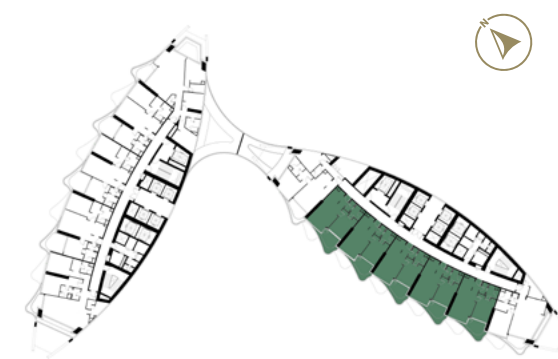

DAMAC
CITY

SAFAONE
de GRISOGONO
GENÈVE

FLOOR PLANS

1 BEDROOM

TOWER-B | TYPE-A
LEVELS: 06-21 & 23-38

2 BEDROOM

TOWER-A | TYPE-A
LEVELS: 07, 09, 11, 13, 15, 17, 19, 21,
24, 26, 28, 30, 32, 34, 36 & 38

LEVELS: 06,08,10,29,31,
33,35 & 37

LEVELS: 07,09,11,13,15,17,19,21,24,
26,28,30,32,34,36 & 38

LEVELS: 12,14,16,18,
20,23,25 & 27

LEVELS: 07,09,11,13,15,17,19,21,24,
26,28,30,32,34,36 & 38

2 BEDROOM

TOWER-A | TYPE-B
LEVELS: 06-21 & 23-38

2 BEDROOM

TOWER-A | TYPE-C
LEVELS: 06, 08, 10, 12, 14, 16, 18, 20,
23, 25, 27, 29, 31, 33, 35 & 37

LEVELS: 06,08,10,29,31,
33,35 & 37

LEVELS: 07,09,11,13,15,17,19,21,24,
26,28,30,32,34,36 & 38

LEVELS: 12,14,16,18,
20,23,25 & 27

LEVELS: 06,08,10,29,31,
33,35 & 37

LEVELS: 12,14,16,18,
20,23,25 & 27

2 BEDROOM

TOWER-B | TYPE-D
LEVELS: 06-21 & 23-38

2 BEDROOM

TOWER-B | TYPE-E
LEVELS: 07, 09, 11, 13, 15, 17, 19, 21,
24, 26, 28, 30, 32, 34, 36 & 38