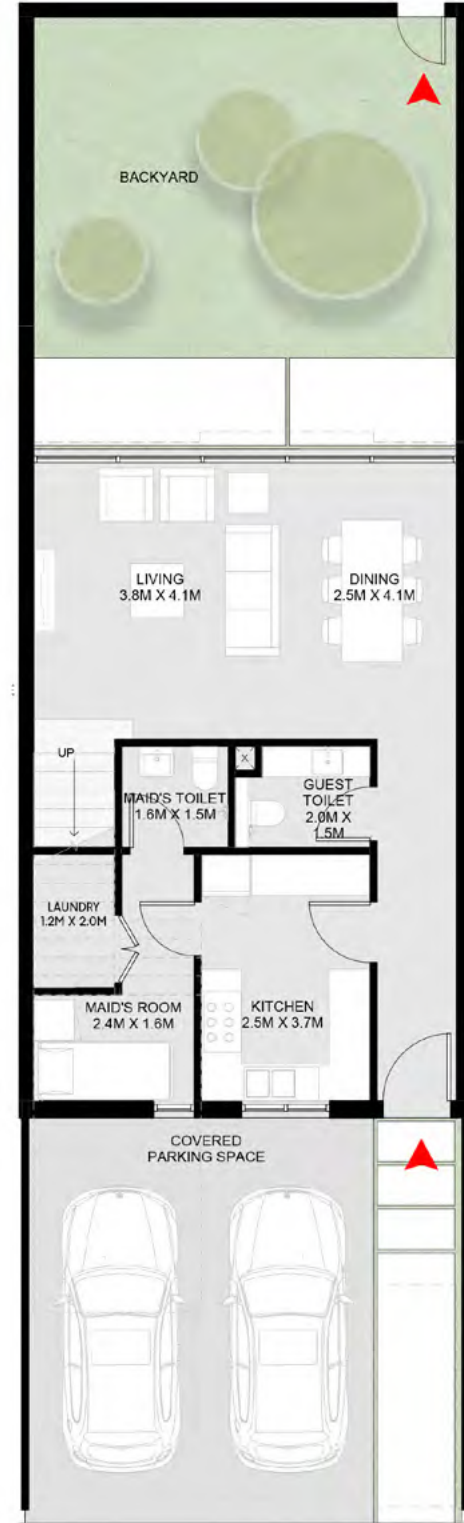

2 Bedroom Azalea Townhouse - A

A sleek and convenient home with a garden, balconies, covered parking, living and dining area, laundry room, guest bathroom, maid's bedroom and bathroom, and spacious master bedroom with dressing area.

2 Bedroom Azalea Townhouse - A

Ground Floor: 1,085 sq. ft.

First Floor: 880 sq. ft.

Total: 1,965 sq. ft.

Ground Floor

الطابق الأرضي: 1,085 قدم مربع

الطابق الأول: 880 قدم مربع

الإجمالي: 1,965 قدم مربع