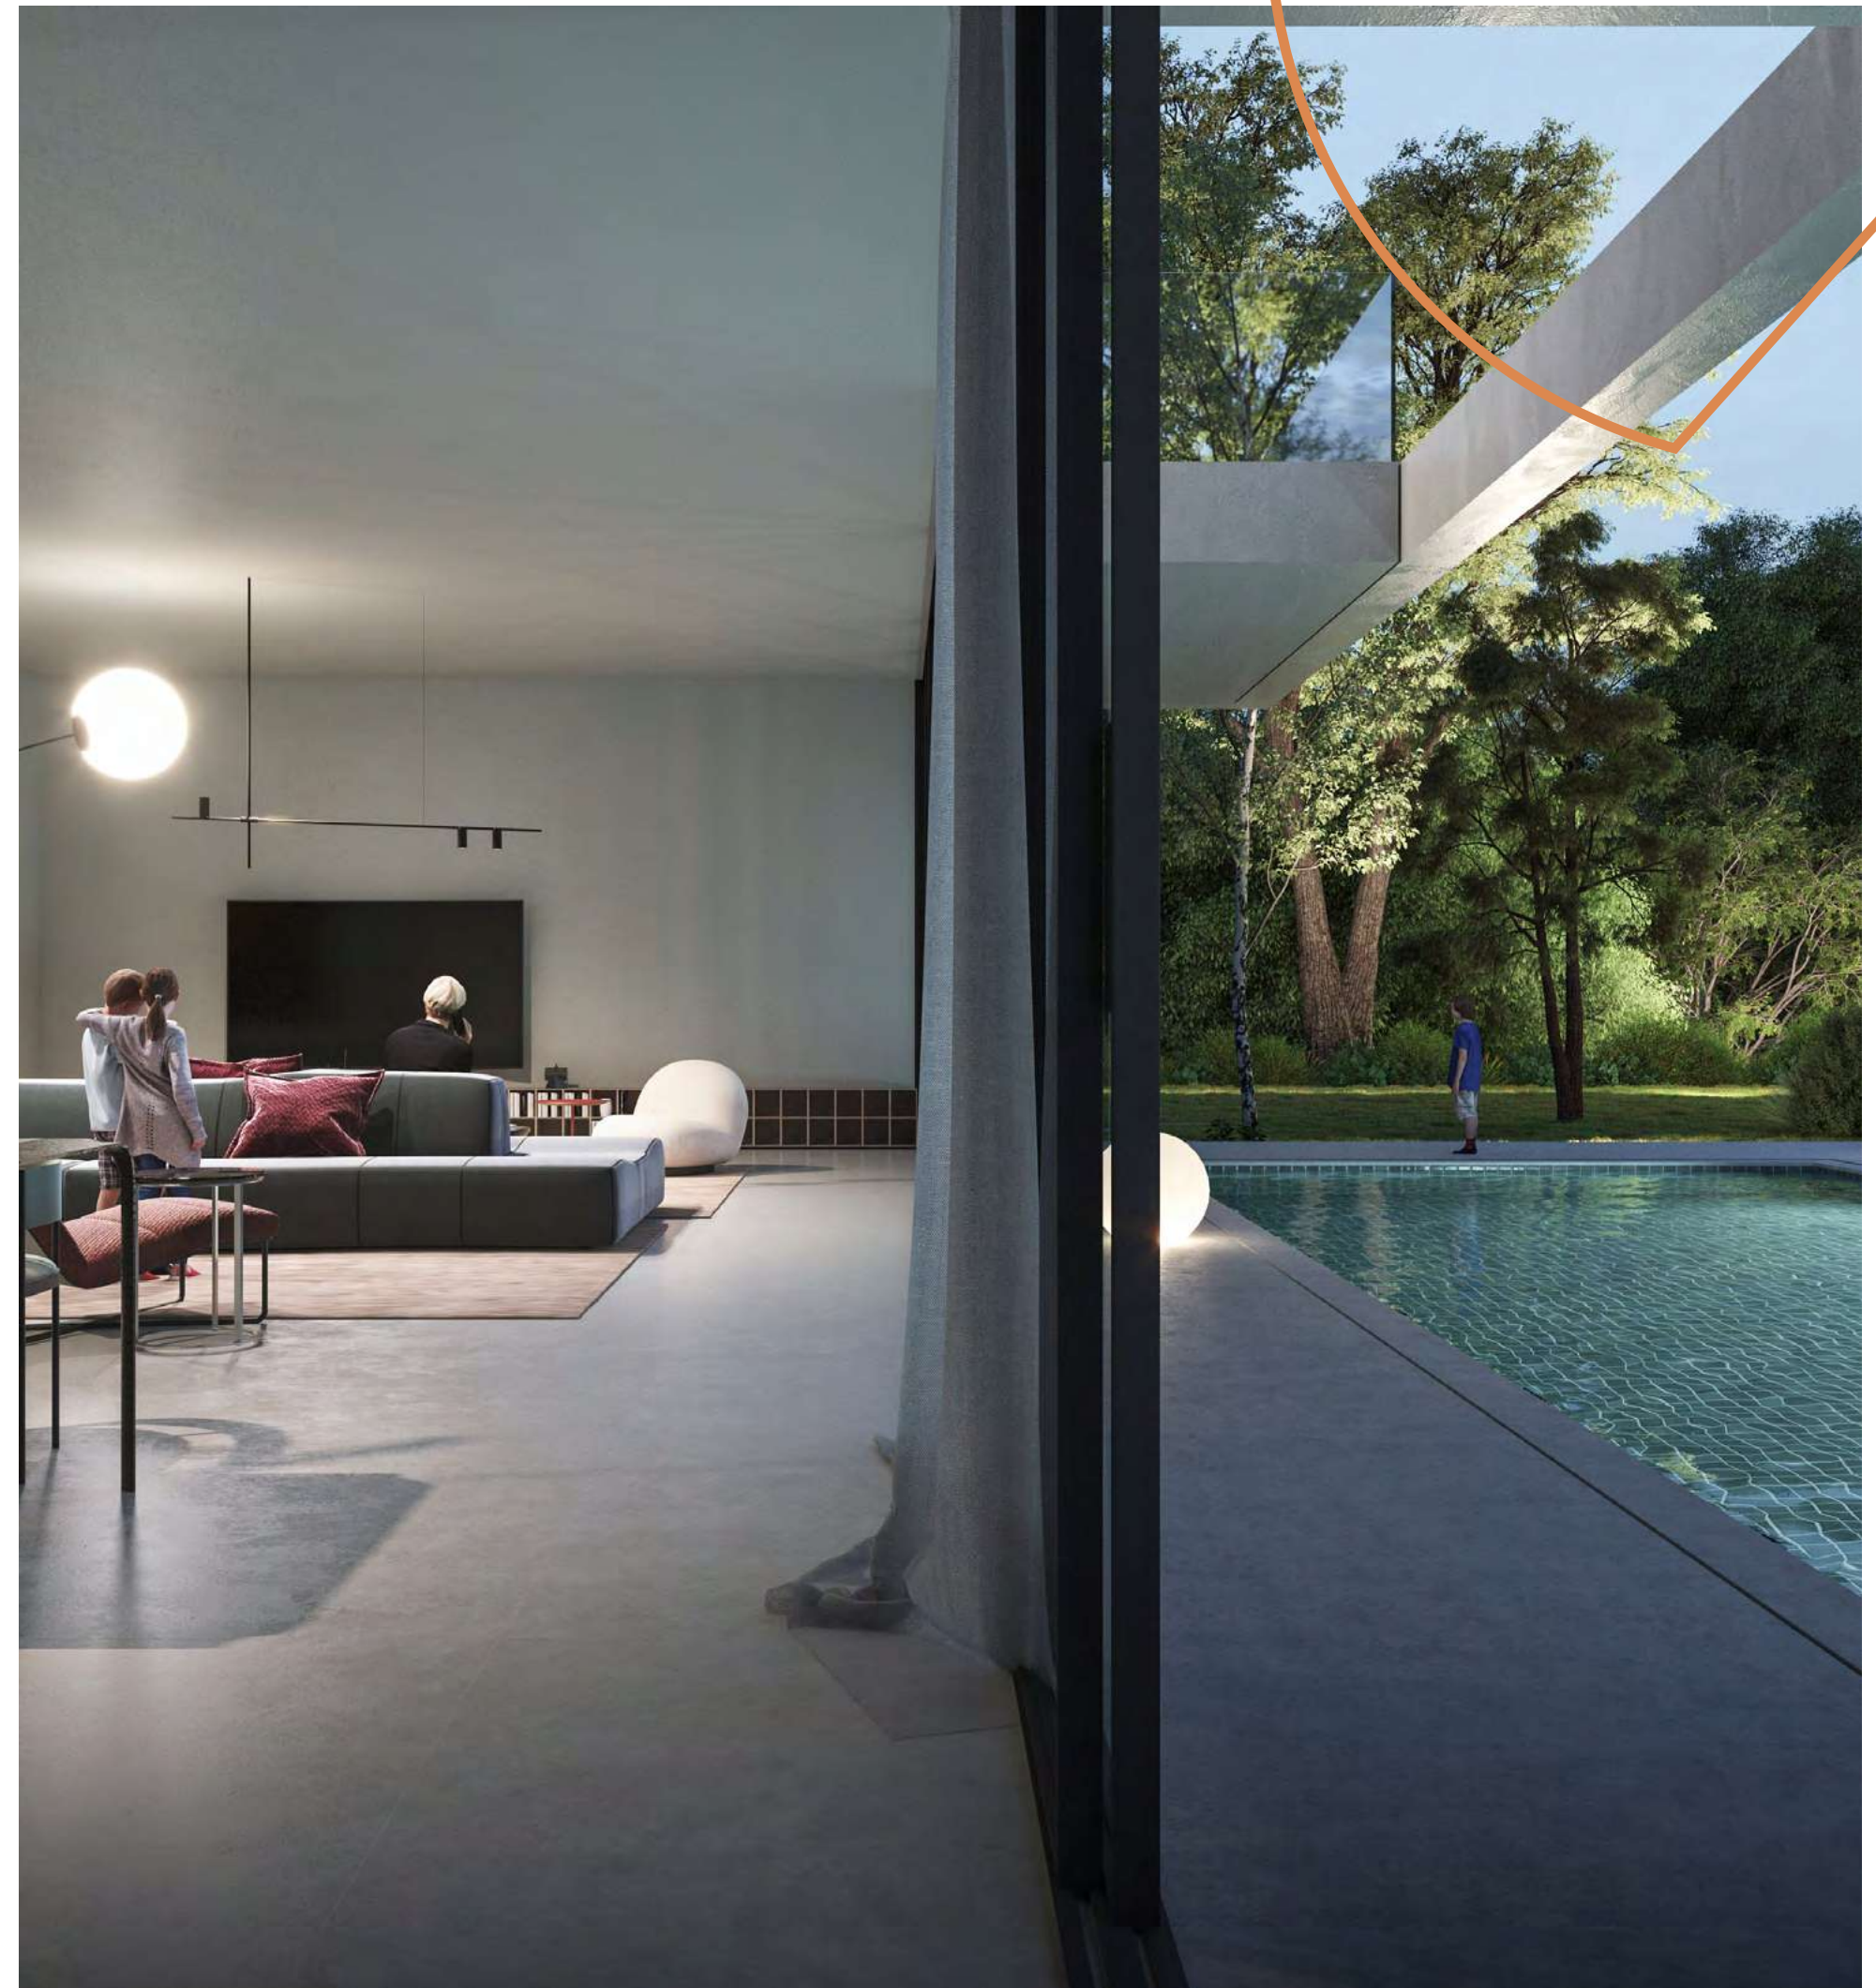

6 Bedroom Azalea Forest Signature Villa - A

Ground Floor: 3,691 sq. ft.
First Floor: 3,176 sq. ft.
Second Floor: 1,713 sq. ft.
Total: 8,580 sq. ft.