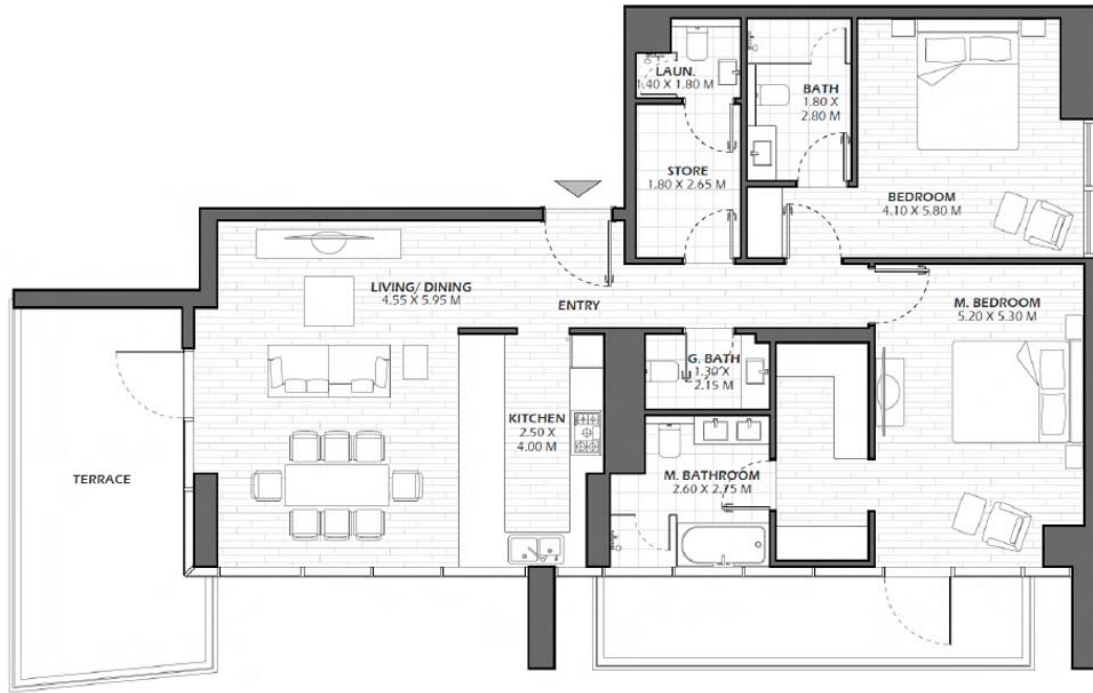

107

2 Bedrooms, 4 Bathrooms

Unit Area 128 Sqm 1375 Sq.Ft

Balcony Area 32 Sqm 344 Sq.Ft

Total Area 160 Sqm 1719 Sq.Ft