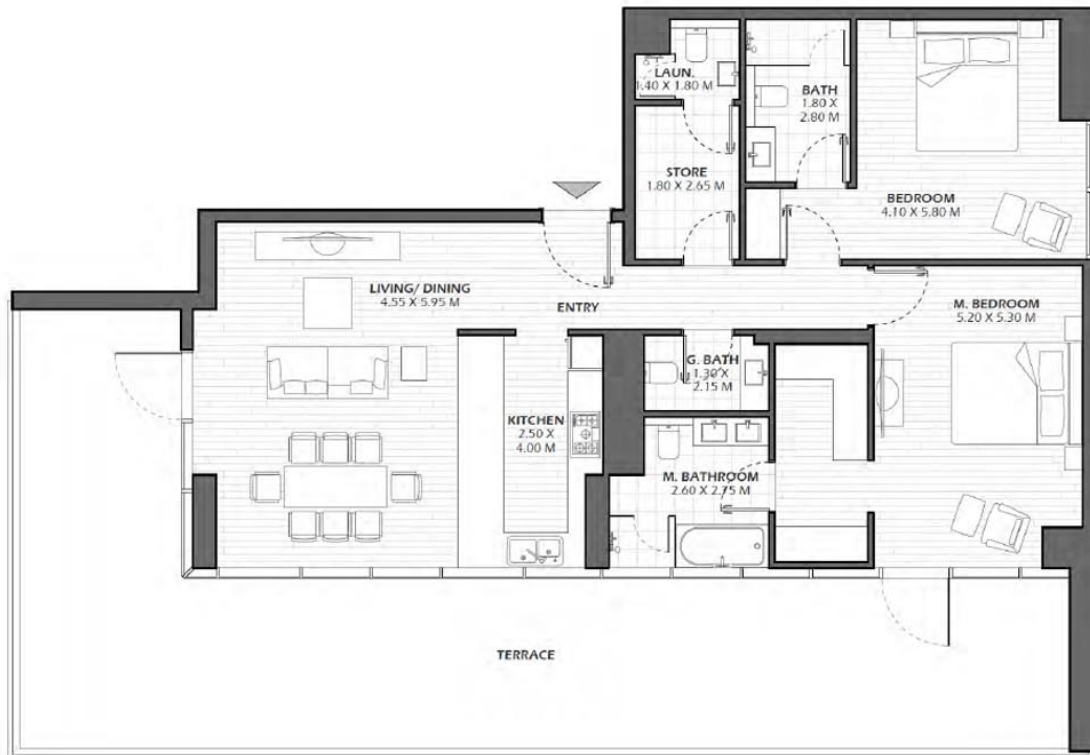

407

2 Bedrooms, 4 Bathrooms

Unit Area	126 Sqm	1357 Sq.Ft
Balcony Area	69 Sqm	742 Sq.Ft
Total Area	195 Sqm	2100 Sq.Ft