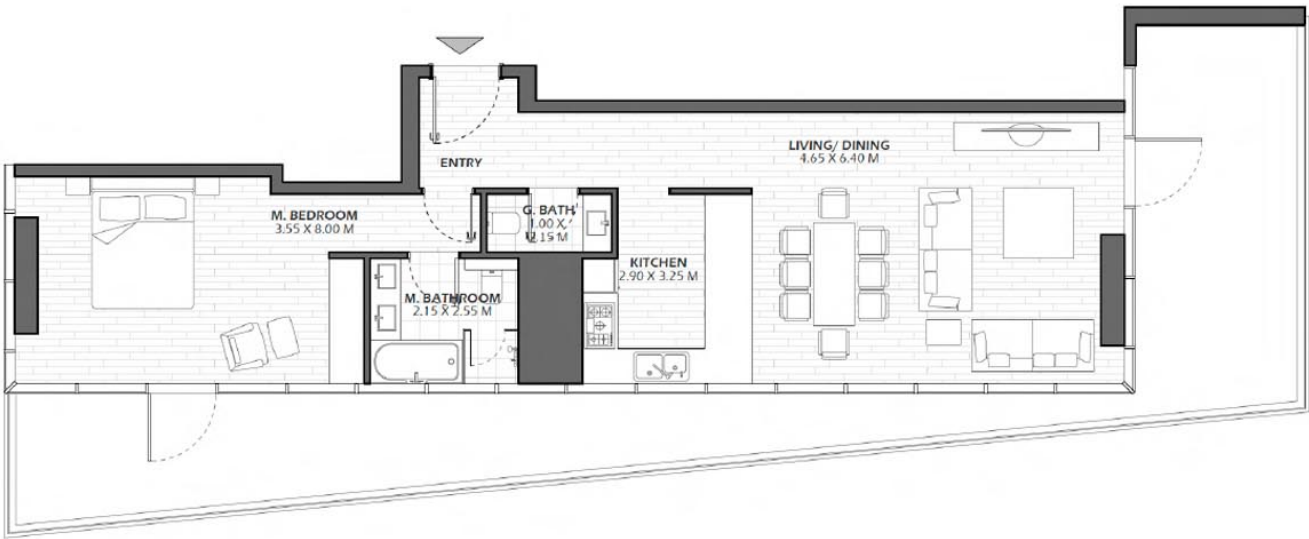

301

1 Bedrooms, 2 Bathrooms

Unit Area	90 Sqm	968 Sq.Ft
Balcony Area	50 Sqm	535 Sq.Ft
Total Area	140 Sqm	1504 Sq.Ft