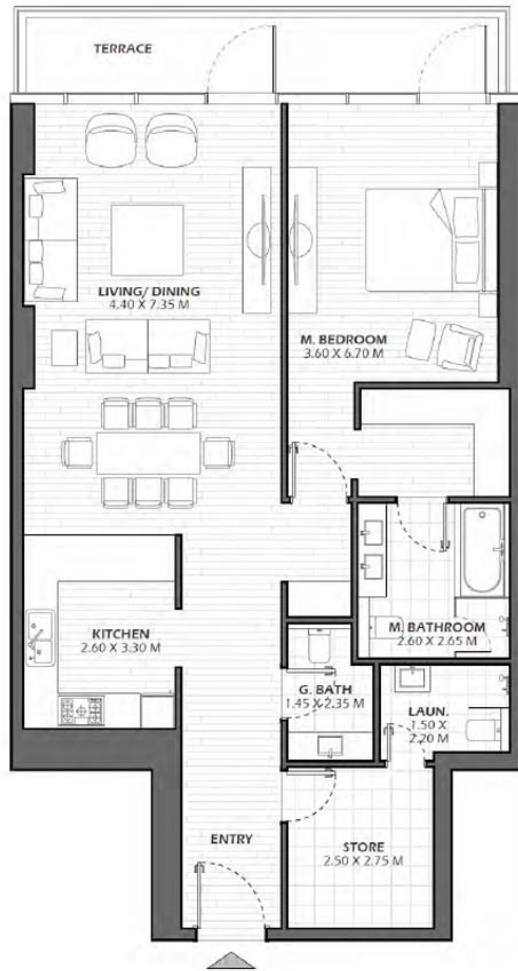

105

1 Bedrooms, 3 Bathrooms

Unit Area	110 Sqm	1186 Sq.Ft
Balcony Area	12 Sqm	134 Sq.Ft
Total Area	123 Sqm	1320 Sq.Ft