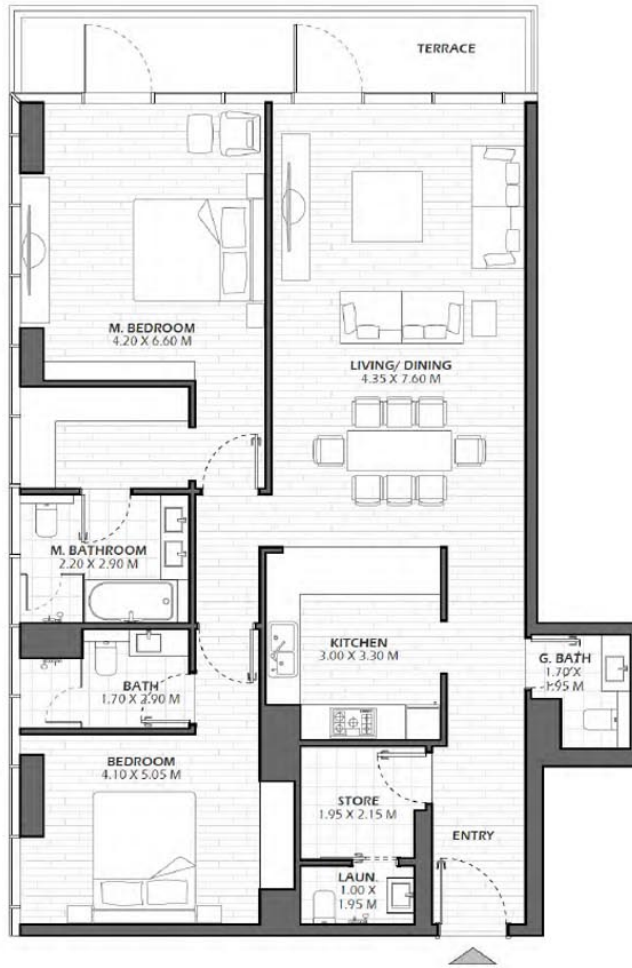

303

2 Bedrooms, 4 Bathrooms

Unit Area	134 Sqm	1445 Sq.Ft
Balcony Area	14 Sqm	149 Sq.Ft
Total Area	148 Sqm	1594 Sq.Ft