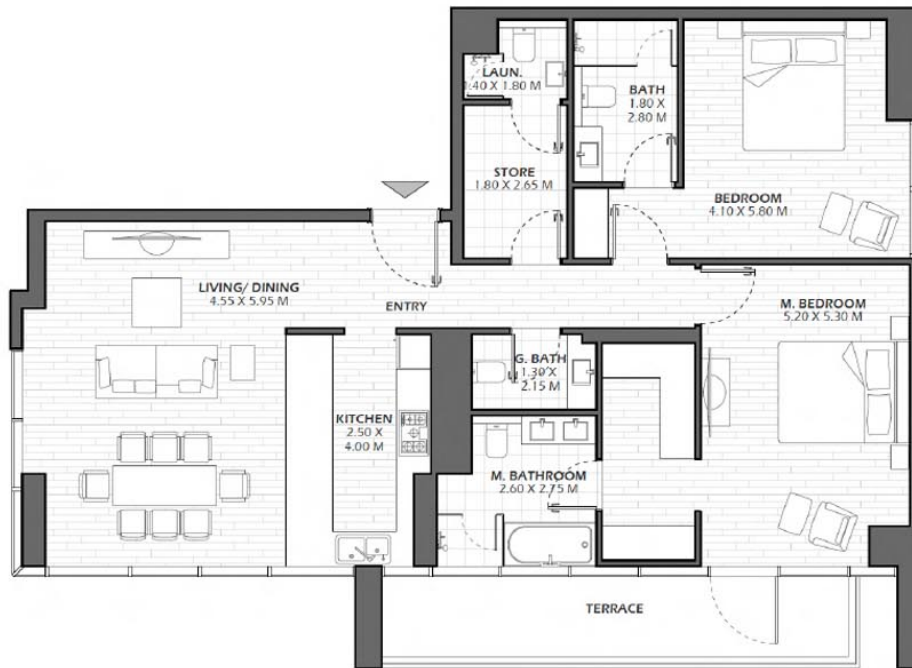

207

3 Bedrooms, 5 Bathrooms

Unit Area 127 Sqm 1365 Sq.Ft

Balcony Area 14 Sqm 150 Sq.Ft

Total Area 141 Sqm 1515 Sq.Ft