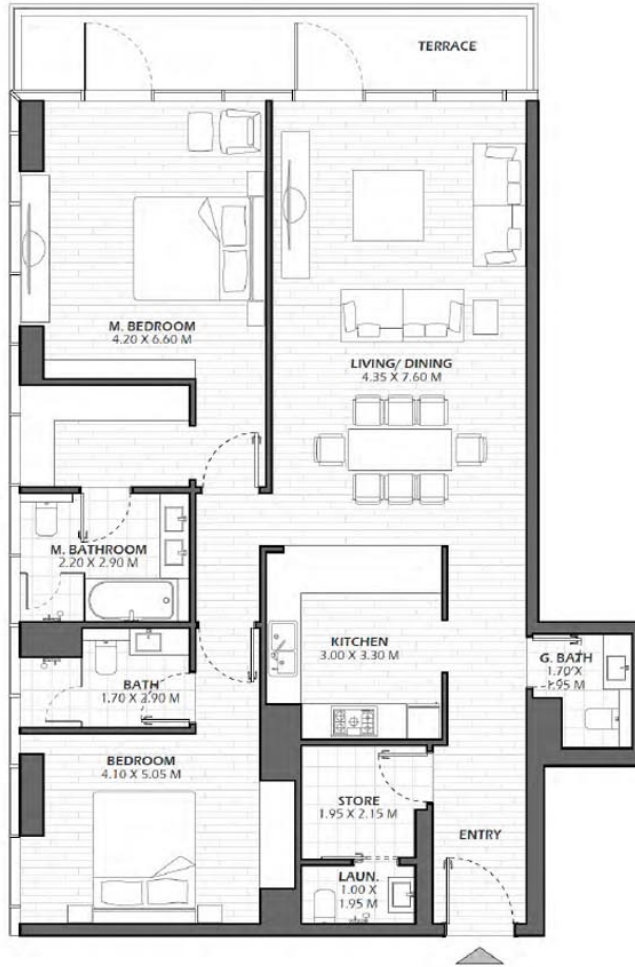

103

2 Bedrooms, 4 Bathrooms

Unit Area	133 Sqm	1431 Sq.Ft
Balcony Area	14 Sqm	147 Sq.Ft
Total Area	147 Sqm	1578 Sq.Ft