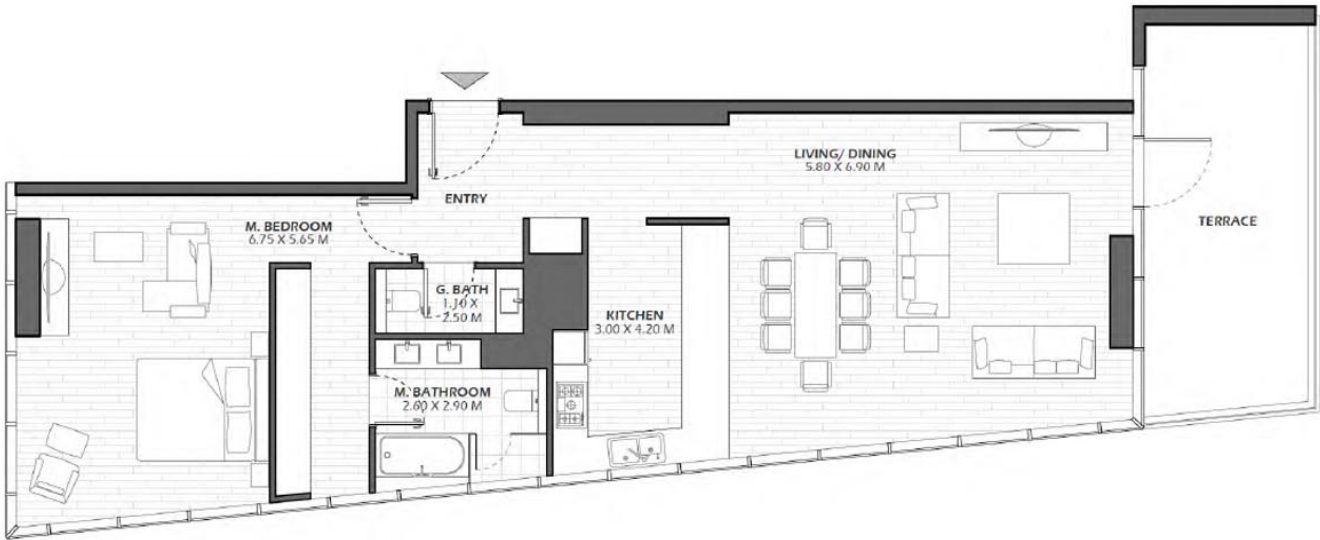

# Reem Five - Apartment

**101**

1 Bedrooms, 2 Bathrooms

Unit Area 117 Sqm 1261 Sq.Ft

Balcony Area 20 Sqm 212 Sq.Ft

Total Area 137 Sqm 1473 Sq.Ft