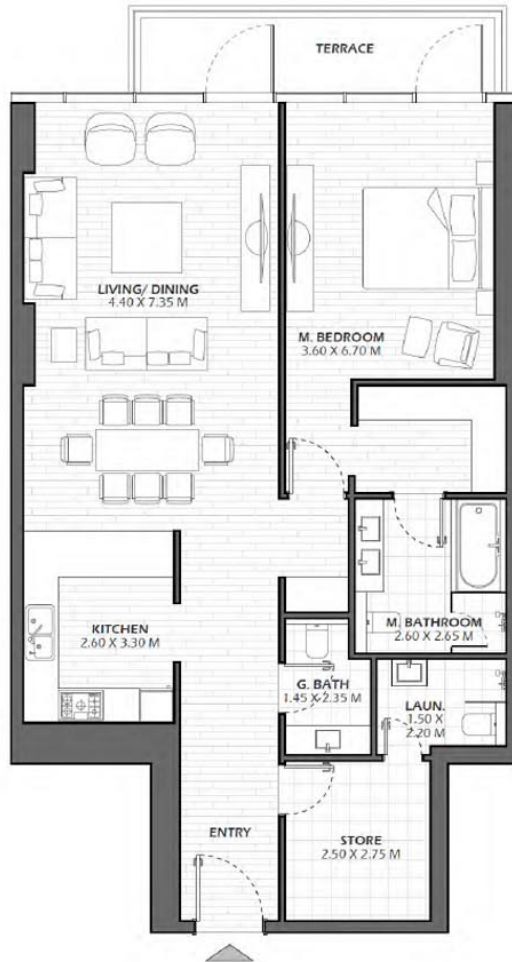

805

1 Bedrooms, 3 Bathrooms

Unit Area 110 Sqm 1186 Sq.Ft

Balcony Area 10 Sqm 103 Sq.Ft

Total Area 120 Sqm 1288 Sq.Ft