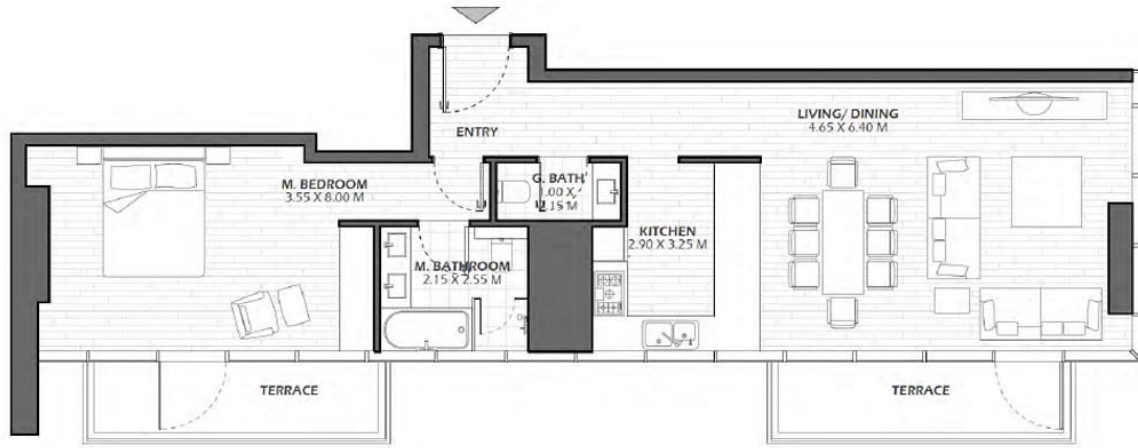

801

1 Bedrooms, 2 Bathrooms

Unit Area   90 Sqm   970 Sq.Ft

Balcony Area   13 Sqm   145 Sq.Ft

Total Area   104 Sqm   1115 Sq.Ft