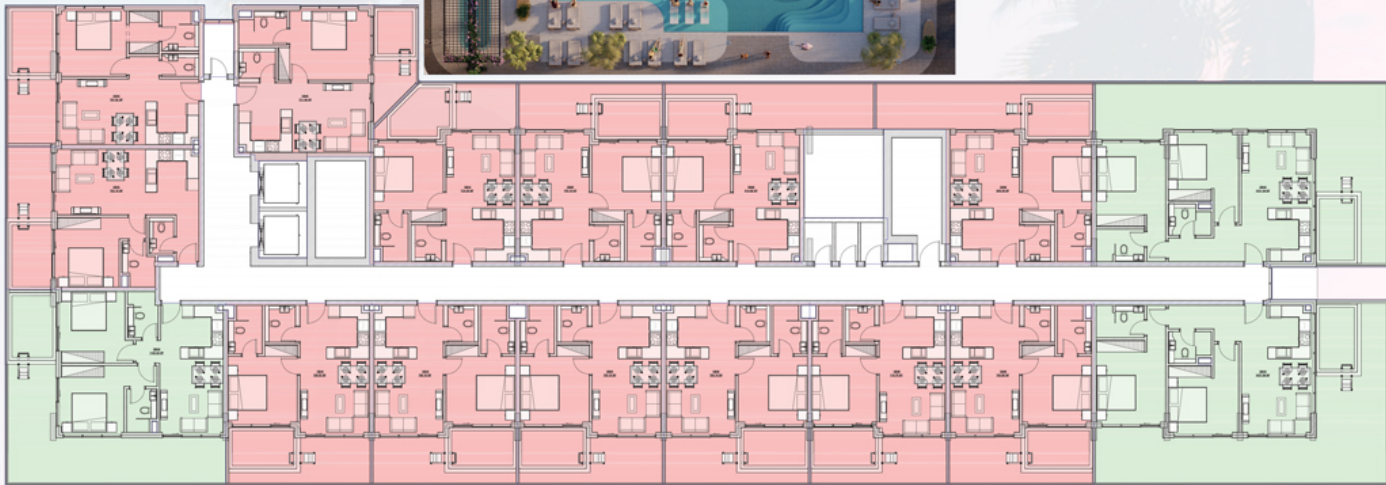

Samana Miami - Apartment

TYPICAL FLOOR PLAN 1st FLOOR PLAN

TYPICAL FLOOR PLAN 2nd FLOOR PLAN

TYPICAL FLOOR PLAN
3th FLOOR PLAN

TYPICAL FLOOR PLAN
4th FLOOR

TYPICAL FLOOR PLAN 5th FLOOR

TYPICAL FLOOR PLAN 6th FLOOR

UNIT LAYOUT
ONE BEDROOM TYPE 1

NET AREA - 750 FT²

CONTACT US

Call Us [+971 4 248 3400](tel:+97142483400)

WhatsApp [+971 55 162 3236](https://wa.me/971551623236)

TANAMI
PROPERTIES