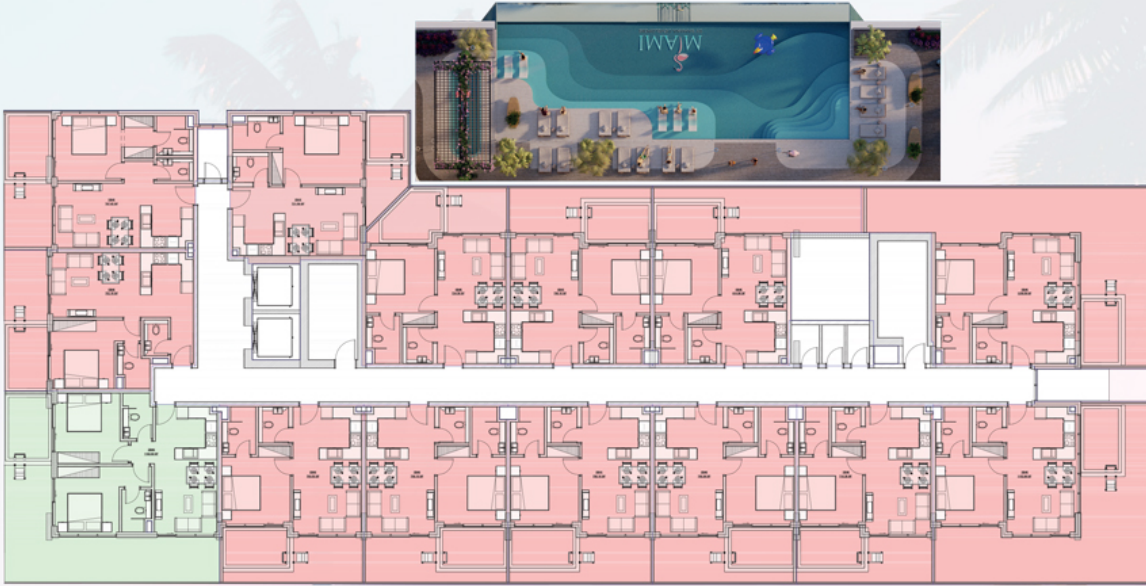

Samana Miami - Apartment

TYPICAL FLOOR PLAN 1st FLOOR PLAN

TYPICAL FLOOR PLAN 2nd FLOOR PLAN

TYPICAL FLOOR PLAN
3th FLOOR PLAN

TYPICAL FLOOR PLAN
4th FLOOR

TYPICAL FLOOR PLAN 5th FLOOR

TYPICAL FLOOR PLAN 6th FLOOR

UNIT LAYOUT
ONE BEDROOM TYPE 1

NET AREA - 750 FT²

CONTACT US

Call Us [+971 4 248 3400](tel:+97142483400)

WhatsApp [+971 55 162 3236](https://wa.me/971551623236)

TANAMI
PROPERTIES