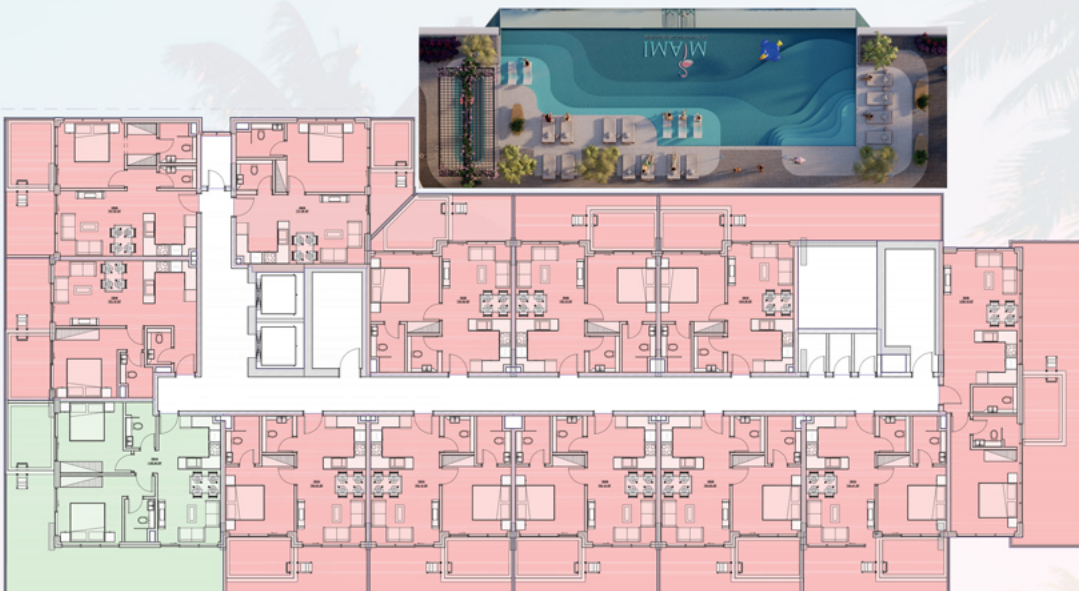

Samana Miami - Apartment

TYPICAL FLOOR PLAN 1st FLOOR PLAN

TYPICAL FLOOR PLAN 2nd FLOOR PLAN

TYPICAL FLOOR PLAN
3th FLOOR PLAN

TYPICAL FLOOR PLAN
4th FLOOR

TYPICAL FLOOR PLAN 5th FLOOR

TYPICAL FLOOR PLAN 6th FLOOR

UNIT LAYOUT
ONE BEDROOM TYPE 1

NET AREA - 750 FT²

CONTACT US

Call Us [+971 4 248 3400](tel:+97142483400)

WhatsApp [+971 55 162 3236](https://wa.me/971551623236)

TANAMI
PROPERTIES