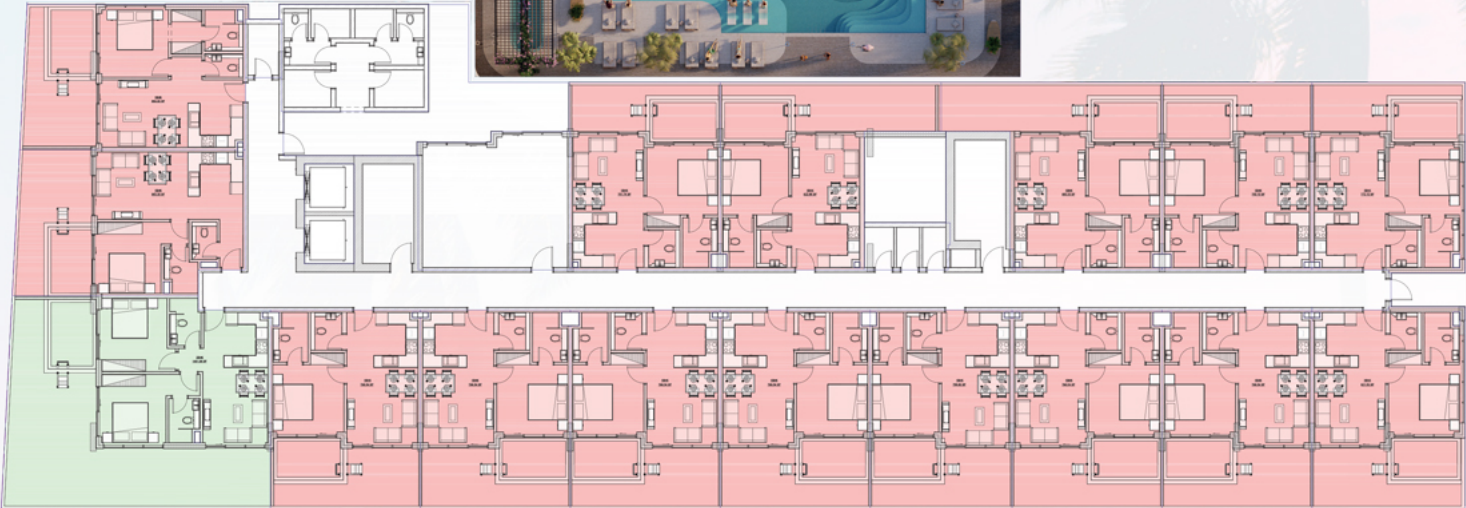

Samana Miami - Apartment

TYPICAL FLOOR PLAN 1st FLOOR PLAN

TYPICAL FLOOR PLAN 2nd FLOOR PLAN

TYPICAL FLOOR PLAN
3th FLOOR PLAN

TYPICAL FLOOR PLAN
4th FLOOR

TYPICAL FLOOR PLAN 5th FLOOR

TYPICAL FLOOR PLAN 6th FLOOR

UNIT LAYOUT
ONE BEDROOM TYPE 1

NET AREA - 750 FT²

CONTACT US

Call Us [+971 4 248 3400](tel:+97142483400)

WhatsApp [+971 55 162 3236](https://wa.me/971551623236)

TANAMI
PROPERTIES