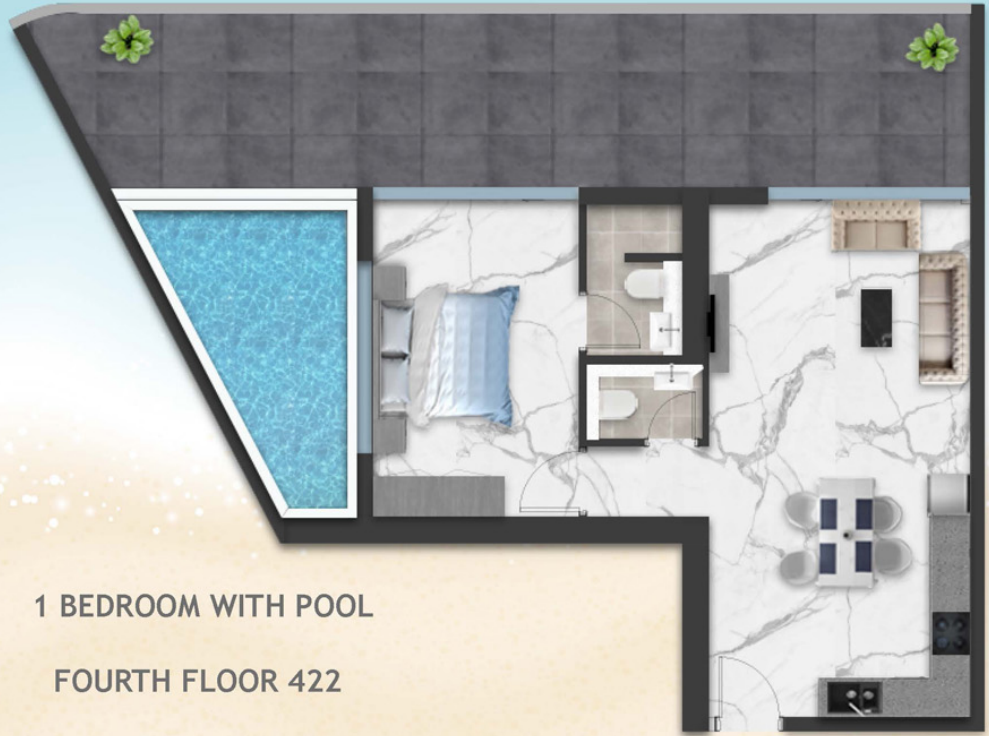

1 BEDROOM WITH POOL

FOURTH FLOOR 422