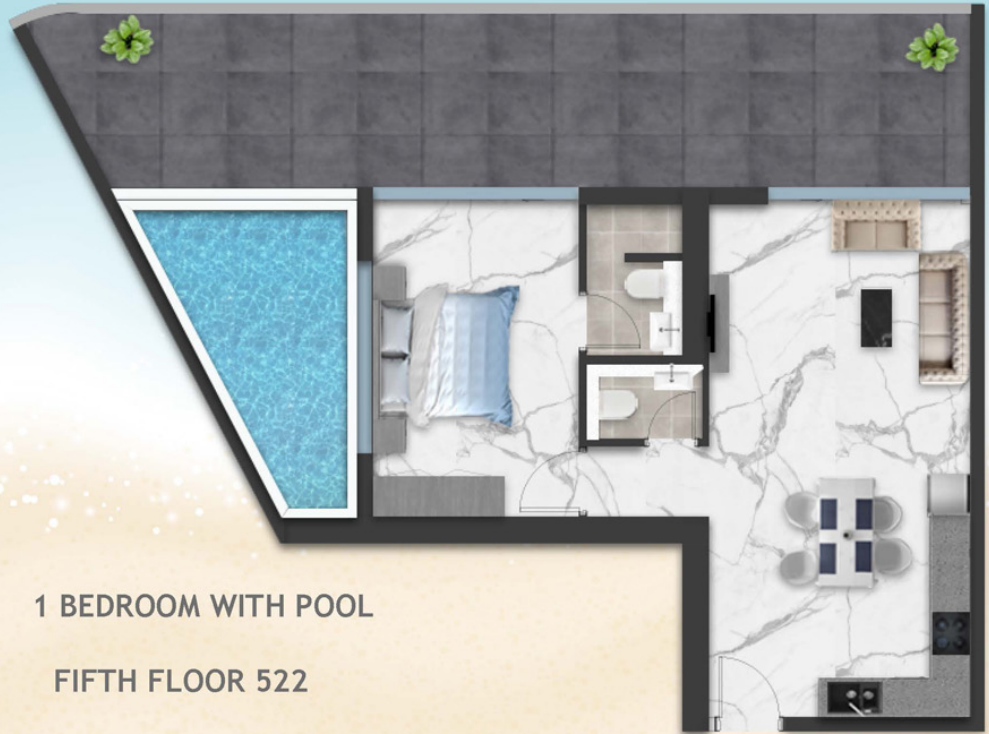

1 BEDROOM WITH POOL

FIFTH FLOOR 522