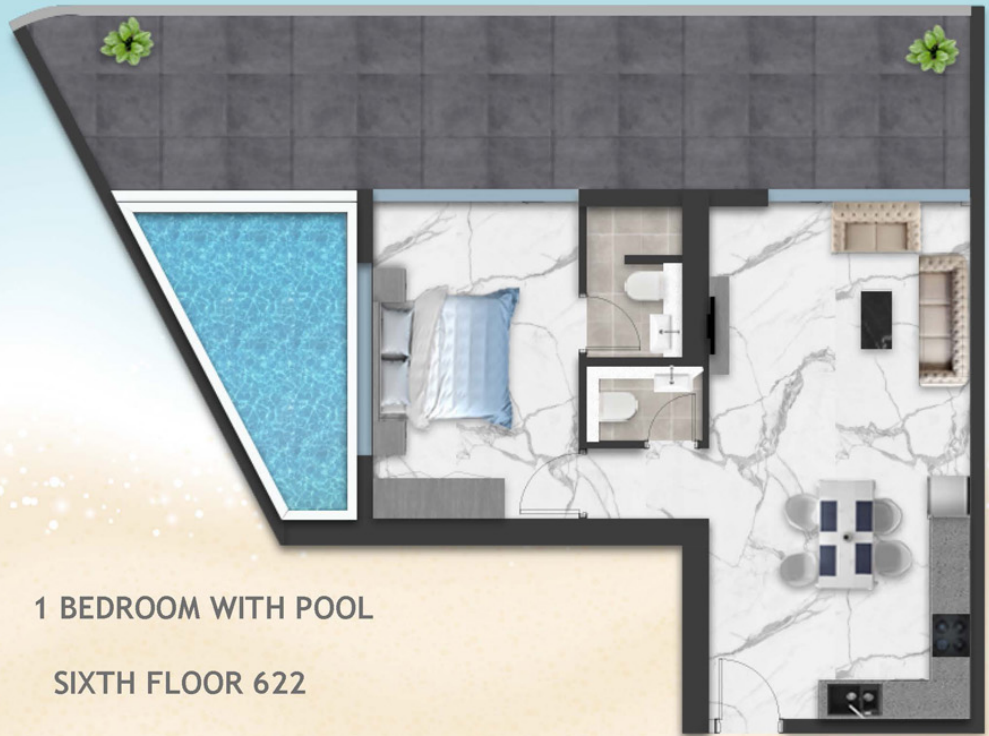

1 BEDROOM WITH POOL

SIXTH FLOOR 622