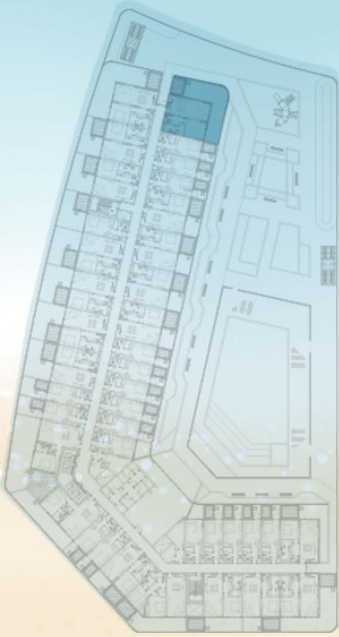

KEY PLAN

1 BEDROOM
WITH POOL
FIRSTFLOOR 114