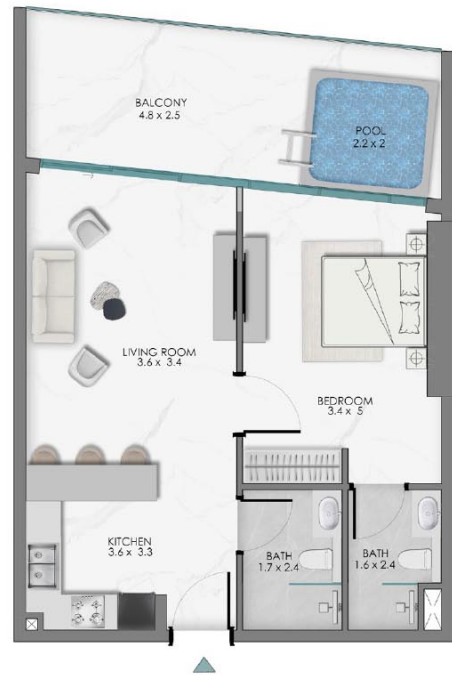

Samana Sky Views - Apartment

1ST FLOOR PLAN

Units	Units/Floor	Total Nos
Studio with Pool	11	11
1 BHK with Pool	03	3
2 BHK with Pool	02	2
Total Units	16	16

2ND – 21ST FLOOR PLAN

Units	Units/Floor	Total Nos
Studio with Pool	12	240
1 BHK with Pool	11	220
1 BHK without Pool	1	20
2 BHK with Pool	03	60
Total Units	26	540

STUDIO TYPE – 1

1ST FLOOR KEYPLAN

UNITS - 101, 102, 108, 109, 110, 111, 112, 113, 114, 115, 116

2ND TO 21ST FLOOR KEYPLAN

UNITS - 201-2101, 202-2102, 219-2119, 220-2120, 221-2121, 222-2122, 223-2123, 224-2124, 225-2125, 226-2126, 227-2127

1 BEDROOM TYPE - 1

1ST FLOOR KEYPLAN
UNITS - 105

2ND TO 21ST FLOOR KEYPLAN
UNITS - 205-2105

2 BEDROOM TYPE - 1

1ST FLOOR KEYPLAN
UNITS - 106

2ND TO 21ST FLOOR KEYPLAN
UNITS - 206-2106

2 BEDROOM TYPE – 2

1ST FLOOR KEYPLAN
UNITS - 103

2ND TO 21ST FLOOR KEYPLAN
UNITS - 203-2103

1 BEDROOM TYPE – 2

1ST FLOOR KEYPLAN
UNITS - 104

2ND TO 21ST FLOOR KEYPLAN
UNITS - 204-2104

STUDIO TYPE – 2

2ND TO 21ST FLOOR KEYPLAN
UNITS - 207-2107

1 BEDROOM TYPE - 3