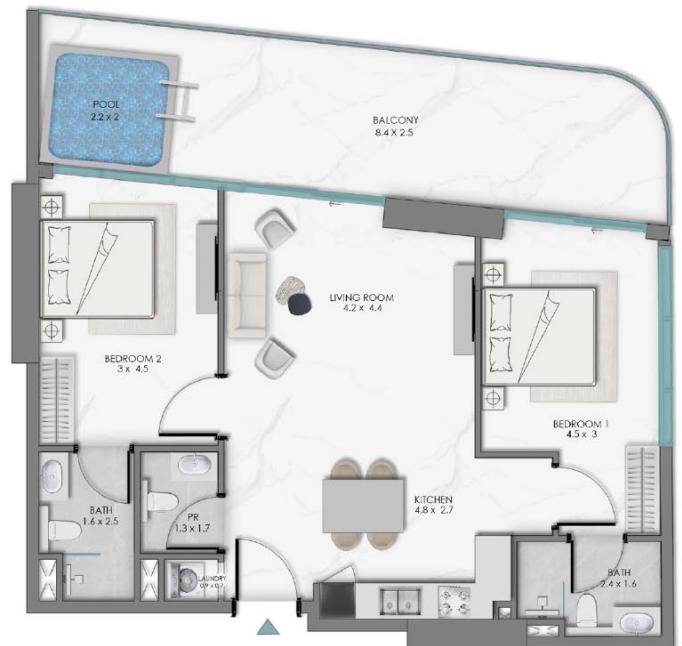

Samana Sky Views - Apartment

1ST FLOOR PLAN

Units	Units/Floor	Total Nos
Studio with Pool	11	11
1 BHK with Pool	03	3
2 BHK with Pool	02	2
Total Units	16	16

2ND – 21ST FLOOR PLAN

Units	Units/Floor	Total Nos
Studio with Pool	12	240
1 BHK with Pool	11	220
1 BHK without Pool	1	20
2 BHK with Pool	03	60
Total Units	26	540

STUDIO TYPE – 1

1ST FLOOR KEYPLAN

UNITS - 101, 102, 108, 109, 110, 111, 112, 113, 114, 115, 116

2ND TO 21ST FLOOR KEYPLAN

UNITS - 201-2101, 202-2102, 219-2119, 220-2120, 221-2121, 222-2122, 223-2123, 224-2124, 225-2125, 226-2126, 227-2127

1 BEDROOM TYPE - 1

1ST FLOOR KEYPLAN
UNITS - 105

2ND TO 21ST FLOOR KEYPLAN
UNITS - 205-2105

2 BEDROOM TYPE - 1

1ST FLOOR KEYPLAN
UNITS - 106

2ND TO 21ST FLOOR KEYPLAN
UNITS - 206-2106

2 BEDROOM TYPE – 2

1ST FLOOR KEYPLAN
UNITS - 103

2ND TO 21ST FLOOR KEYPLAN
UNITS - 203-2103

1 BEDROOM TYPE – 2

1ST FLOOR KEYPLAN
UNITS - 104

2ND TO 21ST FLOOR KEYPLAN
UNITS - 204-2104

STUDIO TYPE – 2

2ND TO 21ST FLOOR KEYPLAN
UNITS - 207-2107

1 BEDROOM TYPE - 3