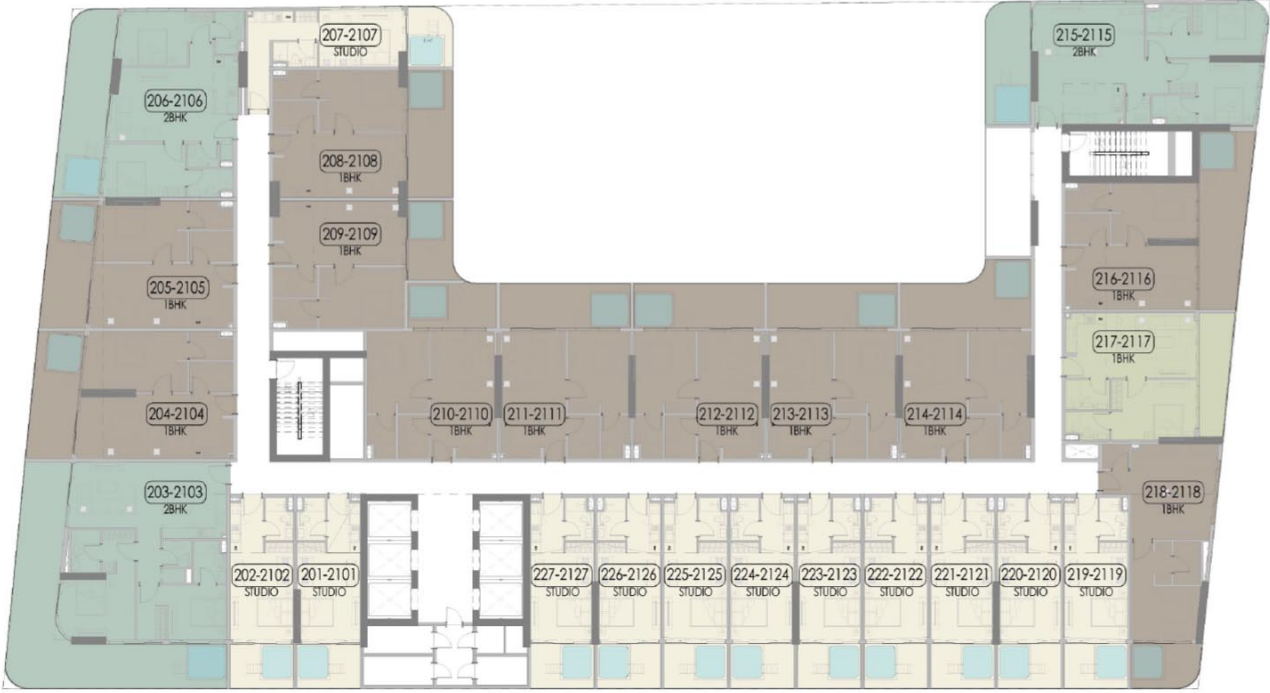

Samana Sky Views - Apartment

1ST FLOOR PLAN

Units	Units/Floor	Total Nos
Studio with Pool	11	11
1 BHK with Pool	03	3
2 BHK with Pool	02	2
Total Units	16	16

2ND – 21ST FLOOR PLAN

Units	Units/Floor	Total Nos
Studio with Pool	12	240
1 BHK with Pool	11	220
1 BHK without Pool	1	20
2 BHK with Pool	03	60
Total Units	26	540

STUDIO TYPE – 1

1ST FLOOR KEYPLAN

UNITS - 101, 102, 108, 109, 110, 111, 112, 113, 114, 115, 116

2ND TO 21ST FLOOR KEYPLAN

UNITS - 201-2101, 202-2102, 219-2119, 220-2120, 221-2121, 222-2122, 223-2123, 224-2124, 225-2125, 226-2126, 227-2127

1 BEDROOM TYPE - 1

1ST FLOOR KEYPLAN
UNITS - 105

2ND TO 21ST FLOOR KEYPLAN
UNITS - 205-2105

2 BEDROOM TYPE - 1

1ST FLOOR KEYPLAN
UNITS - 106

2ND TO 21ST FLOOR KEYPLAN
UNITS - 206-2106

2 BEDROOM TYPE – 2

1ST FLOOR KEYPLAN
UNITS - 103

2ND TO 21ST FLOOR KEYPLAN
UNITS - 203-2103

1 BEDROOM TYPE – 2

1ST FLOOR KEYPLAN
UNITS - 104

2ND TO 21ST FLOOR KEYPLAN
UNITS - 204-2104

STUDIO TYPE – 2

2ND TO 21ST FLOOR KEYPLAN
UNITS - 207-2107

1 BEDROOM TYPE - 3