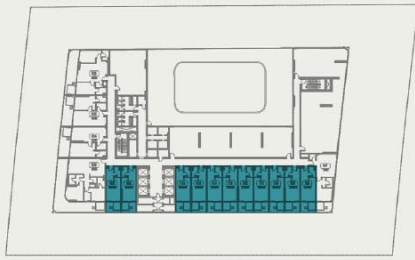

Samana Sky Views - Apartment

1ST FLOOR PLAN

Units	Units/Floor	Total Nos
Studio with Pool	11	11
1 BHK with Pool	03	3
2 BHK with Pool	02	2
Total Units	16	16

2ND – 21ST FLOOR PLAN

Units	Units/Floor	Total Nos
Studio with Pool	12	240
1 BHK with Pool	11	220
1 BHK without Pool	1	20
2 BHK with Pool	03	60
Total Units	26	540

STUDIO TYPE – 1

1ST FLOOR KEYPLAN

UNITS - 101, 102, 108, 109, 110, 111, 112, 113, 114, 115, 116

2ND TO 21ST FLOOR KEYPLAN

UNITS - 201-2101, 202-2102, 219-2119, 220-2120, 221-2121, 222-2122, 223-2123, 224-2124, 225-2125, 226-2126, 227-2127

1 BEDROOM TYPE - 1

1ST FLOOR KEYPLAN
UNITS - 105

2ND TO 21ST FLOOR KEYPLAN
UNITS - 205-2105

2 BEDROOM TYPE - 1

1ST FLOOR KEYPLAN
UNITS - 106

2ND TO 21ST FLOOR KEYPLAN
UNITS - 206-2106

2 BEDROOM TYPE – 2

1ST FLOOR KEYPLAN
UNITS - 103