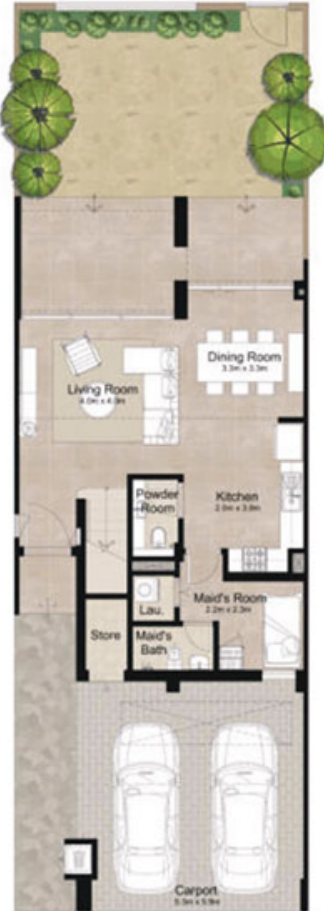

## SHAMS TOWNHOUSES

### 3 BEDROOM + MAID'S MID UNIT - TYPE A1

AREA	MIN (SQ.FT)	MAX (SQ.FT)
TOTAL BUILT-UP AREA	2,091.64	2,121.78

Ground Floor

First Floor

## 3 BEDROOM + MAID'S MID UNIT - TYPE A2

AREA	MIN (SQ.FT)	MAX (SQ.FT)
TOTAL BUILT-UP AREA	2,128.23	2,158.37

Ground Floor

First Floor