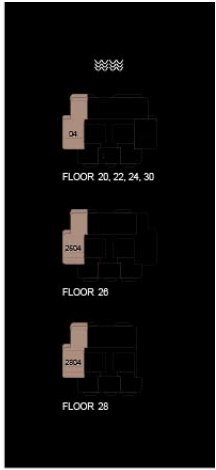

3-Bedroom

● *Type* C-3B-D.1

Unit Number			
2004, 2204, 2404, 2604, 2804, 3004			
Unit Type		Suite Area N/A	SQM | SQFT
C-3B-D.1		185.29	| 1,994.44
Balcony Area	SQM | SQFT	Total Area NSA	SQM | SQFT
16.05	| 172.76	201.34	| 2,167.20