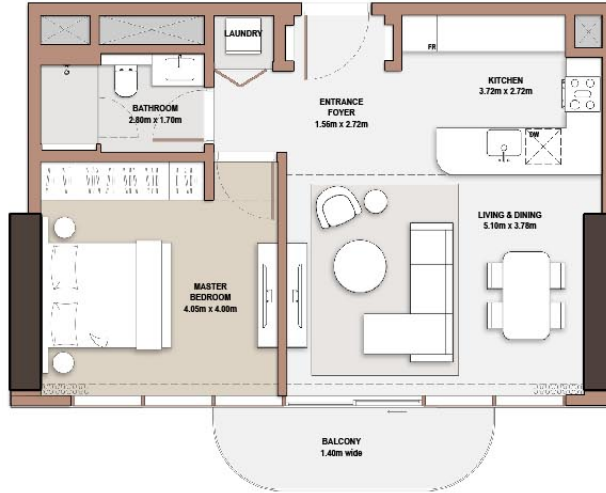

1-Bedroom

● *Type* C-1B-D.1

Unit Number			
202, 402, 602, 802, 1002, 1402, 1602, 1802, 2002, 2202, 2402, 2602, 2802, 3002, 3202			
Unit Type	Suite Area N/A	SQM | SQFT	
C-1B-D.1	63.71	| 685.77	
Balcony Area	SQM | SQFT	Total Area NSA	SQM | SQFT
6.40	| 68.89	70.11	| 754.66