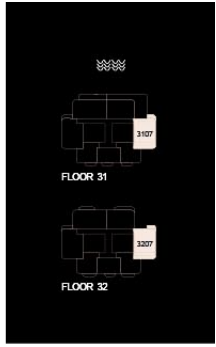

2-Bedroom

● *Type* C-2B-I.1

Unit Number		3107, 3207	
Unit Type	Suite Area N/A	SQM | SQFT	
C-2B-I.1	118.47	|	1,275.20
Balcony Area	SQM | SQFT	Total Area NSA	SQM | SQFT
5.59	| 60.17	124.06	| 1,335.37

THE EDIT AT

MERAAS