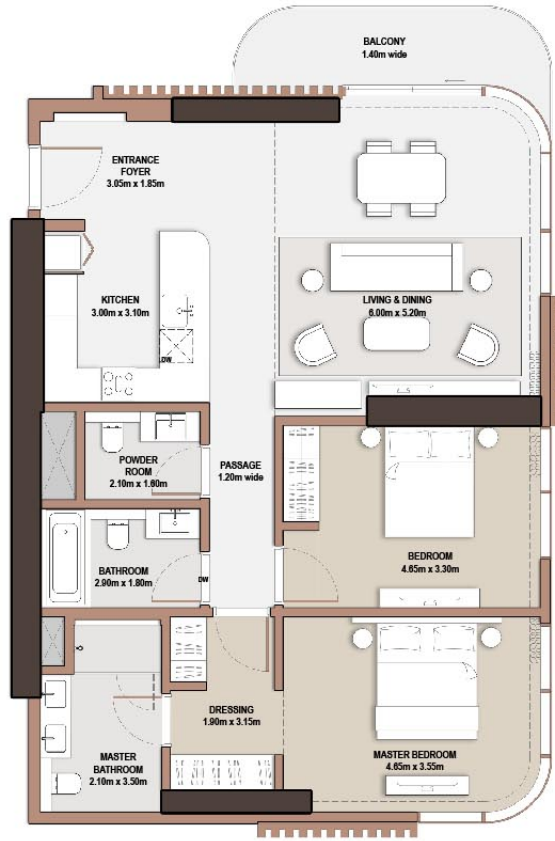

2-Bedroom

● *Type* C-2B-H.1

Unit Number 1203	
Unit Type C-2B-H.1	Suite Area N/A SQM | SQFT 118.75 | 1,278.21
Balcony Area SQM | SQFT 8.90 | 95.80	Total Area NSA SQM | SQFT 127.65 | 1,374.01