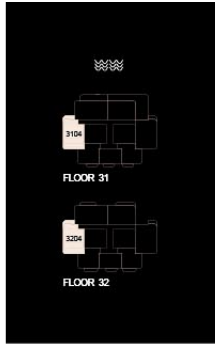

2-Bedroom

● *Type* C-2B-F.1

Unit Number			
3104, 3204			
Unit Type		Suite Area N/A	SQM | SQFT
C-2B-F.1		113.42	| 1,220.84
Balcony Area	SQM | SQFT	Total Area NSA	SQM | SQFT
7.39	| 79.55	120.81	| 1,300.39