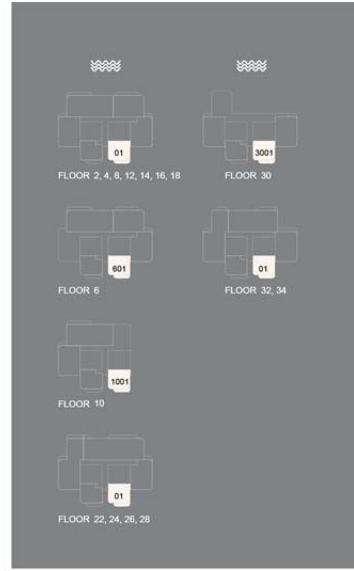

1-Bedroom

● *Type* B-1B-B.1

Unit Number			
201, 401, 601, 801, 1001, 1201, 1401, 1601, 1801, 2201, 2401, 2601, 2801, 3001, 3201, 3401			
Unit Type	Suite Area N/A	SQM | SQFT	
B-1B-B.1	77.05	|	829.36
Balcony Area	SQM | SQFT	Total Area NSA	SQM | SQFT
10.21	|	109.90	87.26 | 939.26