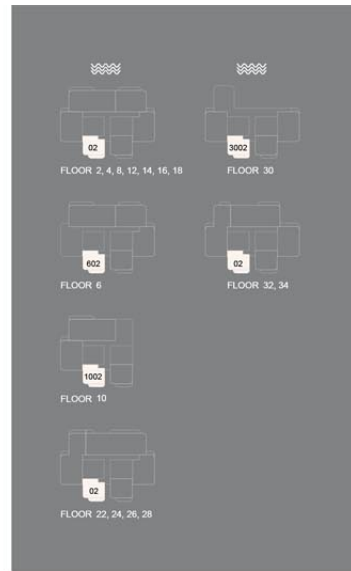

1-Bedroom

● *Type* B-1B-A.1

Unit Number	
202, 402, 602, 802, 1002, 1202, 1402, 1602, 1802, 2202, 2402, 2602, 2802, 3002, 3202, 3402	
Unit Type	Suite Area NSA SQM | SQFT
B-1B-A.1	70.91 | 763.27
Balcony Area	Total Area NSA SQM | SQFT
10.25 | 110.33	81.16 | 873.60