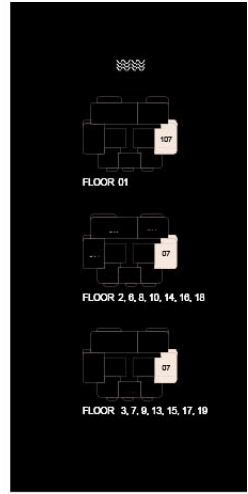

2-Bedroom

● *Type* C-2B-A.1

Unit Number			
107, 207, 307, 607, 707, 807, 907, 1007, 1307, 1407, 1507, 1607, 1707, 1807, 1907			
Unit Type		Suite Area N/A	SQM | SQFT
C-2B-A.1		112.16	| 1,207.28
Balcony Area	SQM | SQFT	Total Area NSA	SQM | SQFT
5.48	| 58.99	117.64	| 1,266.27

THE EDIT AT

MERAAS