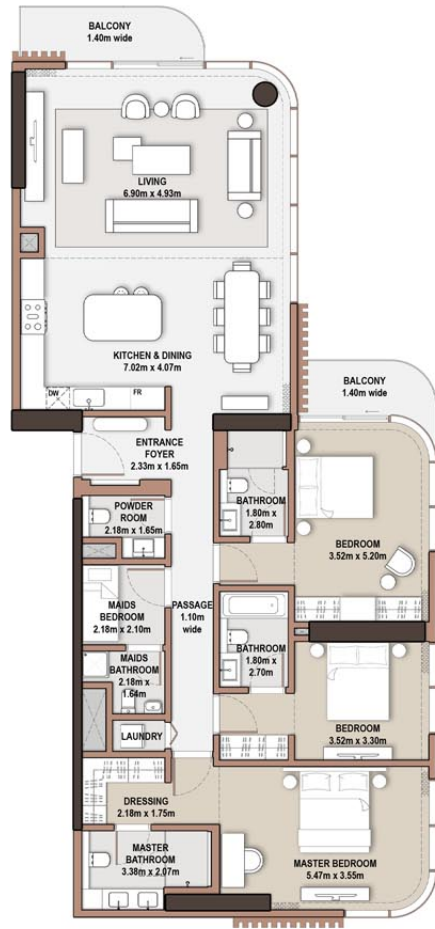

3-Bedroom

● *Type* A-3B-D.2

Unit Number			
2505, 2706, 2906			
Unit Type	Suite Area N/A	SQM | SQFT	
A-3B-D.2	185.29	|	1,994.44
Balcony Area	SQM | SQFT	Total Area N/A	SQM | SQFT
12.32	|	132.61	197.61 | 2,127.05

THE EDIT AT

MERAAS