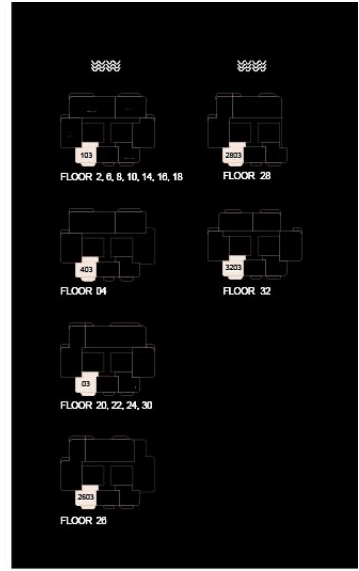

1-Bedroom

● *Type* C-1B-B.2

Unit Number	
203, 403, 603, 803, 1003, 1403, 1603, 1803, 2003, 2203, 2403, 2603, 2803, 3003, 3203	
Unit Type	Suite Area N/A SQM | SQFT
C-1B-B.2	72.75 | 783.07
Balcony Area SQM | SQFT	Total Area NSA SQM | SQFT
8.36 | 89.99	81.11 | 873.06