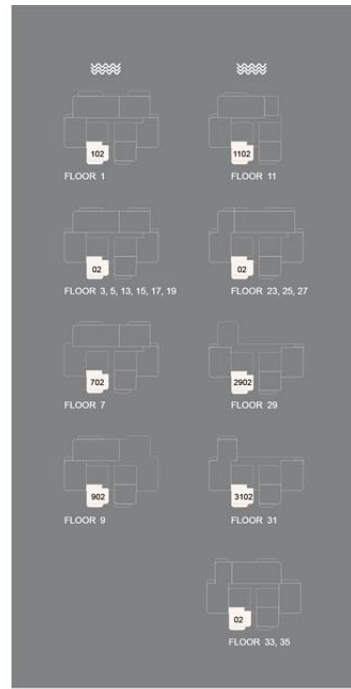

1-Bedroom

● *Type* B-1B-A.2

Unit Number			
102, 302, 502, 702, 902, 1102, 1302, 1502, 1702, 1902, 2302, 2502, 2702, 2902, 3102, 3302, 3502			
Unit Type	Suite Area NSA	SQM | SQFT	
B-1B-A.2	70.90	| 763.16	
Balcony Area	SQM | SQFT	Total Area NSA	SQM | SQFT
10.25 | 110.33		81.15 | 873.49