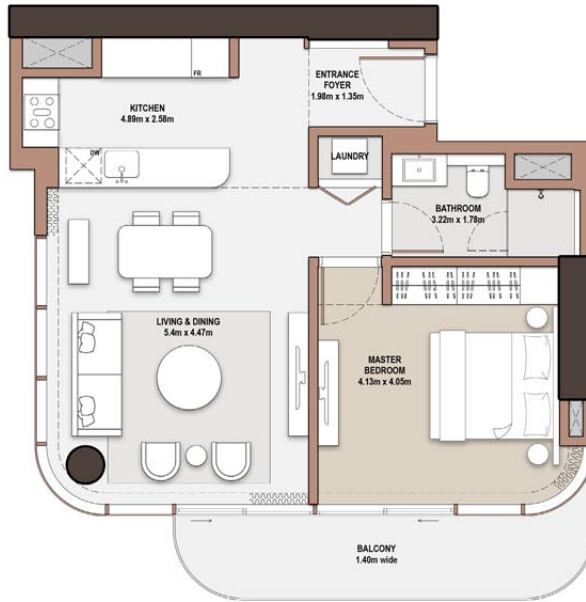

1-Bedroom

● *Type* B-1B-A.1

Unit Number	
202, 402, 602, 802, 1002, 1202, 1402, 1602, 1802, 2202, 2402, 2602, 2802, 3002, 3202, 3402	
Unit Type	Suite Area NSA SQM | SQFT
B-1B-A.1	70.91 | 763.27
Balcony Area	Total Area NSA SQM | SQFT
10.25 | 110.33	81.16 | 873.60