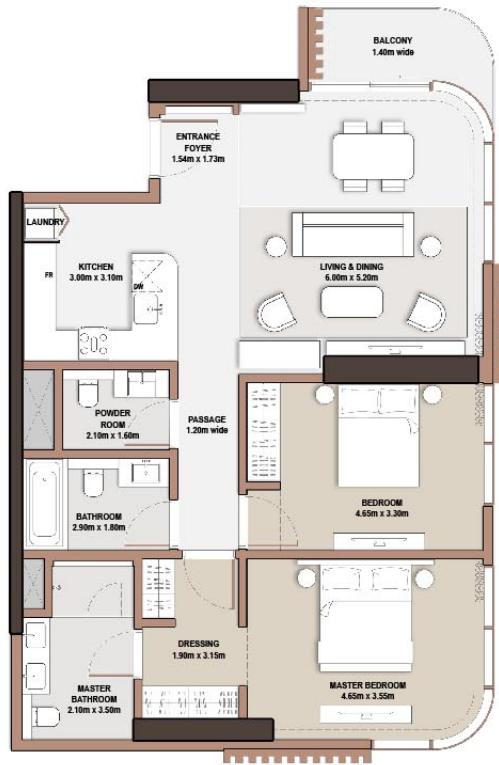

2-Bedroom

● *Type* C-2B-A.1

Unit Number			
107, 207, 307, 607, 707, 807, 907, 1007, 1307, 1407, 1507, 1607, 1707, 1807, 1907			
Unit Type		Suite Area N/A	SQM | SQFT
C-2B-A.1		112.16	| 1,207.28
Balcony Area	SQM | SQFT	Total Area NSA	SQM | SQFT
5.48	| 58.99	117.64	| 1,266.27

THE EDIT AT

MERAAS