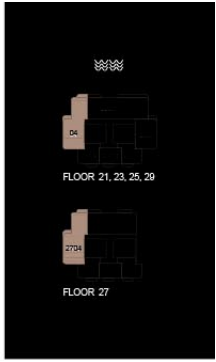

3-Bedroom

● *Type* C-3B-D.2

Unit Number 2104, 2304, 2504, 2704, 2904			
Unit Type C-3B-D.2	Suite Area N/A 185.29	SGM | SQFT | 1,994.44	
Balcony Area 12.30	SGM | SQFT | 132.40	Total Area NSA 197.59	SGM | SQFT | 2,126.84

THE EDIT AT

MERAAS