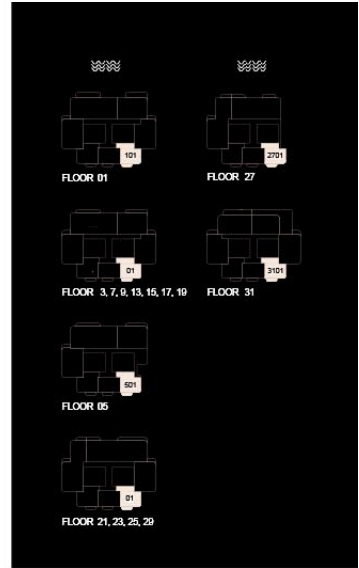

1-Bedroom

● *Type* C-1B-C.1

Unit Number			
101, 301, 501, 701, 901, 1301, 1501, 1701, 1901, 2101, 2301, 2501, 2701, 2901, 3101			
Unit Type	Suite Area N/A	SQM | SQFT	
C-1B-C.1	74.72	|	804.28
Balcony Area	SQM | SQFT	Total Area NSA	SQM | SQFT
6.64	|	71.47	81.36 | 875.75