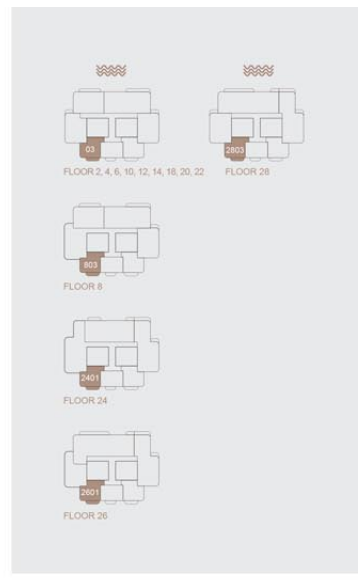

1-Bedroom

● *Type* A-1B-C.2

Unit Number			
203, 403, 603, 803, 1003, 1203, 1403, 1803, 2003, 2203, 2403, 2603, 2803			
Unit Type	Suite Area NIA	SQM | SGFT	
A-1B-C.2	74.72	| 804.28	
Balcony Area	SQM | SGFT	Total Area NSA	SQM | SGFT
8.36	| 89.99	83.08	| 894.26

THE EDIT AT

MERAAS