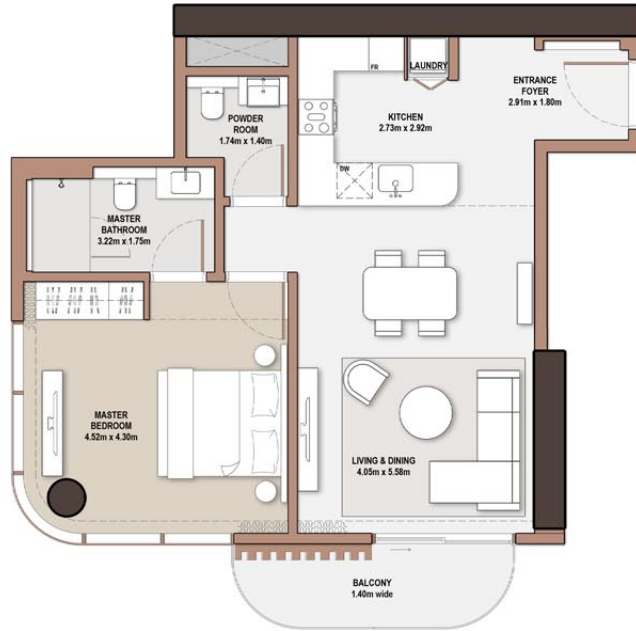

1-Bedroom

● *Type* A-1B-C.1

Unit Number			
103, 303, 503, 703, 903, 1103, 1303, 1703, 1903, 2103, 2303, 2503, 2703, 2903			
Unit Type	Suite Area NIA	SQM | SGFT	
A-1B-C.1	74.72	| 804.28	
Balcony Area	SQM | SGFT	Total Area NSA	SQM | SGFT
6.64	| 71.47	81.36	| 875.75

THE EDIT AT

MERAAS