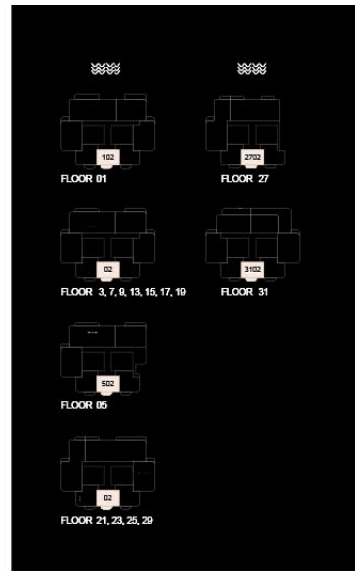

1-Bedroom

● *Type* C-1B-A.1

Unit Number			
102, 302, 502, 702, 902, 1302, 1502, 1702, 1902, 2102, 2302, 2502, 2702, 2902, 3102			
Unit Type	Suite Area N/A	SQM | SQFT	
C-1B-A.1	63.56 | 684.15		
Balcony Area	SQM | SQFT	Total Area NSA	SQM | SQFT
6.56 | 70.61		70.12 | 754.76