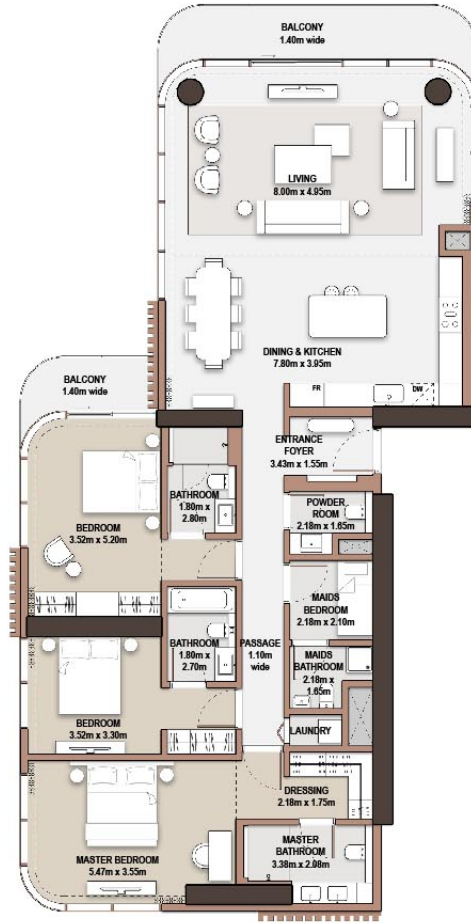

3-Bedroom

● *Type* B-3B-E.1

Unit Number			
3103			
Unit Type	Suite Area NSA	SQM	SGFT
B-3B-E.1	193.64	|	2,084.32
Balcony Area	SQM	SGFT	Total Area NSA
17.61	|	189.55	211.25
			SQM | SGFT
			2,273.87