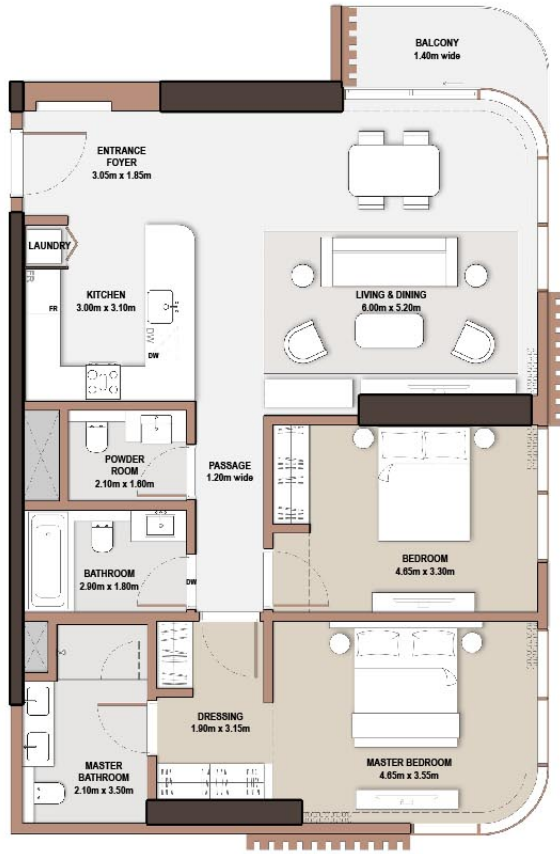

2-Bedroom

● *Type* C-2B-G.1

Unit Number			
2006, 2106, 2206, 2306, 2406, 2506, 2906, 3006			
Unit Type		Suite Area N/A	SQM | SQFT
C-2B-G.1		117.84	| 1,268.42
Balcony Area	SQM | SQFT	Total Area NSA	SQM | SQFT
5.48	| 58.99	123.32	| 1,327.40

THE EDIT AT

MERAAS