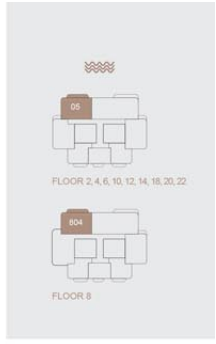

2-Bedroom

● *Type* A-2BM-A.1

Unit Number		205, 405, 605, 804, 1005, 1205, 1405, 1805, 2005, 2205	
Unit Type	Suite Area NIA	SQM | SQFT	
A-2BM-A.1	120.34	|	1,295.33
Balcony Area	SQM | SQFT	Total Area NSA	SQM | SQFT
13.77 | 148.22		134.11	| 1,443.55

THE EDIT AT 3

||| MERAAS