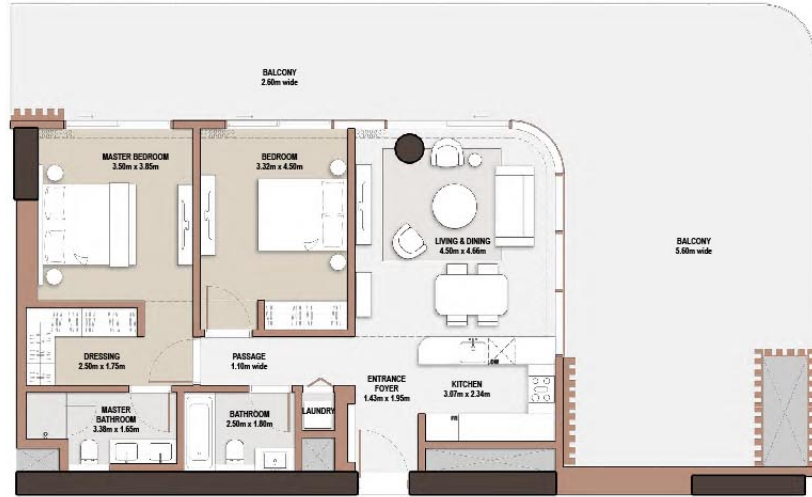

2-Bedroom

- *Type* C-2B-C.1

Unit Number		3106	
Unit Type	Suite Area N/A	SQM | SQFT	
C-2B-C.1	92.90	|	999.97
Balcony Area	SQM | SQFT	Total Area NSA	SQM | SQFT
89.45	| 962.83	182.35	| 1,962.80