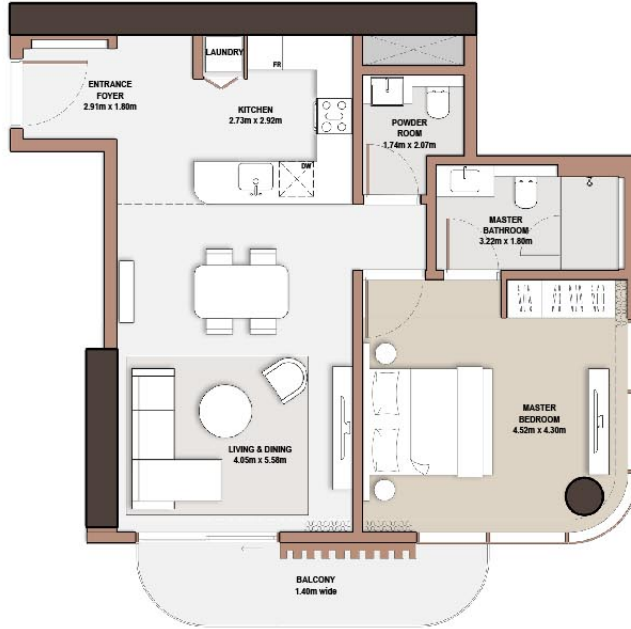

1-Bedroom

● *Type* C-1B-C.2

Unit Number		201, 401, 601, 801, 1001, 1401, 1601, 1801, 2001, 2201, 2401, 2601, 2801, 3001, 3201		
Unit Type	Suite Area N/A	SQM | SQFT		
C-1B-C.2	74.72	|	804.28	
Balcony Area	SQM | SQFT	Total Area NSA	SQM | SQFT	
8.36	|	83.08	|	894.26