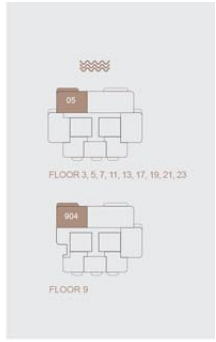

2-Bedroom

● *Type* A-2BM-A.2

Unit Number			
305, 505, 705, 904, 1105, 1305, 1705, 1905, 2105, 2305			
Unit Type	Suite Area NIA	SQM | SQFT	
A-2BM-A.2	120.34	| 1,295.33	
Balcony Area	SQM | SQFT	Total Area NSA	SQM | SQFT
13.97	| 150.37	134.31	| 1,445.70

THE EDIT AT 3

||| MERAAS