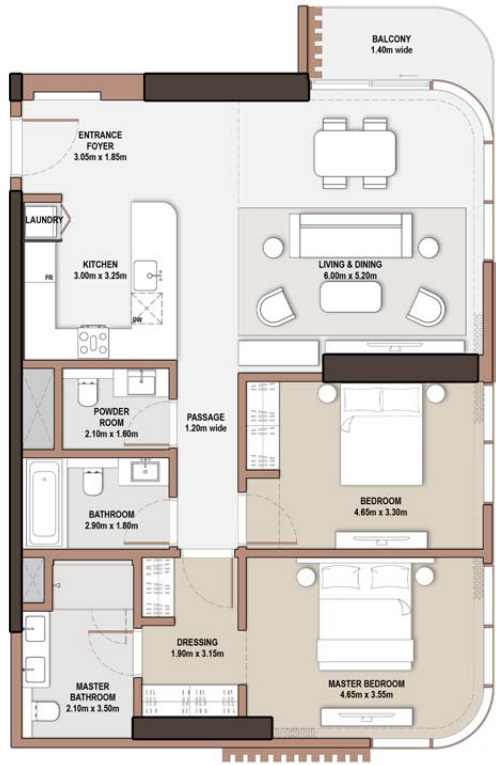

2-Bedroom

● *Type* A-2B-D.1

Unit Number		1603	
Unit Type	Suite Area NIA	SQM | SGFT	
A-2B-D.1	117.92	| 1,269.28	
Balcony Area	Total Area NSA	SQM | SGFT	
5.48 | 58.99	123.40	| 1,328.27	

THE EDIT AT

MERAAS