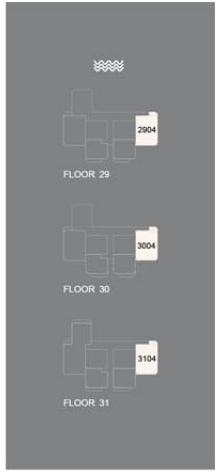

2-Bedroom

● *Type* B-2B-D.2

Unit Number			
2904, 3004, 3104			
Unit Type		Suite Area NSA	SQM | SQFT
B-2B-D.2		117.91	| 1,269.17
Balcony Area	SQM | SQFT	Total Area NSA	SQM | SQFT
5.97	| 64.26	123.88	| 1,333.43