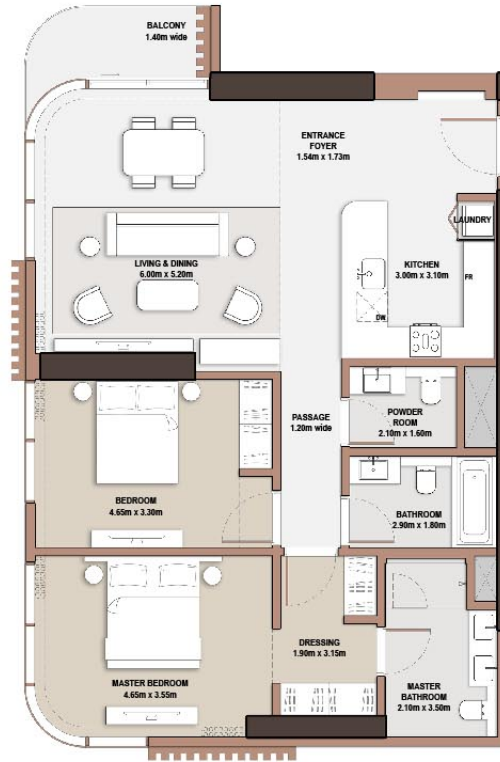

2-Bedroom

● *Type* C-2B-B.1

Unit Number			
104, 204, 304, 404, 504, 604, 704, 804, 904, 1004, 1304, 1404, 1504, 1604, 1704, 1804, 1904			
Unit Type	Suite Area N/A	SQM | SQFT	
C-2B-B.1	118.11	|	1,271.32
Balcony Area	SQM | SQFT	Total Area NSA	SQM | SQFT
5.48	| 58.99	123.59	| 1,330.31