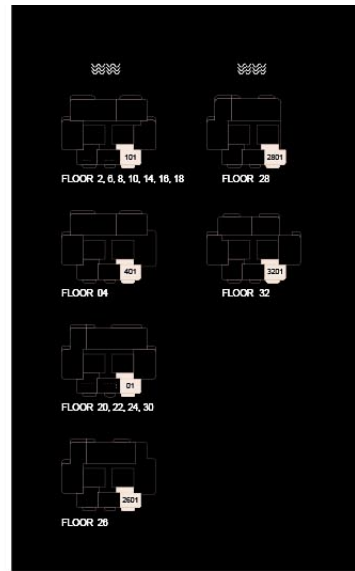

1-Bedroom

● *Type* C-1B-C.2

Unit Number		201, 401, 601, 801, 1001, 1401, 1601, 1801, 2001, 2201, 2401, 2601, 2801, 3001, 3201		
Unit Type	Suite Area N/A	SQM | SQFT		
C-1B-C.2	74.72	|	804.28	
Balcony Area	SQM | SQFT	Total Area NSA	SQM | SQFT	
8.36	|	83.08	|	894.26