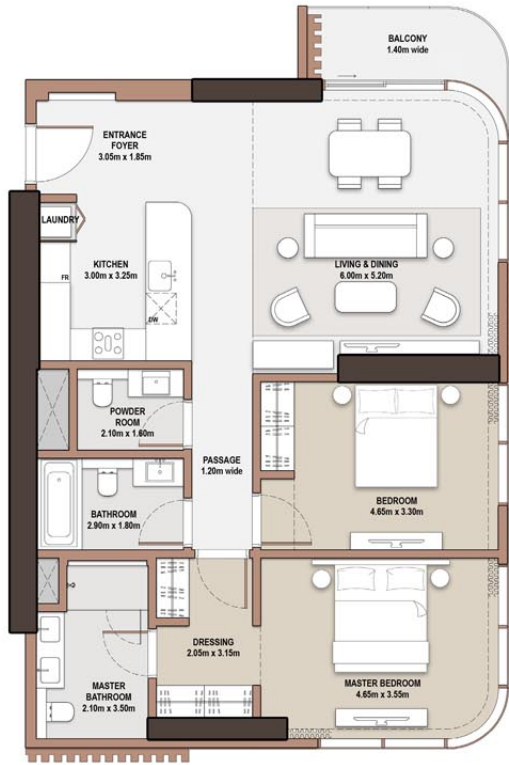

2-Bedroom

● *Type* B-2B-D.2

Unit Number			
2904, 3004, 3104			
Unit Type		Suite Area NSA	SQM | SQFT
B-2B-D.2		117.91	| 1,269.17
Balcony Area	SQM | SQFT	Total Area NSA	SQM | SQFT
5.97	| 64.26	123.88	| 1,333.43