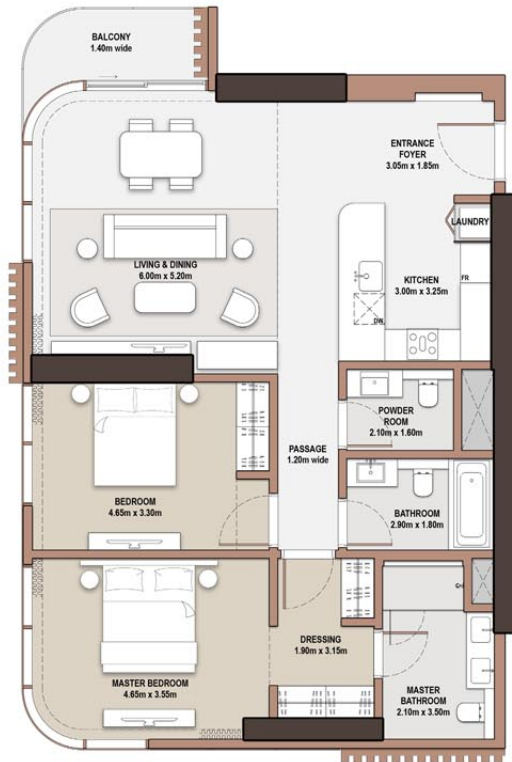

1-Bedroom

● *Type* A-1B-C.1

Unit Number			
103, 303, 503, 703, 903, 1103, 1303, 1703, 1903, 2103, 2303, 2503, 2703, 2903			
Unit Type	Suite Area NIA	SQM SGFT	
A-1B-C.1	74.72	804.28	
Balcony Area	SQM SGFT	Total Area NSA	SQM SGFT
6.64	71.47	81.36	875.75

 MERAAS

2-Bedroom

● *Type* B-2B-B.1

Unit Number			
103, 203, 303, 403, 503, 803, 903, 1003, 1103, 1203, 1303, 1403, 1503, 1603, 1703, 1803, 1903, 2101, 2903, 3003			
Unit Type	Suite Area NSA	SQM SQFT	
B-2B-B.1	118.21	1,272.40	
Balcony Area	SQM SQFT	Total Area NSA	SQM SQFT
5.48 58.99		123.69	1,331.39