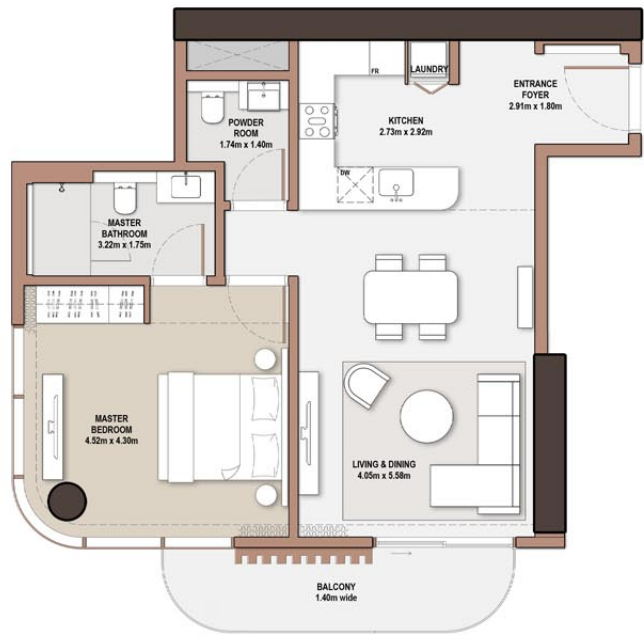

1-Bedroom

● *Type* A-1B-C.2

Unit Number			
203, 403, 603, 803, 1003, 1203, 1403, 1803, 2003, 2203, 2403, 2603, 2803			
Unit Type	Suite Area NIA	SQM | SGFT	
A-1B-C.2	74.72	| 804.28	
Balcony Area	SQM | SGFT	Total Area NSA	SQM | SGFT
8.36	| 89.99	83.08	| 894.26

THE EDIT AT

MERAAS