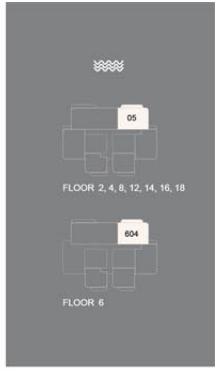

2-Bedroom

● *Type* B-2BM-A.1

Unit Number		205, 405, 604, 805, 1205, 1405, 1605, 1805	
Unit Type	Suite Area NSA	SQM | SQFT	120.35 | 1,295.44
B-2BM-A.1			
Balcony Area	SQM | SQFT	Total Area NSA	SQM | SQFT
13.79 | 148.43		134.14 | 1,443.87	

THE EDIT AT

MERAAS