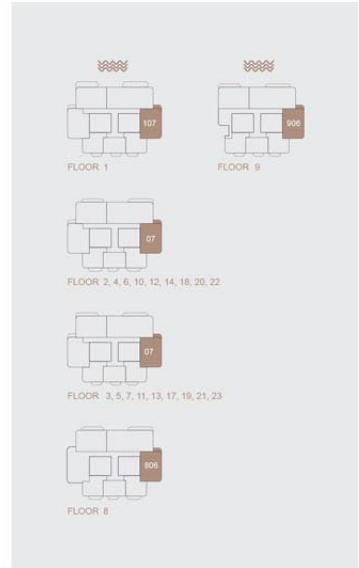

2-Bedroom

● *Type* A-2B-B.1

Unit Number			
107, 207, 307, 407, 507, 607, 707, 806, 906, 1007, 1107, 1207, 1307, 1407, 1707, 1807, 1907, 2007, 2107, 2207, 2307			
Unit Type	Suite Area NIA	SQM | SQFT	
A-2B-B.1	118.11	| 1,271.32	
Balcony Area	SQM | SQFT	Total Area NSA	SQM | SQFT
5.48	| 58.99	123.59	| 1,330.31

THE EDIT AT

MERAAS