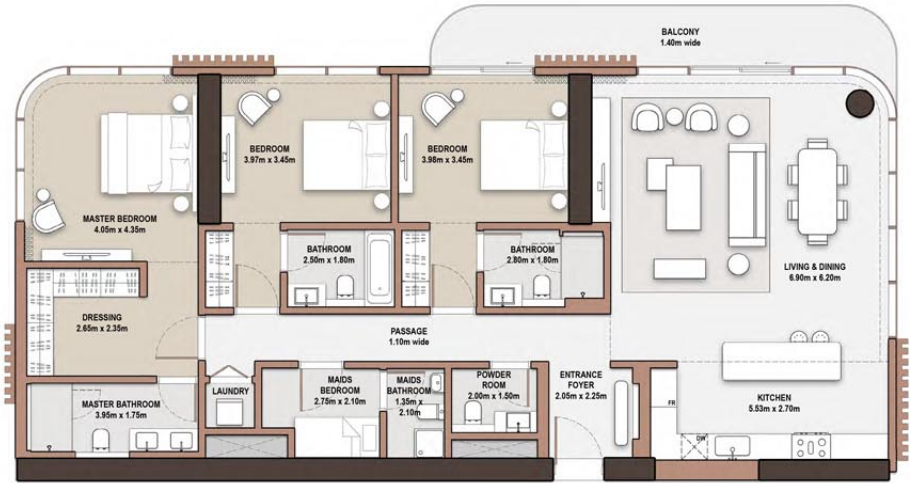

3-Bedroom

● *Type* A-3B-B.1

Unit Number		1602	
Unit Type	Suite Area NIA	SQM | SQFT	
A-3B-B.1	184.85	| 1,989.71	
Balcony Area	SQM | SQFT	Total Area NSA	SQM | SQFT
15.68 | 168.78		200.53	| 2,158.48

THE EDIT AT

MERAAS