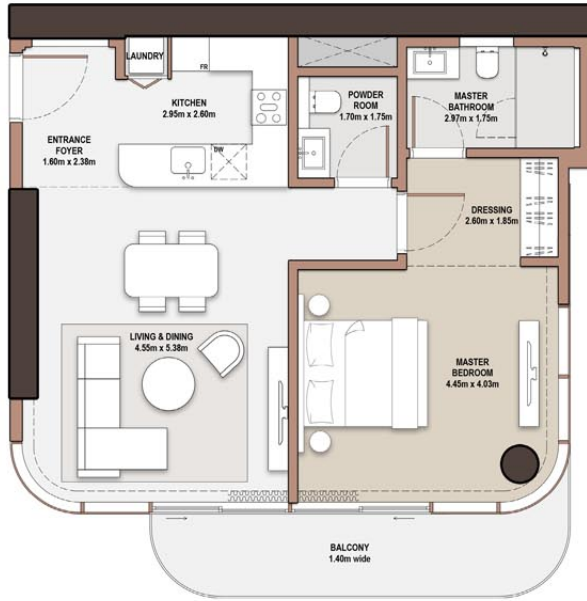

1-Bedroom

● *Type* B-1B-B.1

Unit Number			
201, 401, 601, 801, 1001, 1201, 1401, 1601, 1801, 2201, 2401, 2601, 2801, 3001, 3201, 3401			
Unit Type	Suite Area N/A	SQM | SQFT	
B-1B-B.1	77.05	|	829.36
Balcony Area	SQM | SQFT	Total Area NSA	SQM | SQFT
10.21	|	109.90	87.26 | 939.26