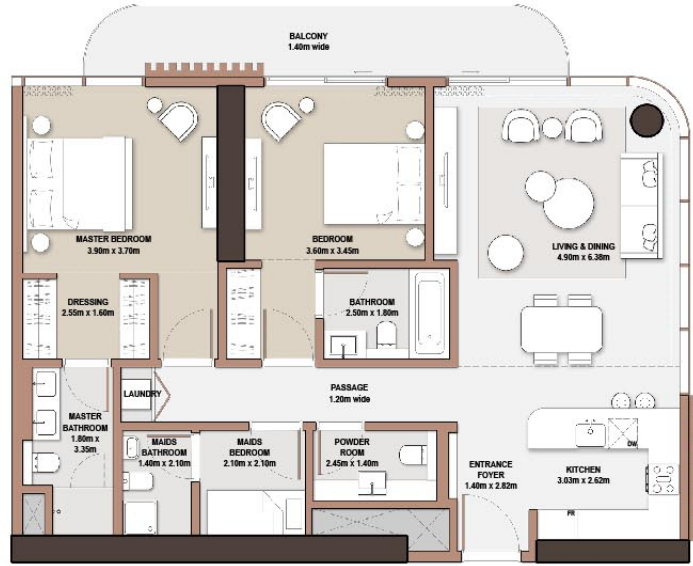

2-Bedroom

● *Type* C-2BM-A.1

Unit Number		206,406,606,806,1006,1406,1606,1806	
Unit Type	Suite Area N/A	SQM | SQFT	
C-2BM-A.1	120.35	|	1,295.44
Balcony Area	SQM | SQFT	Total Area NSA	SQM | SQFT
13.77	| 148.22	134.12	| 1,443.65

THE EDIT AT

MERAAS