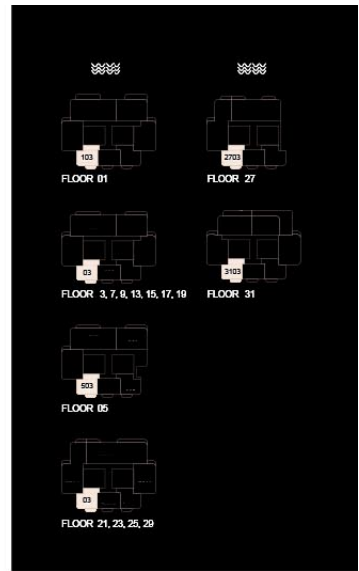

1-Bedroom

● *Type* C-1B-B.1

Unit Number			
103, 303, 503, 703, 903, 1303, 1503, 1703, 1903, 2103, 2303, 2503, 2703, 2903, 3103			
Unit Type	Suite Area NSA	SQM | SGFT	
C-1B-B.1	72.75	| 783.07	
Balcony Area	SQM | SGFT	Total Area NSA	SQM | SGFT
6.64	| 71.47	79.39	| 854.55