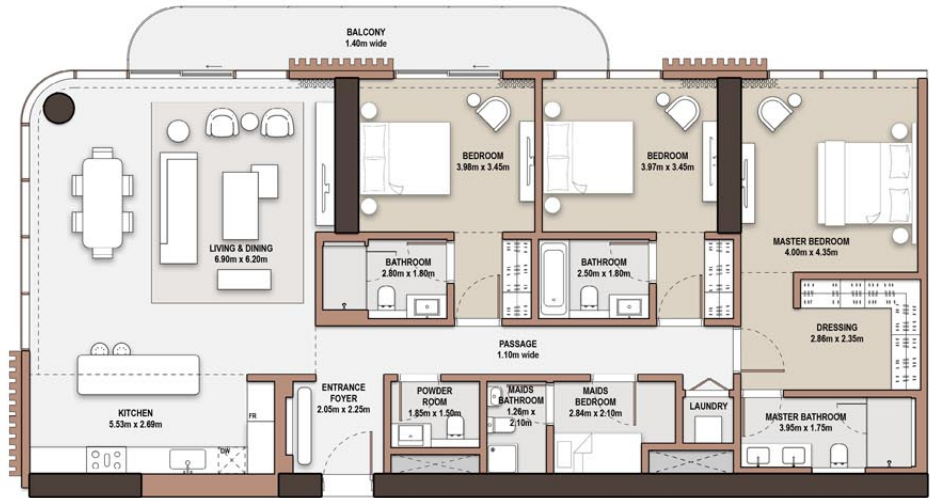

Unit Number		304, 504, 703, 904, 1304, 1504, 1704, 1904	
Unit Type	Suite Area NSA	SQM | SQFT	184.27 | 1,983.46
B-3B-A.2			
Balcony Area	SQM | SQFT	Total Area NSA	SQM | SQFT
15.51	166.95	199.78	2,150.41