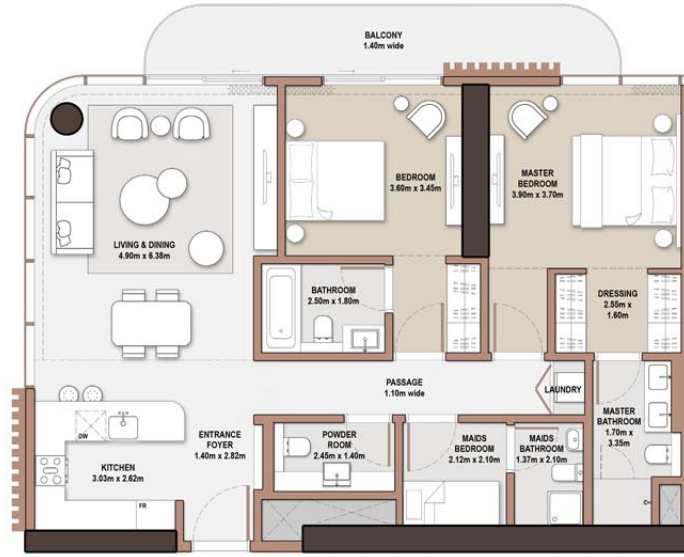

2-Bedroom

● *Type* A-2BM-A.1

Unit Number		205, 405, 605, 804, 1005, 1205, 1405, 1805, 2005, 2205	
Unit Type	Suite Area NIA	SQM | SQFT	
A-2BM-A.1	120.34	|	1,295.33
Balcony Area	SQM | SQFT	Total Area NSA	SQM | SQFT
13.77 | 148.22		134.11	| 1,443.55

THE EDIT AT 3

||| MERAAS