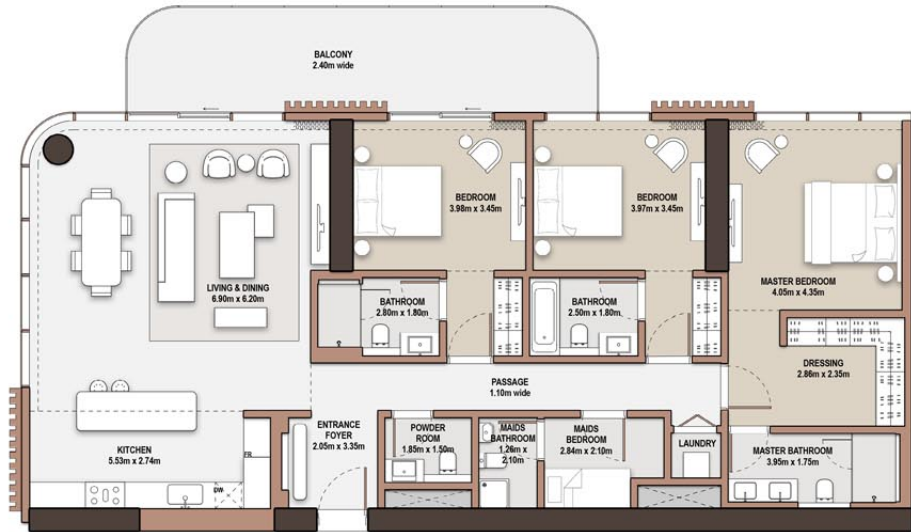

3-Bedroom

● *Type* B-3B-A.3

Unit Number 104	
Unit Type B-3B-A.3	Suite Area N/A SQM | SQFT 184.27 | 1,983.46
Balcony Area SQM | SQFT 26.31 | 283.20	Total Area NSA SQM | SQFT 210.58 | 2,266.66

THE EDIT AT

MERAAS