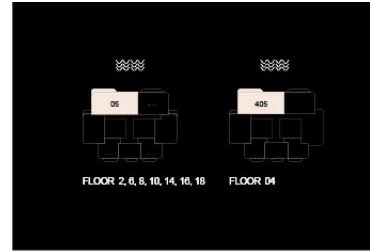

3-Bedroom

● *Type* C-3B-A.1

Unit Number			
205, 405, 605, 805, 1005, 1405, 1605, 1805			
Unit Type		Suite Area N/A	SQM | SQFT
C-3B-A.1		184.38	| 1,984.65
Balcony Area	SQM | SQFT	Total Area NSA	SQM | SQFT
15.68	| 168.78	200.06	| 2,153.43