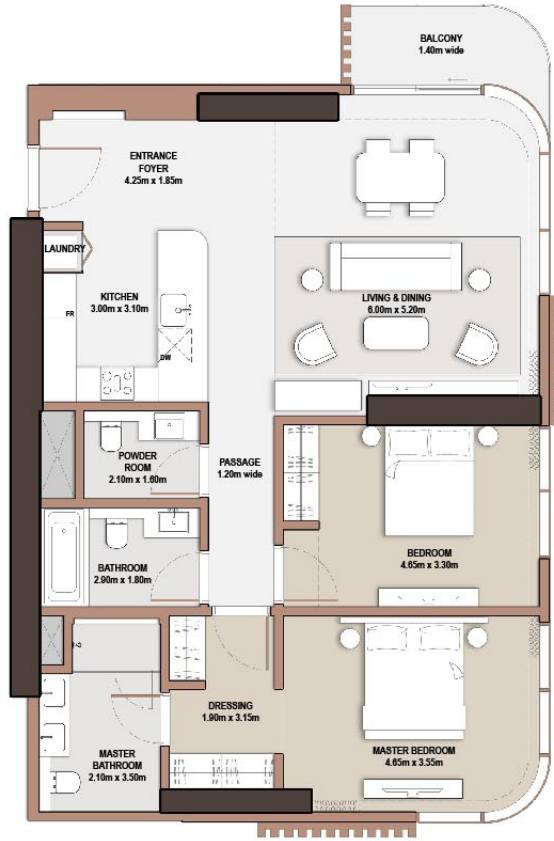

2-Bedroom

● *Type* C-2B-I.1

Unit Number		3107, 3207	
Unit Type	Suite Area N/A	SQM | SQFT	
C-2B-I.1	118.47	|	1,275.20
Balcony Area	SQM | SQFT	Total Area NSA	SQM | SQFT
5.59	| 60.17	124.06	| 1,335.37

THE EDIT AT

MERAAS