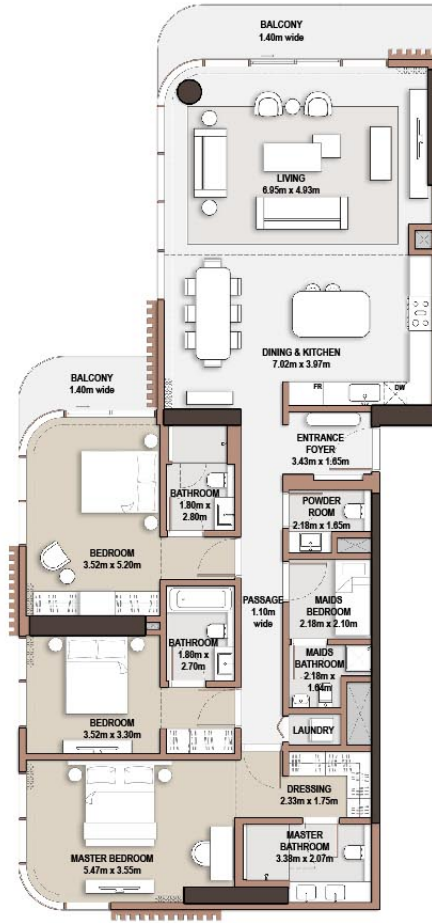

3-Bedroom

● *Type* C-3B-D.1

Unit Number			
2004, 2204, 2404, 2604, 2804, 3004			
Unit Type		Suite Area N/A	SQM | SQFT
C-3B-D.1		185.29	| 1,994.44
Balcony Area	SQM | SQFT	Total Area NSA	SQM | SQFT
16.05	| 172.76	201.34	| 2,167.20