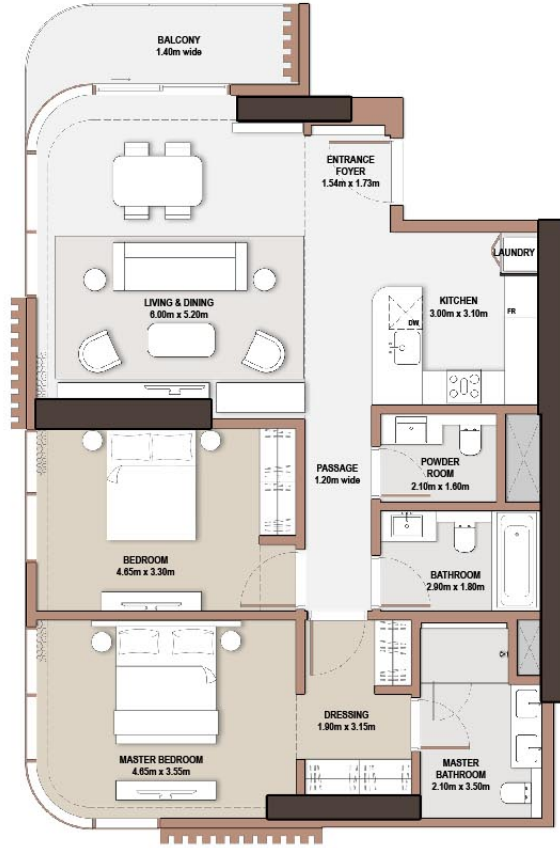

2-Bedroom

● *Type* C-2B-F.1

Unit Number			
3104, 3204			
Unit Type		Suite Area N/A	SQM | SQFT
C-2B-F.1		113.42	| 1,220.84
Balcony Area	SQM | SQFT	Total Area NSA	SQM | SQFT
7.39	| 79.55	120.81	| 1,300.39