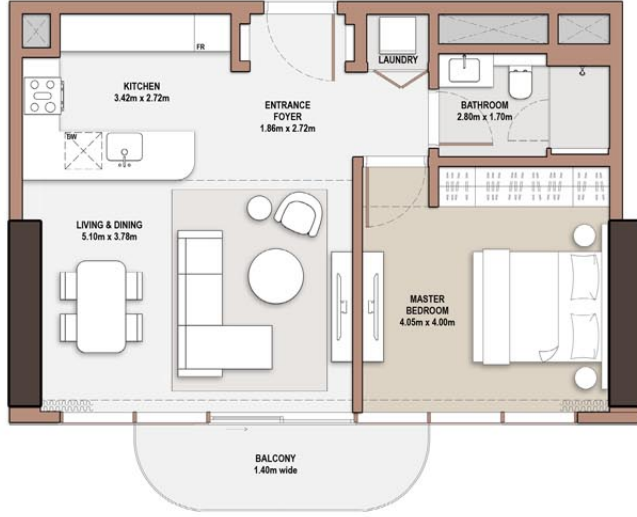

1-Bedroom

● *Type* A-1B-A.2

Unit Number			
202, 402, 602, 802, 1002, 1202, 1402, 1802, 2002, 2202, 2402, 2602, 2802			
Unit Type	Suite Area NIA	SQM | SGFT	
A-1B-A.2	63.71	| 685.77	
Balcony Area	Total Area NSA	SQM | SGFT	
6.40	70.11	| 754.66	

THE EDIT AT

MERAAS