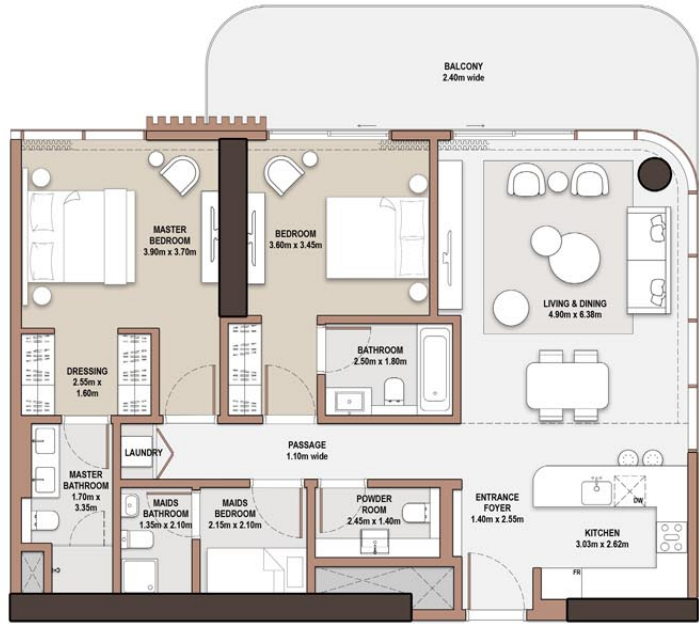

2-Bedroom

● *Type* B-2BM-A.3

Unit Number 105		Suite Area N/A		SQM | SQFT	
Unit Type B-2BM-A.3		120.35	|	1,295.44	
Balcony Area	SQM | SQFT	Total Area NSA	SQM | SQFT		
23.59	| 253.92	143.94	|	1,549.36	

THE EDIT AT

MERAAS