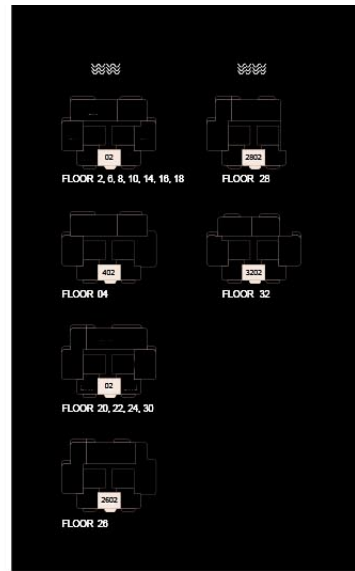

1-Bedroom

● *Type* C-1B-D.1

Unit Number			
202, 402, 602, 802, 1002, 1402, 1602, 1802, 2002, 2202, 2402, 2602, 2802, 3002, 3202			
Unit Type	Suite Area N/A	SQM | SQFT	
C-1B-D.1	63.71	| 685.77	
Balcony Area	SQM | SQFT	Total Area NSA	SQM | SQFT
6.40	| 68.89	70.11	| 754.66