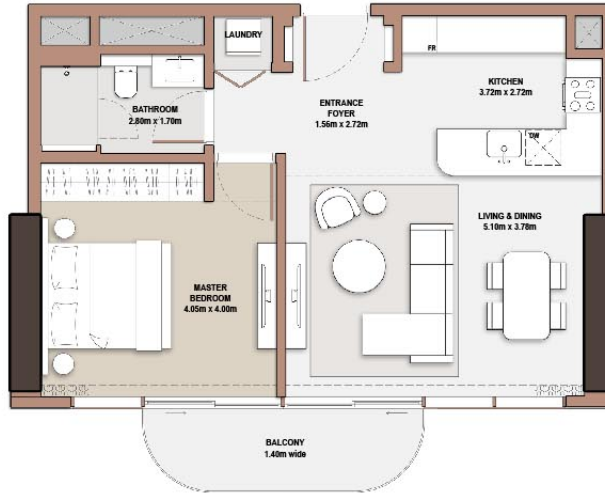

1-Bedroom

● *Type* C-1B-A.1

Unit Number			
102, 302, 502, 702, 902, 1302, 1502, 1702, 1902, 2102, 2302, 2502, 2702, 2902, 3102			
Unit Type	Suite Area N/A	SQM | SQFT	
C-1B-A.1	63.56 | 684.15		
Balcony Area	SQM | SQFT	Total Area NSA	SQM | SQFT
6.56 | 70.61		70.12 | 754.76