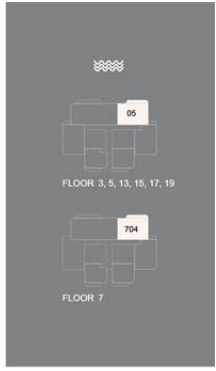

2-Bedroom

● *Type* B-2BM-A.2

Unit Number			
305, 505, 704, 1305, 1505, 1705, 1905			
Unit Type	Suite Area NSA	SQM | SQFT	
B-2BM-A.2	120.35	| 1,295.44	
Balcony Area	SQM | SQFT	Total Area NSA	SQM | SQFT
13.99	| 150.59	134.34	| 1,446.02

THE EDIT AT

MERAAS