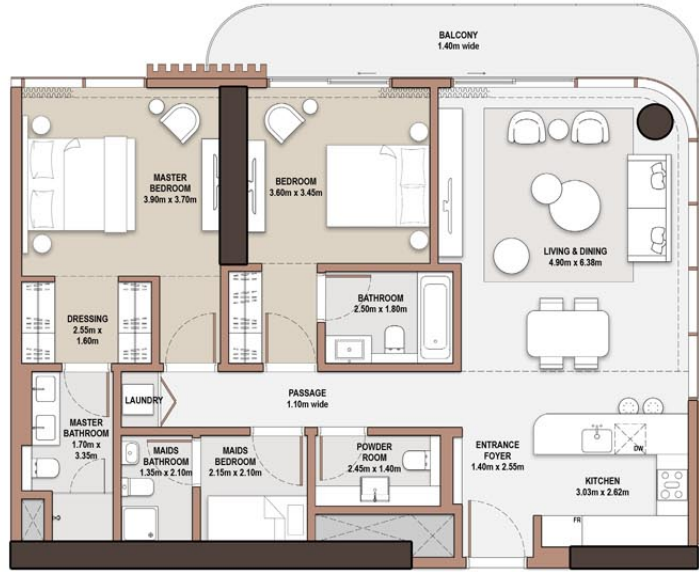

2-Bedroom

● *Type* B-2BM-A.2

Unit Number			
305, 505, 704, 1305, 1505, 1705, 1905			
Unit Type	Suite Area NSA	SQM | SQFT	
B-2BM-A.2	120.35	| 1,295.44	
Balcony Area	SQM | SQFT	Total Area NSA	SQM | SQFT
13.99	| 150.59	134.34	| 1,446.02

THE EDIT AT

MERAAS