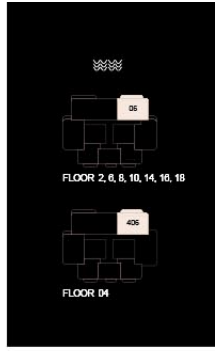

2-Bedroom

● *Type* C-2BM-A.1

Unit Number		206,406,606,806,1006,1406,1606,1806	
Unit Type	Suite Area N/A	SQM | SQFT	
C-2BM-A.1	120.35	|	1,295.44
Balcony Area	SQM | SQFT	Total Area NSA	SQM | SQFT
13.77	| 148.22	134.12	| 1,443.65

THE EDIT AT

MERAAS