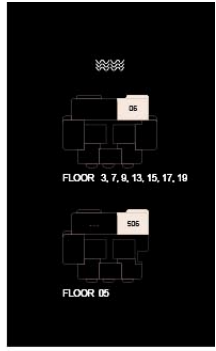

2-Bedroom

● *Type* C-2BM-A.2

Unit Number		306, 506, 706, 906, 1306, 1506, 1706, 1906	
Unit Type	Suite Area N/A	SGM | SQFT	
C-2BM-A.2	120.35	|	1,295.44
Balcony Area	SGM | SQFT	Total Area NSA	SGM | SQFT
13.97	| 150.37	134.32	| 1,445.81