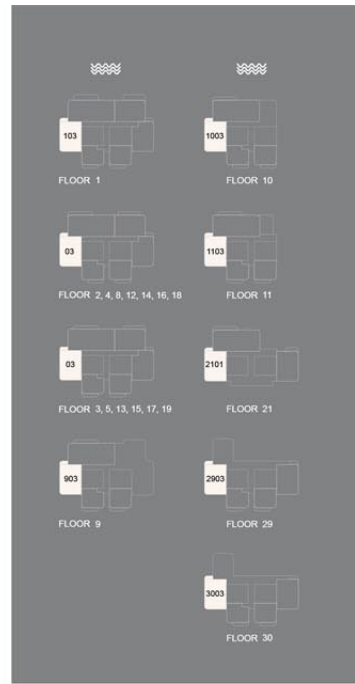

2-Bedroom

● *Type* B-2B-B.1

Unit Number			
103, 203, 303, 403, 503, 803, 903, 1003, 1103, 1203, 1303, 1403, 1503, 1603, 1703, 1803, 1903, 2101, 2903, 3003			
Unit Type	Suite Area NSA	SQM | SQFT	
B-2B-B.1	118.21	| 1,272.40	
Balcony Area	SQM | SQFT	Total Area NSA	SQM | SQFT
5.48 | 58.99		123.69	| 1,331.39