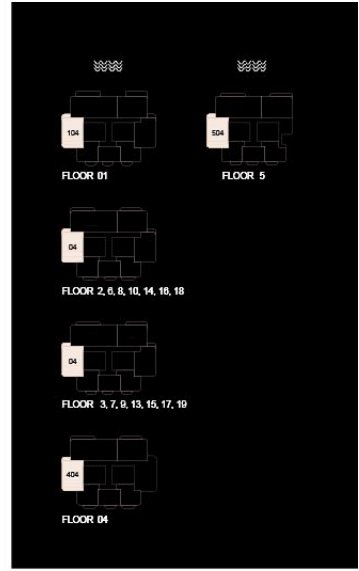

2-Bedroom

● *Type* C-2B-B.1

Unit Number			
104, 204, 304, 404, 504, 604, 704, 804, 904, 1004, 1304, 1404, 1504, 1604, 1704, 1804, 1904			
Unit Type	Suite Area N/A	SQM | SQFT	
C-2B-B.1	118.11	|	1,271.32
Balcony Area	SQM | SQFT	Total Area NSA	SQM | SQFT
5.48	| 58.99	123.59	| 1,330.31