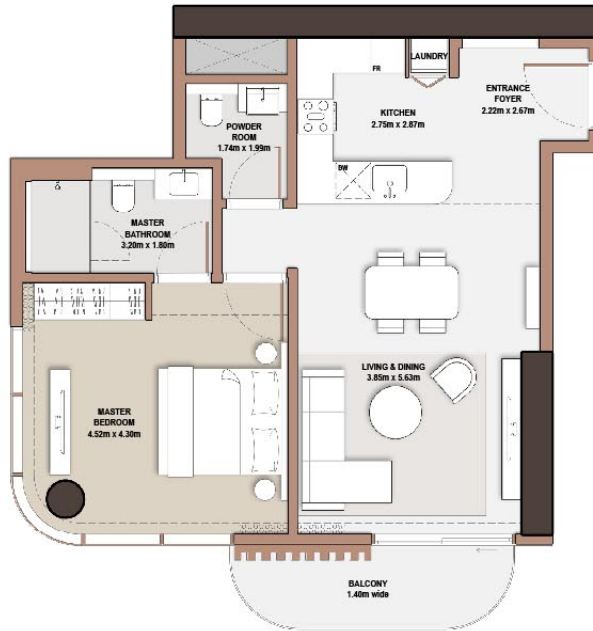

 MERAAS

2-Bedroom

● *Type* B-2B-B.1

Unit Number			
103, 203, 303, 403, 503, 803, 903, 1003, 1103, 1203, 1303, 1403, 1503, 1603, 1703, 1803, 1903, 2101, 2903, 3003			
Unit Type	Suite Area NSA	SQM SQFT	
B-2B-B.1	118.21	1,272.40	
Balcony Area	SQM SQFT	Total Area NSA	SQM SQFT
5.48 58.99		123.69	1,331.39

1-Bedroom

● *Type* C-1B-A.1

Unit Number			
102, 302, 502, 702, 902, 1302, 1502, 1702, 1902, 2102, 2302, 2502, 2702, 2902, 3102			
Unit Type	Suite Area N/A	SQM SQFT	
C-1B-A.1	63.56 684.15		
Balcony Area	SQM SQFT	Total Area NSA	SQM SQFT
6.56 70.61		70.12 754.76	

1-Bedroom

● *Type* C-1B-B.1

Unit Number			
103, 303, 503, 703, 903, 1303, 1503, 1703, 1903, 2103, 2303, 2503, 2703, 2903, 3103			
Unit Type	Suite Area NSA	SQM SGFT	
C-1B-B.1	72.75	783.07	
Balcony Area	SQM SGFT	Total Area NSA	SQM SGFT
6.64	71.47	79.39	854.55