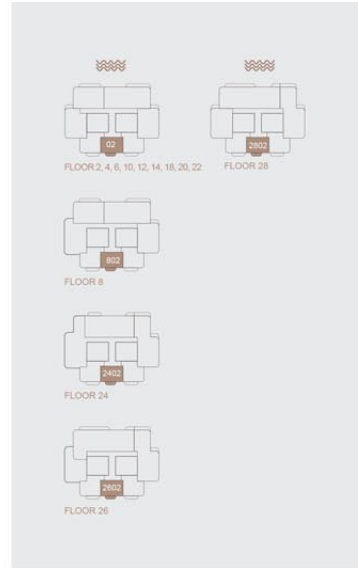

1-Bedroom

● *Type* A-1B-A.2

Unit Number			
202, 402, 602, 802, 1002, 1202, 1402, 1802, 2002, 2202, 2402, 2602, 2802			
Unit Type	Suite Area NIA	SQM | SGFT	
A-1B-A.2	63.71	| 685.77	
Balcony Area	Total Area NSA	SQM | SGFT	
6.40	70.11	| 754.66	

THE EDIT AT

MERAAS