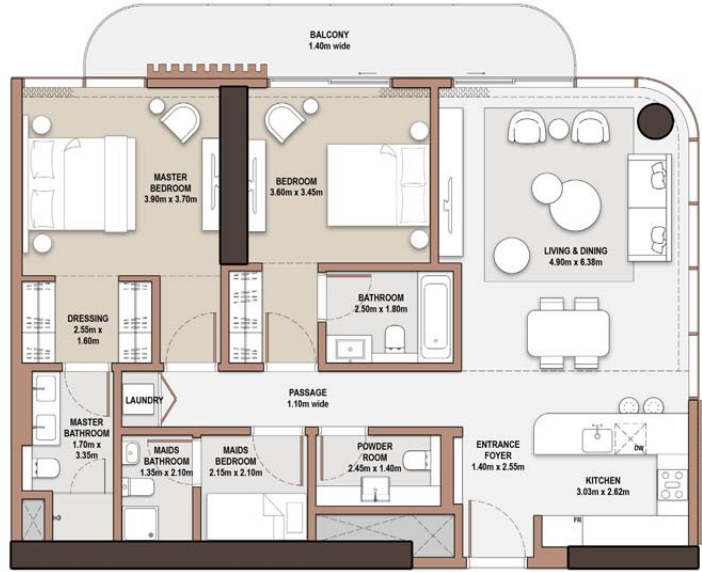

2-Bedroom

● *Type* B-2BM-A.1

Unit Number		205, 405, 604, 805, 1205, 1405, 1605, 1805	
Unit Type	Suite Area NSA	SQM | SQFT	120.35 | 1,295.44
B-2BM-A.1			
Balcony Area	SQM | SQFT	Total Area NSA	SQM | SQFT
13.79 | 148.43		134.14 | 1,443.87	

THE EDIT AT

MERAAS