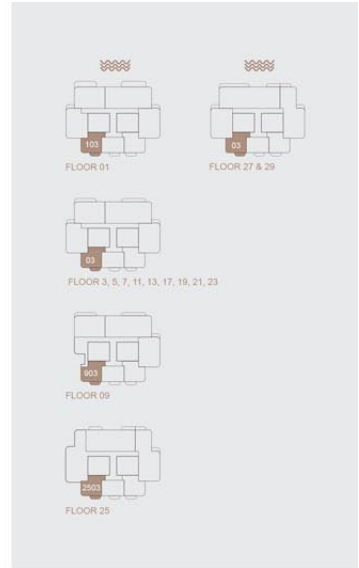

1-Bedroom

● *Type* A-1B-C.1

Unit Number			
103, 303, 503, 703, 903, 1103, 1303, 1703, 1903, 2103, 2303, 2503, 2703, 2903			
Unit Type	Suite Area NIA	SQM | SGFT	
A-1B-C.1	74.72	| 804.28	
Balcony Area	SQM | SGFT	Total Area NSA	SQM | SGFT
6.64	| 71.47	81.36	| 875.75

THE EDIT AT

MERAAS