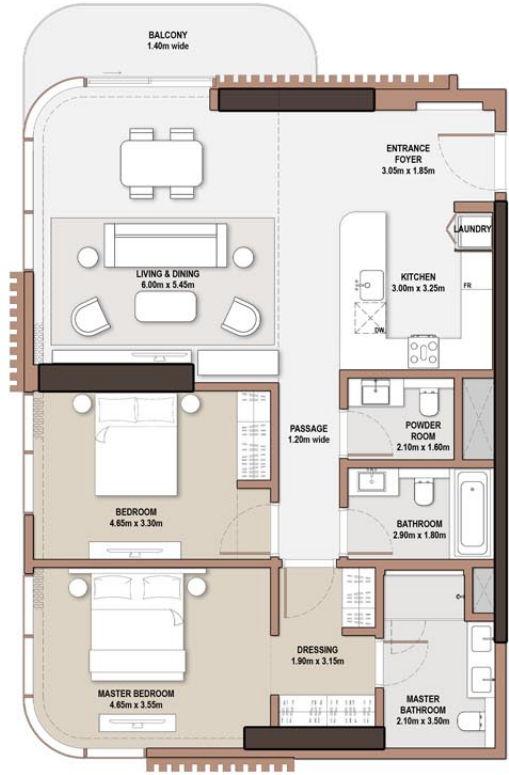

2-Bedroom

● *Type* A-2B-E.1

Unit Number 1601			
Unit Type A-2B-E.1	Suite Area NIA 118.75	SQM | SQFT | 1,278.21	
Balcony Area 8.89	SQM | SQFT | 95.69	Total Area NSA 127.64	SQM | SQFT | 1,373.90

THE EDIT AT

MERAAS