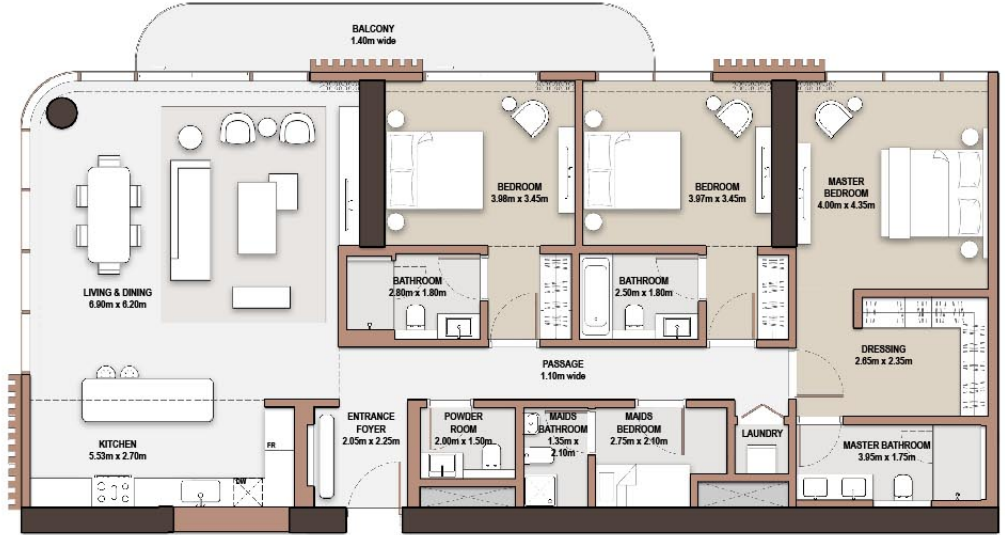

3-Bedroom

● *Type* C-3B-A.2

Unit Number			
305, 505, 705, 905, 1305, 1505, 1705, 1905			
Unit Type		Suite Area N/A	SQM | SQFT
C-3B-A.2		184.38	| 1,984.65
Balcony Area	SQM | SQFT	Total Area NSA	SQM | SQFT
15.48	| 166.63	199.86	| 2,151.27