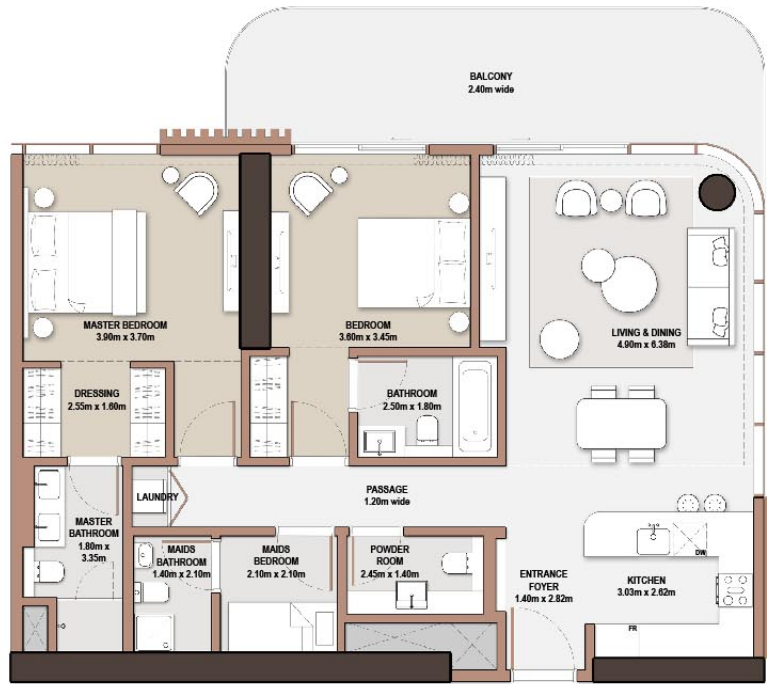

 MERAAS

3-Bedroom

● *Type* B-3B-A.3

Unit Number 104	
Unit Type B-3B-A.3	Suite Area N/A SQM SQFT 184.27 1,983.46
Balcony Area SQM SQFT 26.31 283.20	Total Area NSA SQM SQFT 210.58 2,266.66

THE EDIT AT

Disclaimer: Plans, details and unit orientation included are indicative only and are subject to change by the developer/seller at its sole discretion without notice and/or liability. All images, including features, finishes, furnishings, view and scale are illustrative only. Final areas, orientation, dimensions, layout and materials may differ from those stated.

MERAAS

2-Bedroom

● *Type* C-2BM-A.3

Unit Number		106	
Unit Type	Suite Area N/A	SQM SQFT	
C-2BM-A.3	120.36		1,295.54
Balcony Area	SQM SQFT	Total Area NSA	SQM SQFT
23.59	253.92	143.95	1,549.46

3-Bedroom

● *Type* C-3B-A.3