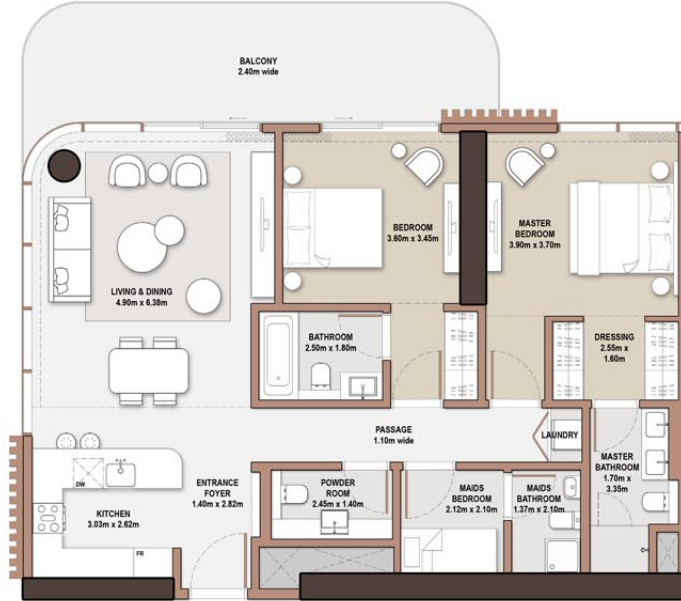

The Edit at D3 - Apartment

2-Bedroom

- *Type* A-2BM-A.3

Unit Number		105	
Unit Type	Suite Area NIA	SGM SQFT	
A-2BM-A.3	120.34		1,295.33
Balcony Area	Total Area NSA	SGM SQFT	
23.59	143.93		1,549.25

3-Bedroom