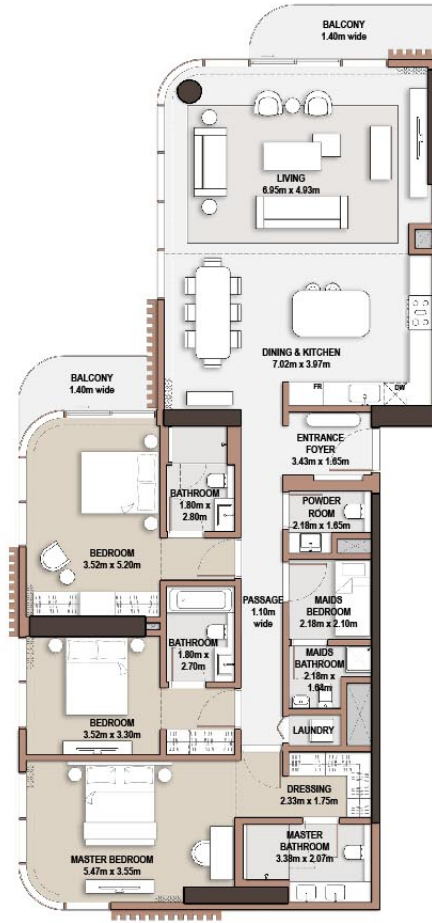

3-Bedroom

● *Type* C-3B-D.2

Unit Number 2104, 2304, 2504, 2704, 2904			
Unit Type C-3B-D.2	Suite Area N/A 185.29	SGM | SQFT | 1,994.44	
Balcony Area 12.30	SGM | SQFT | 132.40	Total Area NSA 197.59	SGM | SQFT | 2,126.84

THE EDIT AT

MERAAS