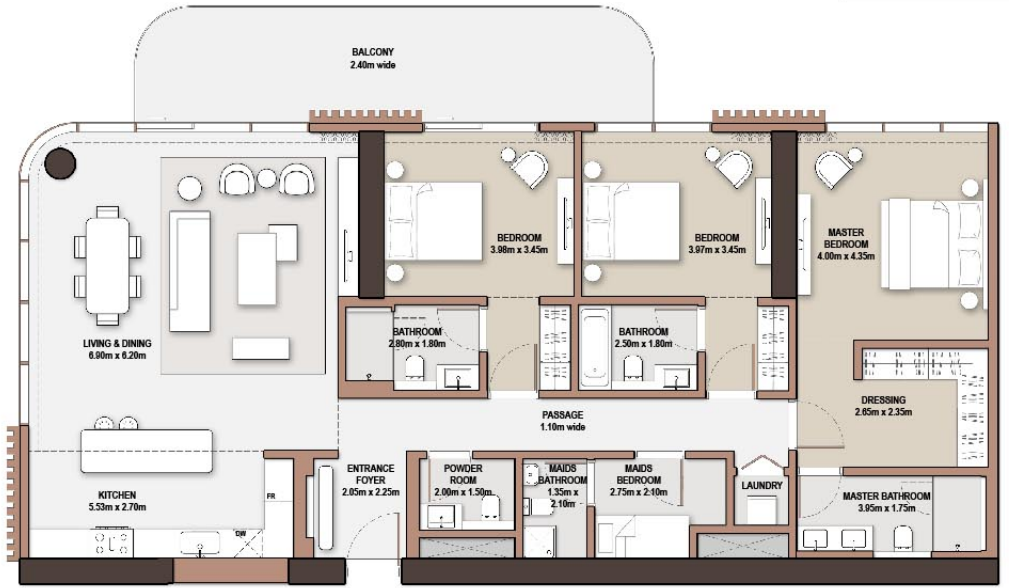

MERAAS

2-Bedroom

● *Type* C-2BM-A.3

Unit Number		106	
Unit Type	Suite Area N/A	SQM SQFT	
C-2BM-A.3	120.36		1,295.54
Balcony Area	SQM SQFT	Total Area NSA	SQM SQFT
23.59	253.92	143.95	1,549.46

3-Bedroom

● *Type* C-3B-A.3