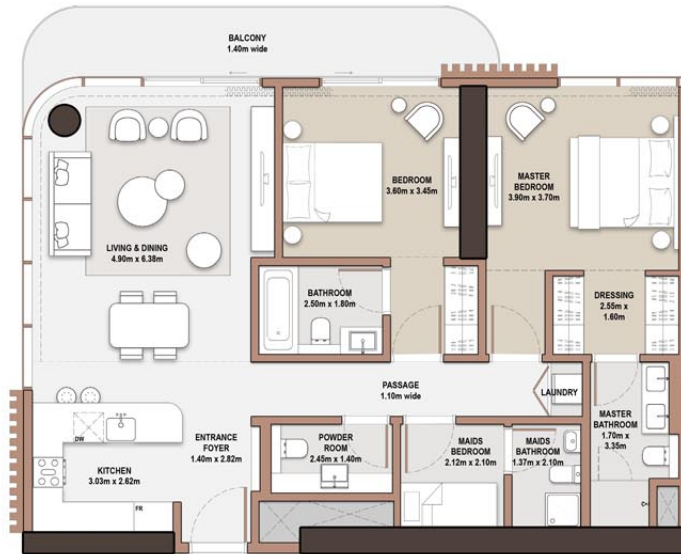

2-Bedroom

● *Type* A-2BM-A.2

Unit Number			
305, 505, 705, 904, 1105, 1305, 1705, 1905, 2105, 2305			
Unit Type	Suite Area NIA	SQM | SQFT	
A-2BM-A.2	120.34	| 1,295.33	
Balcony Area	SQM | SQFT	Total Area NSA	SQM | SQFT
13.97	| 150.37	134.31	| 1,445.70

THE EDIT AT 3

||| MERAAS