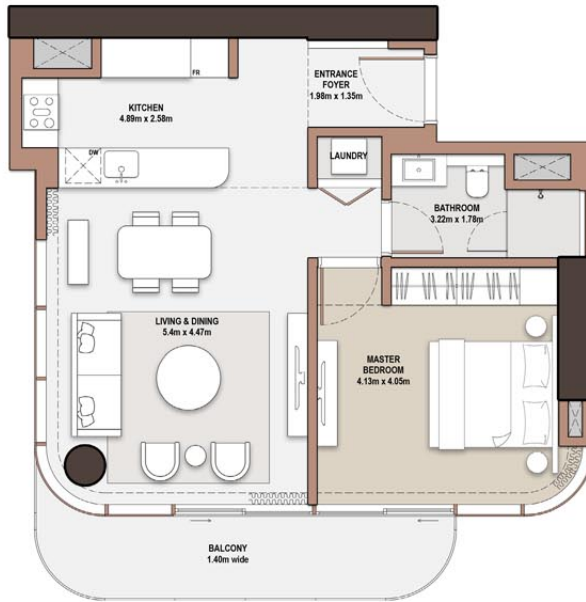

1-Bedroom

● *Type* B-1B-A.2

Unit Number			
102, 302, 502, 702, 902, 1102, 1302, 1502, 1702, 1902, 2302, 2502, 2702, 2902, 3102, 3302, 3502			
Unit Type	Suite Area NSA	SQM | SQFT	
B-1B-A.2	70.90	| 763.16	
Balcony Area	SQM | SQFT	Total Area NSA	SQM | SQFT
10.25 | 110.33		81.15 | 873.49