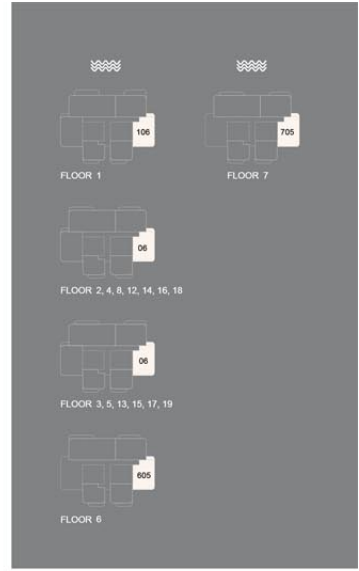

2-Bedroom

● *Type* B-2B-A.1

Unit Number			
106, 206, 306, 406, 506, 605, 705, 806, 1206, 1306, 1406, 1506, 1606, 1706, 1806, 1906			
Unit Type	Suite Area NSA	SQM | SQFT	
B-2B-A.1	112.24	| 1,208.14	
Balcony Area	SQM | SQFT	Total Area NSA	SQM | SQFT
5.49	| 59.09	117.73	| 1,267.23

THE EDIT AT

MERAAS