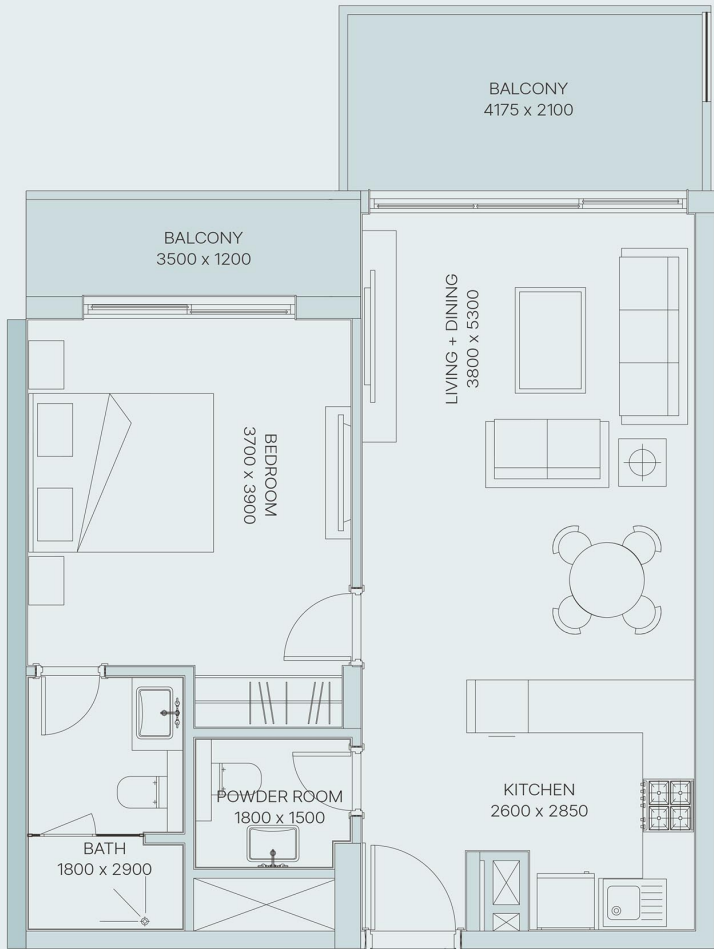

The Haven 3 by Meraki - Apartment

1 BEDROOM TYPE A

Internal Living Area	638.19 sq.ft
Outdoor Living Area	149.94 sq.ft
Total Living Area	788.13 sq.ft

All floor plans, layouts, and measurements are provided for illustrative purposes only and are subject to change without prior notice.

STUDIO TYPE A

Internal Living Area	389.33 sq.ft
Outdoor Living Area	107.64 sq.ft
Total Living Area	496.97 sq.ft

All floor plans, layouts, and measurements are provided for illustrative purposes only and are subject to change without prior notice.

1st & 2nd Floor

3rd Floor

4th Floor

5th Floor

6th Floor

Park view

7th Floor

2 BEDROOM TYPE D

All floor plans, layouts, and measurements are provided for illustrative purposes only and are subject to change without prior notice.

1st & 2nd Floor

3rd Floor

4th Floor

5th Floor

6th Floor

7th Floor

Park view