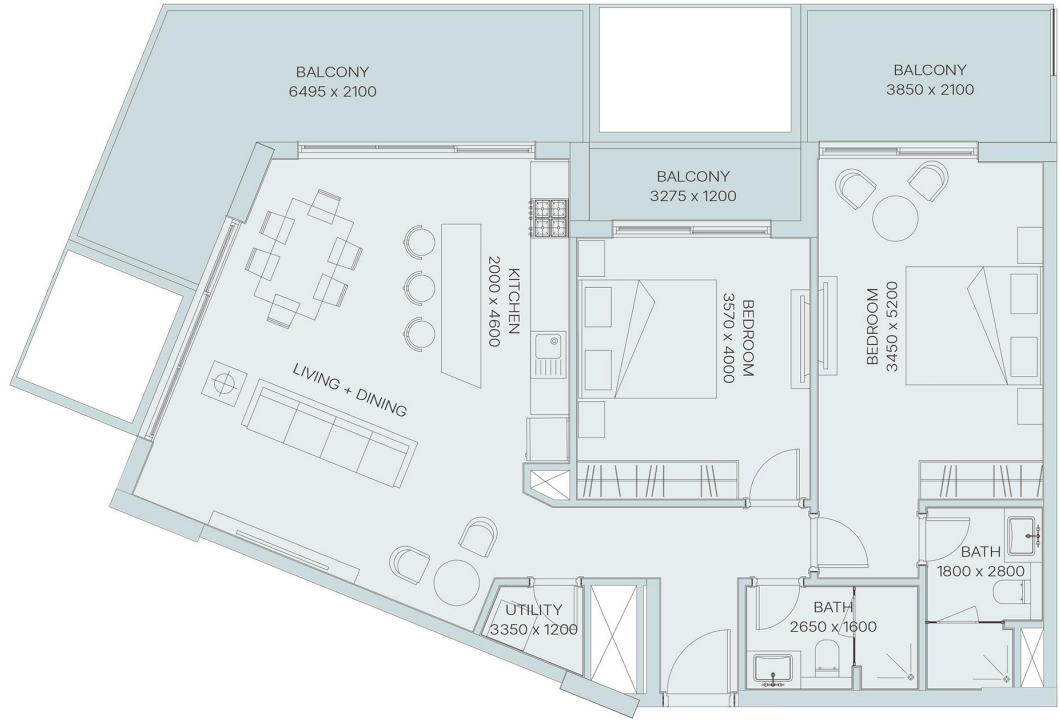

All floor plans, layouts, and measurements are provided for illustrative purposes only and are subject to change without prior notice.

1st & 2nd Floor

3rd Floor

4th Floor

5th Floor

6th Floor

7th Floor

Park view

2 BEDROOM TYPE I

Internal Living Area	1013.10 sq.ft
Outdoor Living Area	345.52 sq.ft
Total Living Area	1358.62 sq.ft

Floor plans, layouts, and measurements are provided for illustrative purposes only and are subject to change without prior notice.