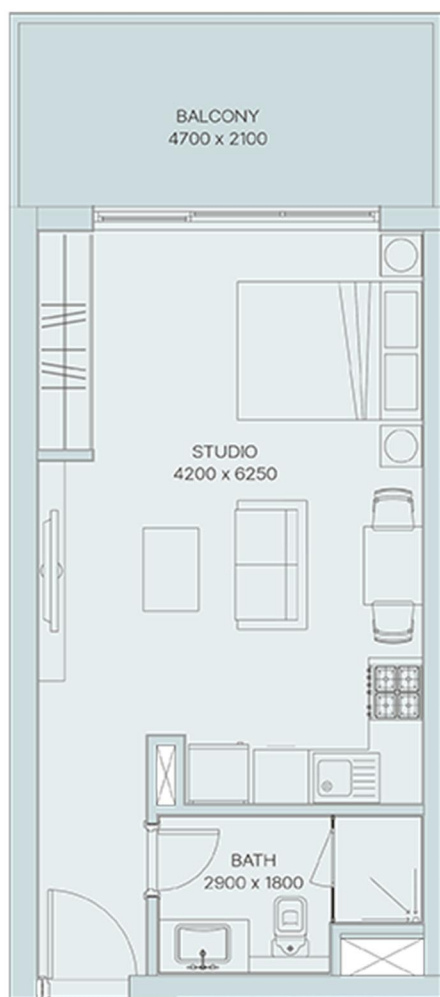

The Haven 3 by Meraki - Apartment

1 BEDROOM TYPE A

Internal Living Area	638.19 sq.ft
Outdoor Living Area	149.94 sq.ft
Total Living Area	788.13 sq.ft

All floor plans, layouts, and measurements are provided for illustrative purposes only and are subject to change without prior notice.

STUDIO TYPE A

Internal Living Area	389.33 sq.ft
Outdoor Living Area	107.64 sq.ft
Total Living Area	496.97 sq.ft

All floor plans, layouts, and measurements are provided for illustrative purposes only and are subject to change without prior notice.

1st & 2nd Floor

3rd Floor

4th Floor

5th Floor

6th Floor

Park view

7th Floor

2 BEDROOM TYPE D

All floor plans, layouts, and measurements are provided for illustrative purposes only and are subject to change without prior notice.

1st & 2nd Floor

3rd Floor

4th Floor

5th Floor

6th Floor

7th Floor

Park view