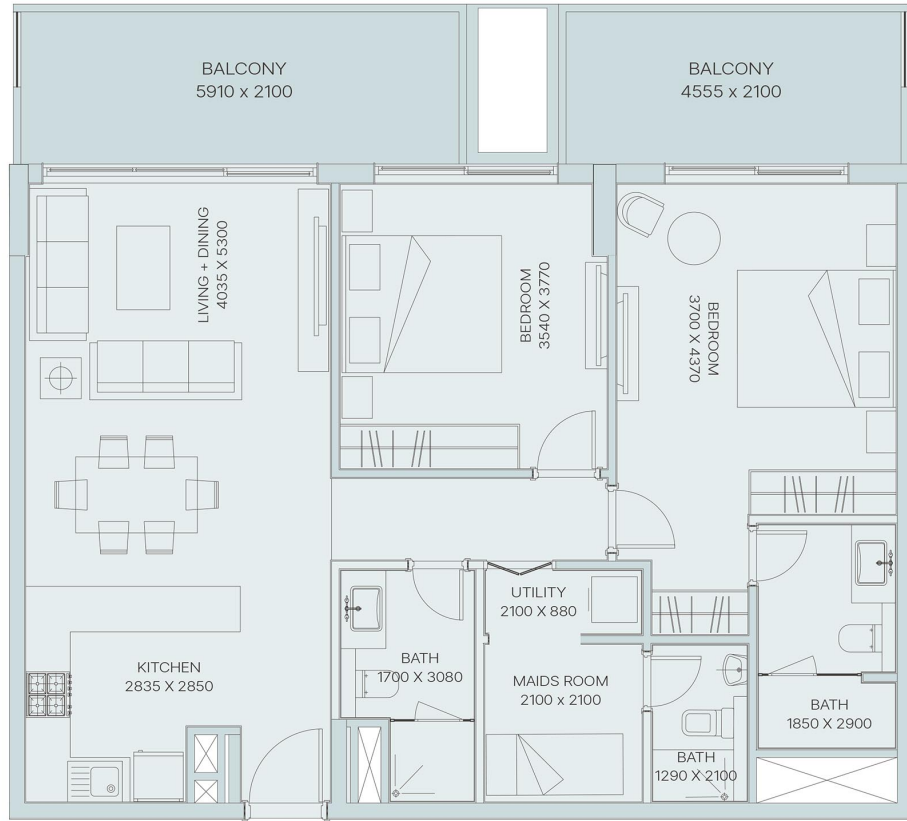

STUDIO TYPE A

Internal Living Area	389.33 sq.ft
Outdoor Living Area	107.64 sq.ft
Total Living Area	496.97 sq.ft

All floor plans, layouts, and measurements are provided for illustrative purposes only and are subject to change without prior notice.

1st & 2nd Floor

3rd Floor

4th Floor

5th Floor

6th Floor

Park view

7th Floor

2 BEDROOM TYPE D

Internal Living Area	1027.84 sq.ft
Outdoor Living Area	244.13 sq.ft
Total Living Area	1271.97 sq.ft

All floor plans, layouts, and measurements are provided for illustrative purposes only and are subject to change without prior notice.

All floor plans, layouts, and measurements are provided for illustrative purposes only and are subject to change without prior notice.

1st & 2nd Floor

3rd Floor

4th Floor

5th Floor

6th Floor

7th Floor

Park view