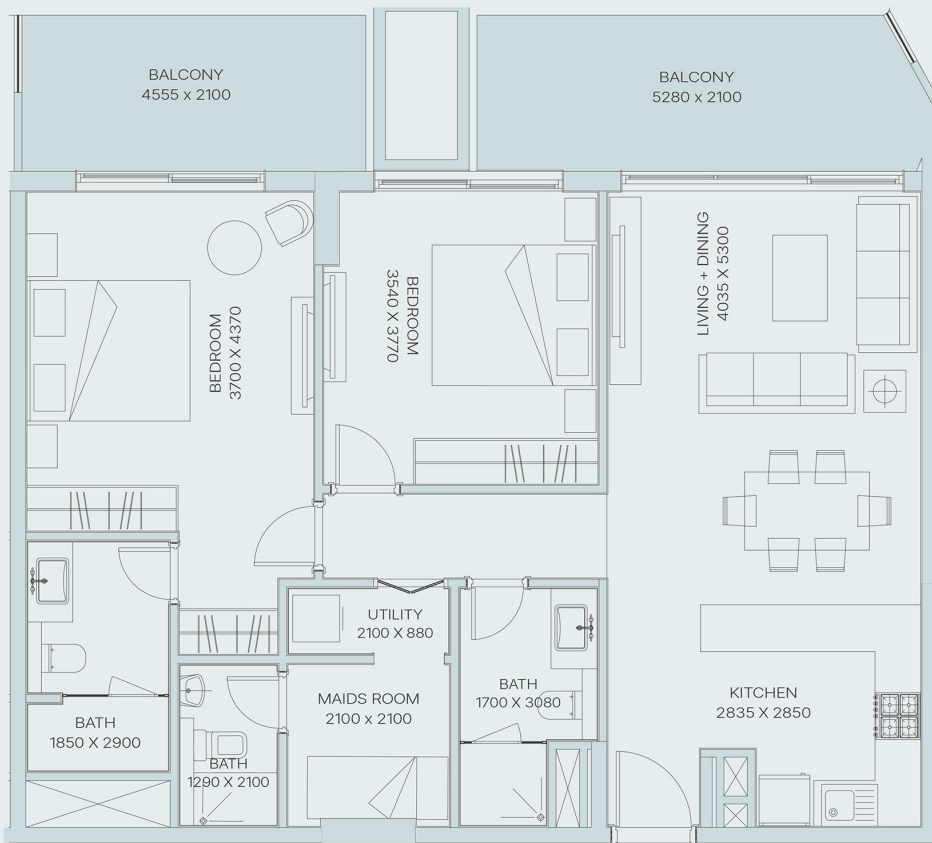

STUDIO TYPE A

Internal Living Area	389.33 sq.ft
Outdoor Living Area	107.64 sq.ft
Total Living Area	496.97 sq.ft

All floor plans, layouts, and measurements are provided for illustrative purposes only and are subject to change without prior notice.

1st & 2nd Floor

3rd Floor

4th Floor

5th Floor

6th Floor

Park view

7th Floor

2 BEDROOM TYPE D

Internal Living Area	1027.84 sq.ft
Outdoor Living Area	244.13 sq.ft
Total Living Area	1271.97 sq.ft

All floor plans, layouts, and measurements are provided for illustrative purposes only and are subject to change without prior notice.

All floor plans, layouts, and measurements are provided for illustrative purposes only and are subject to change without prior notice.

1st & 2nd Floor

3rd Floor

4th Floor

5th Floor

6th Floor

7th Floor

Park view