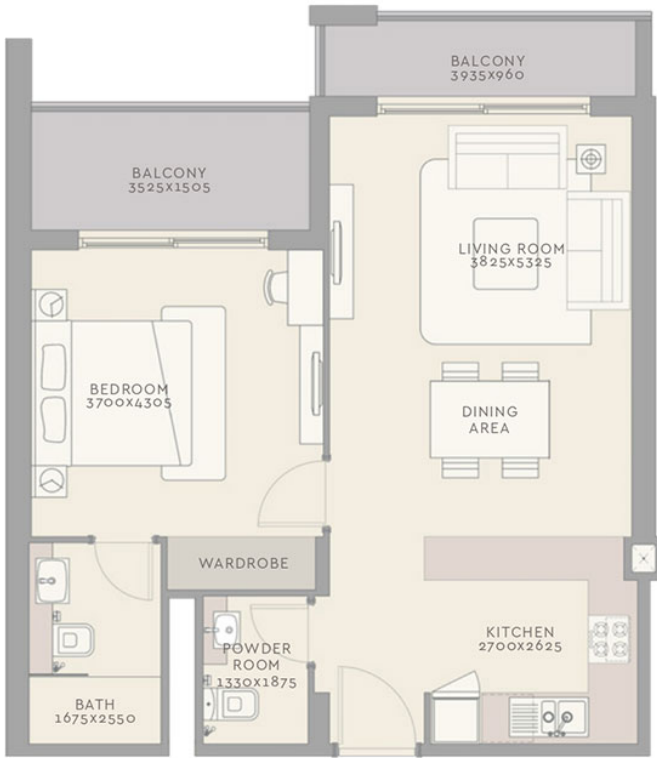

1st Floor

STUDIO TYPE D

Internal Living Area	426.04 sq.ft
Outdoor Living Area	83.53 sq.ft
Total Living Area	509.57 sq.ft

1st Floor

2nd Floor

3rd - 8th Floor

1 BEDROOM TYPE D

Internal Living Area	611.61 sq.ft
Outdoor Living Area	118.94 sq.ft
Total Living Area	730.55 sq.ft