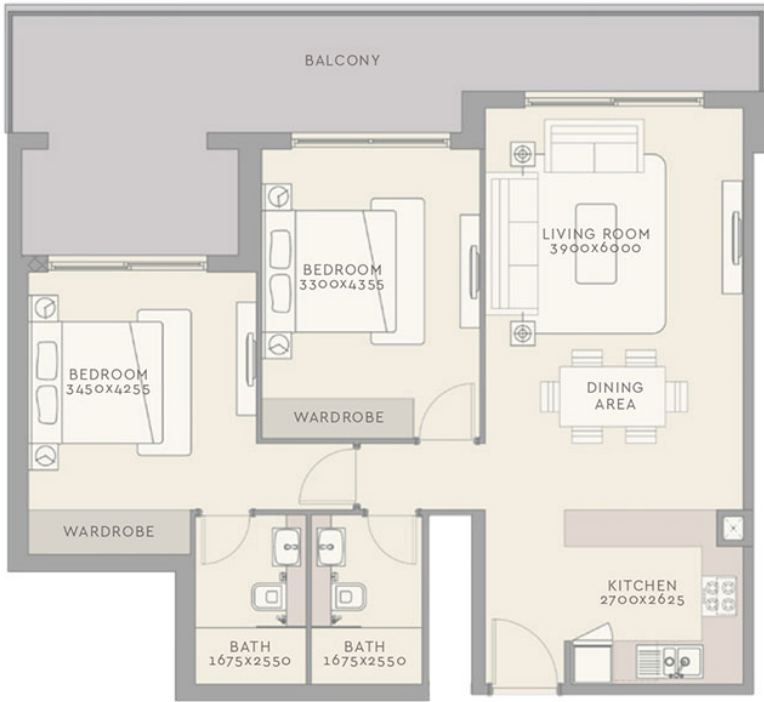

1st Floor

1 BEDROOM TYPE C

Internal Living Area	636.80 sq.ft
Outdoor Living Area	125.29 sq.ft
Total Living Area	762.09 sq.ft

2 BEDROOM TYPE D

Internal Living Area	862.73 sq.ft
Outdoor Living Area	278.25 sq.ft
Total Living Area	1140.98 sq.ft

1st Floor

STUDIO TYPE D

Internal Living Area	426.04 sq.ft
Outdoor Living Area	83.53 sq.ft
Total Living Area	509.57 sq.ft

1st Floor

2nd Floor

3rd - 8th Floor

1 BEDROOM TYPE D

Internal Living Area	611.61 sq.ft
Outdoor Living Area	118.94 sq.ft
Total Living Area	730.55 sq.ft