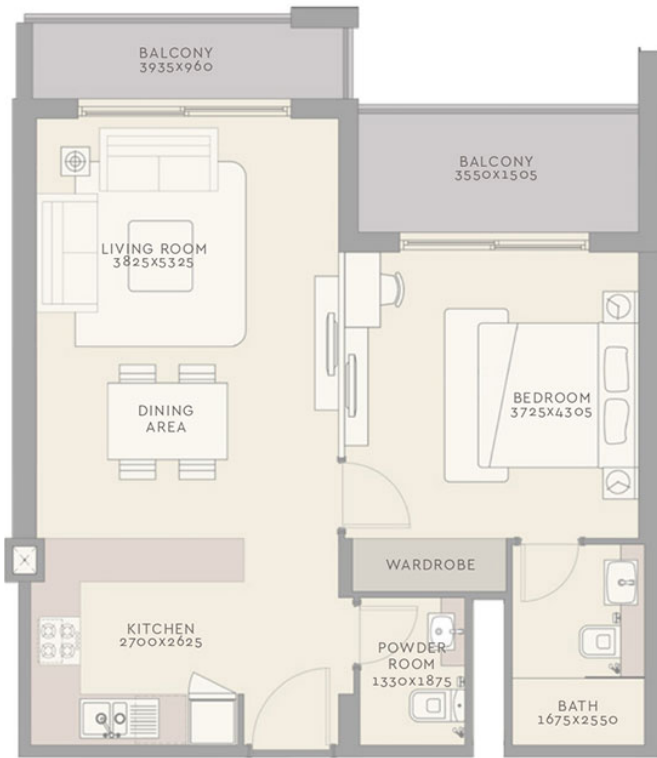

1st Floor

2nd Floor

3rd - 8th Floor

STUDIO TYPE E

Internal Living Area	426.58 sq.ft
Outdoor Living Area	72.01 sq.ft
Total Living Area	498.59 sq.ft

1 BEDROOM TYPE E

Internal Living Area	611.83 sq.ft
Outdoor Living Area	119.37 sq.ft
Total Living Area	731.20 sq.ft

STUDIO TYPE F

Internal Living Area	420.76 sq.ft
Outdoor Living Area	6.57 sq.ft
Total Living Area	427.33 sq.ft

1st Floor

1 BEDROOM TYPE F

Internal Living Area	611.83 sq.ft
Outdoor Living Area	183.96 sq.ft
Total Living Area	795.78 sq.ft