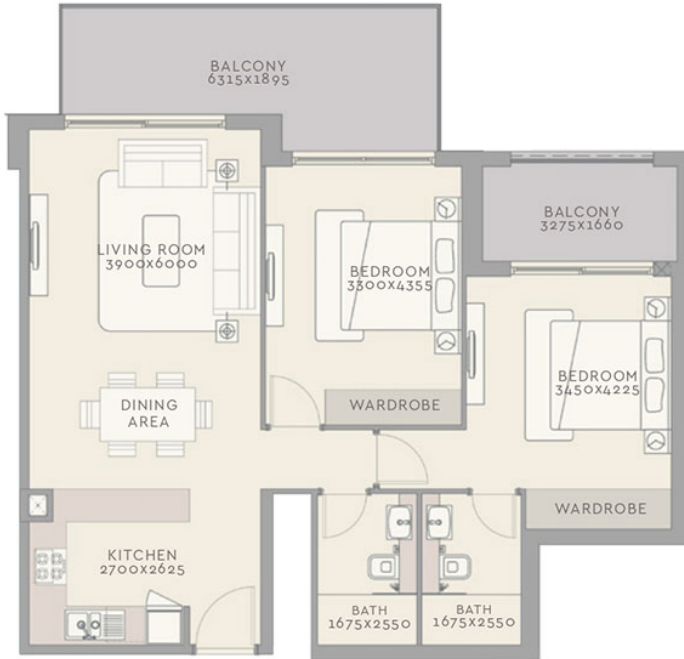

The Haven by Meraki - Apartment

2 BEDROOM TYPE A

Internal Living Area	862.73 sq.ft
Outdoor Living Area	224.54 sq.ft
Total Living Area	1087.27 sq.ft

1 BEDROOM TYPE A

Internal Living Area	611.61 sq.ft
Outdoor Living Area	614.95 sq.ft
Total Living Area	1226.56 sq.ft

1st Floor

STUDIO TYPE A

Internal Living Area	420.76 sq.ft
Outdoor Living Area	6.46 sq.ft
Total Living Area	427.22 sq.ft

3 BEDROOM TYPE A

Internal Living Area	1510.62 sq.ft
Outdoor Living Area	580.93 sq.ft
Total Living Area	2091.55 sq.ft

3 BEDROOM TYPE B

Internal Living Area	1515.89 sq.ft
Outdoor Living Area	583.73 sq.ft
Total Living Area	2099.63 sq.ft

1 BEDROOM TYPE B

Internal Living Area	611.83 sq.ft
Outdoor Living Area	615.59 sq.ft
Total Living Area	1227.42 sq.ft