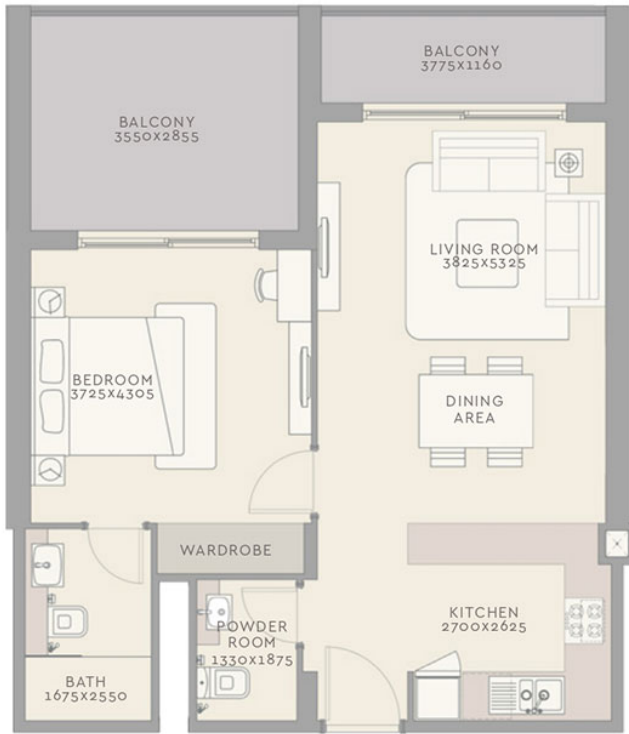

2nd Floor

2 BEDROOM TYPE G

Internal Living Area	872.42 sq.ft
Outdoor Living Area	131.11 sq.ft
Total Living Area	1003.53 sq.ft

1 BEDROOM TYPE G

Internal Living Area	611.83 sq.ft
Outdoor Living Area	183.96 sq.ft
Total Living Area	795.78 sq.ft

2nd Floor

STUDIO TYPE G

Internal Living Area	401.60 sq.ft
Outdoor Living Area	60.28 sq.ft
Total Living Area	461.88 sq.ft

STUDIO TYPE H

Internal Living Area	404.30 sq.ft
Outdoor Living Area	60.28 sq.ft
Total Living Area	464.57 sq.ft