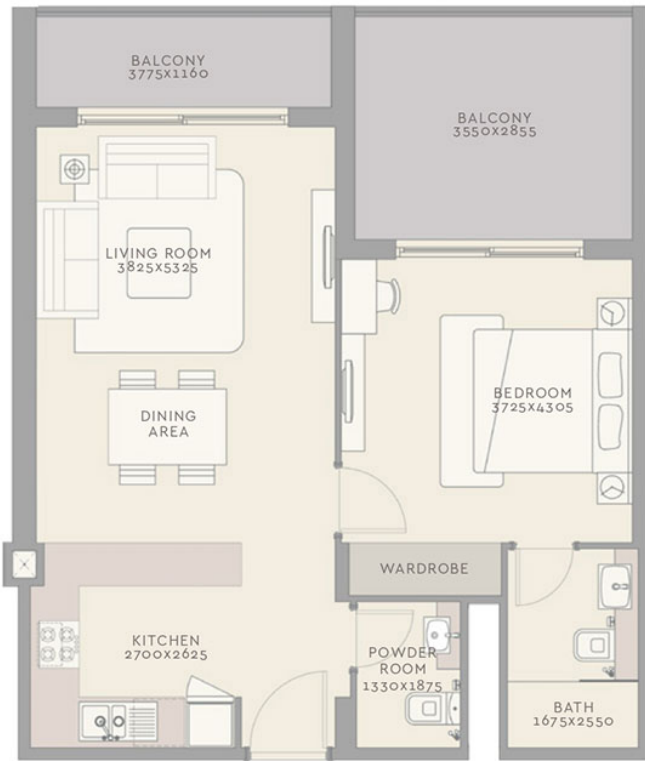

STUDIO TYPE F

Internal Living Area	420.76 sq.ft
Outdoor Living Area	6.57 sq.ft
Total Living Area	427.33 sq.ft

1st Floor

1 BEDROOM TYPE F

Internal Living Area	611.83 sq.ft
Outdoor Living Area	183.96 sq.ft
Total Living Area	795.78 sq.ft