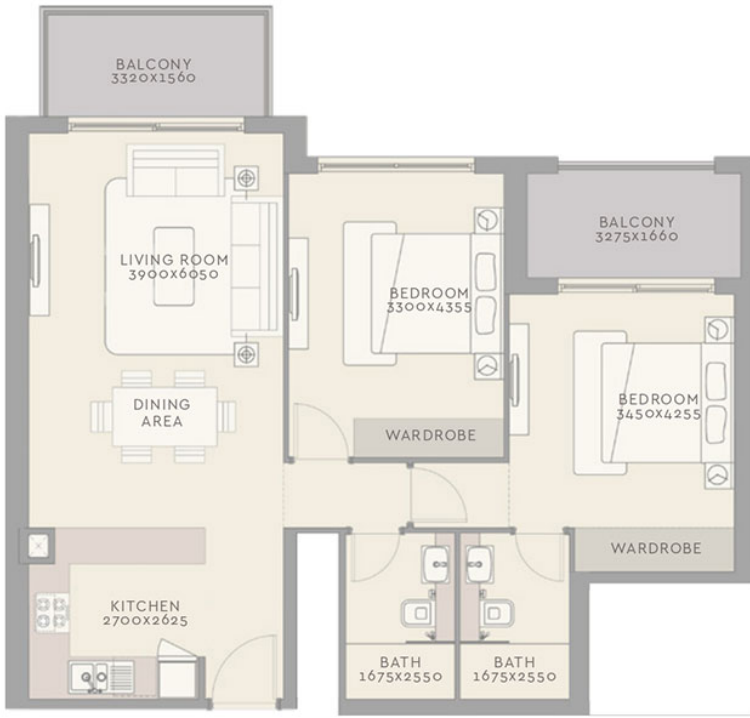

1st Floor

2nd Floor

3rd - 8th Floor

STUDIO TYPE E

Internal Living Area	426.58 sq.ft
Outdoor Living Area	72.01 sq.ft
Total Living Area	498.59 sq.ft

1 BEDROOM TYPE E

Internal Living Area	611.83 sq.ft
Outdoor Living Area	119.37 sq.ft
Total Living Area	731.20 sq.ft

STUDIO TYPE F

Internal Living Area	420.76 sq.ft
Outdoor Living Area	6.57 sq.ft
Total Living Area	427.33 sq.ft

1st Floor

1 BEDROOM TYPE F

Internal Living Area	611.83 sq.ft
Outdoor Living Area	183.96 sq.ft
Total Living Area	795.78 sq.ft