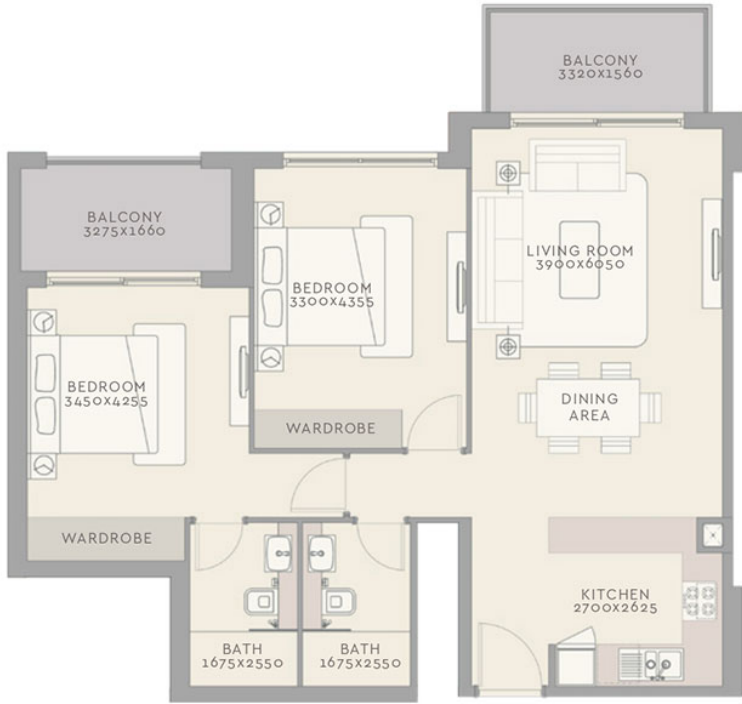

2nd Floor

STUDIO TYPE G

Internal Living Area	401.60 sq.ft
Outdoor Living Area	60.28 sq.ft
Total Living Area	461.88 sq.ft

STUDIO TYPE H

Internal Living Area	404.30 sq.ft
Outdoor Living Area	60.28 sq.ft
Total Living Area	464.57 sq.ft

2 BEDROOM TYPE H

Internal Living Area	864.56 sq.ft
Outdoor Living Area	134.12 sq.ft
Total Living Area	998.68 sq.ft

1 BEDROOM TYPE H

Internal Living Area	636.80 sq.ft
Outdoor Living Area	125.29 sq.ft
Total Living Area	762.09 sq.ft