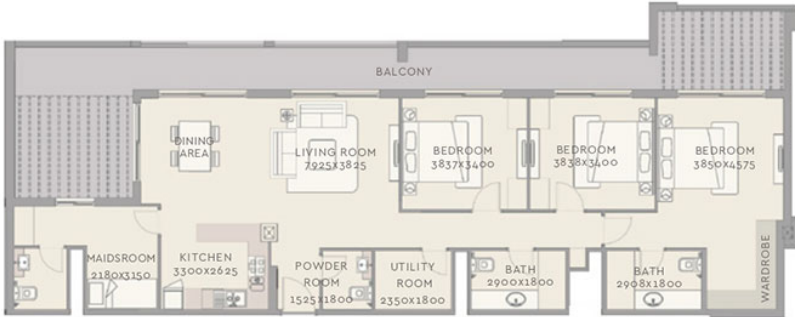

The Haven by Meraki - Apartment

2 BEDROOM TYPE A

Internal Living Area	862.73 sq.ft
Outdoor Living Area	224.54 sq.ft
Total Living Area	1087.27 sq.ft

1 BEDROOM TYPE A

Internal Living Area	611.61 sq.ft
Outdoor Living Area	614.95 sq.ft
Total Living Area	1226.56 sq.ft

1st Floor

STUDIO TYPE A

Internal Living Area	420.76 sq.ft
Outdoor Living Area	6.46 sq.ft
Total Living Area	427.22 sq.ft

3 BEDROOM TYPE A

Internal Living Area	1510.62 sq.ft
Outdoor Living Area	580.93 sq.ft
Total Living Area	2091.55 sq.ft

3 BEDROOM TYPE B

Internal Living Area	1515.89 sq.ft
Outdoor Living Area	583.73 sq.ft
Total Living Area	2099.63 sq.ft

1 BEDROOM TYPE B

Internal Living Area	611.83 sq.ft
Outdoor Living Area	615.59 sq.ft
Total Living Area	1227.42 sq.ft

1st Floor

2 BEDROOM TYPE B

Internal Living Area	870.70 sq.ft
Outdoor Living Area	560.37 sq.ft
Total Living Area	1431.07 sq.ft

1st Floor

STUDIO TYPE B

Internal Living Area	400.53 sq.ft
Outdoor Living Area	168.46 sq.ft
Total Living Area	568.99 sq.ft