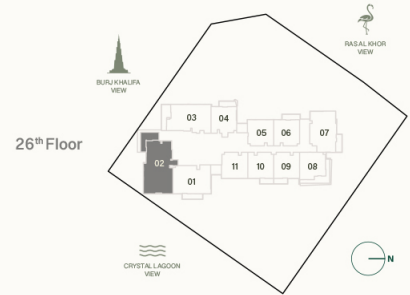

# The Highgrove by Ellington - Apartment

3 BEDROOM  
TYPE A

Internal Living Area	:	1579.17 sq. ft
Outdoor Living Area	:	225.61 sq. ft
Total Living Area	:	1804.78 sq. ft

26 <sup>th</sup> Floor 02	27 <sup>th</sup> Floor 02	28 <sup>th</sup> Floor 02
29 <sup>th</sup> Floor 02	30 <sup>th</sup> Floor 02	31 <sup>st</sup> Floor 01
32 <sup>nd</sup> Floor 02	33 <sup>rd</sup> Floor 02	34 <sup>th</sup> Floor 02