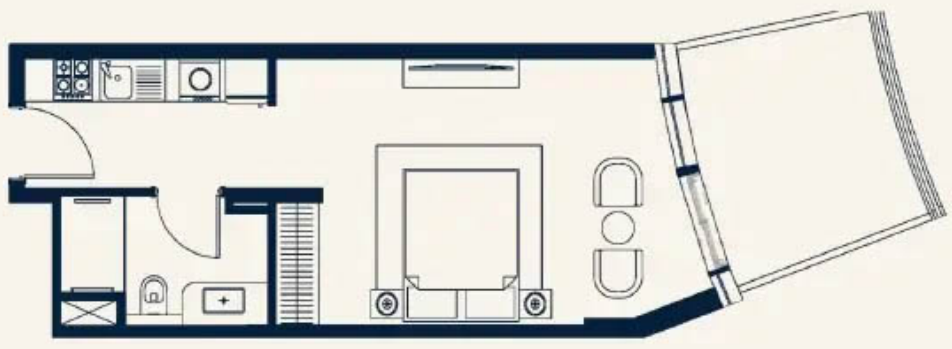

Trussardi Residences 2 - Apartment

PLAN TYPE 1
2 Bedroom

PHASE II
TRUSSARDI
RESIDENCES

Series	Apartment area	Balcony	Total	Unit
07	105,27	71,5	176,77	m ²

PLAN TYPE 10
Studio

PHASE II
TRUSSARDI
RESIDENCES

Series	Apartment area	Balcony	Total	Unit
04	35,01	10,1	45,11	m ²

PLAN TYPE 11
Studio

PHASE II
TRUSSARDI
RESIDENCES

Series	Apartment area	Balcony	Total	Unit
03	51,95	15,75	67,7	m ²

PLAN TYPE 2
1 Bedroom

PHASE II
TRUSSARDI
RESIDENCES

Series	Apartment area	Balcony	Total	Unit
06	66,01	20,69	86,7	m ²