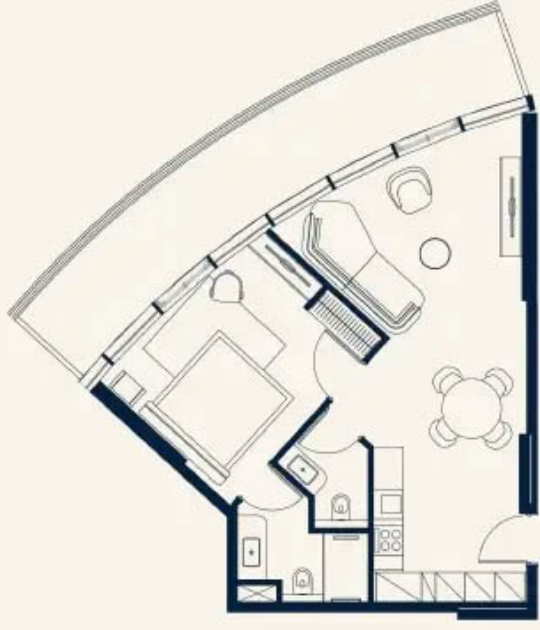

PLAN TYPE 8
1 Bedroom

PHASE II
TRUSSARDI
RESIDENCES

Series	Apartment area	Balcony	Total	Unit
01	61,57	23,57	85,14	m²