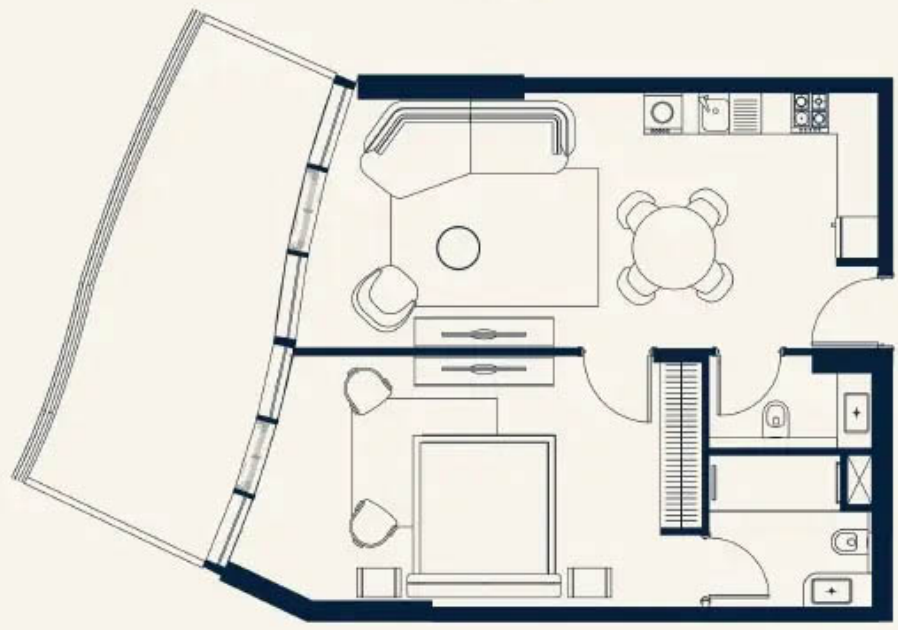

Trussardi Residences 2 - Apartment

PLAN TYPE 1
2 Bedroom

PHASE II
TRUSSARDI
RESIDENCES

Series	Apartment area	Balcony	Total	Unit
07	105,27	71,5	176,77	m ²

PLAN TYPE 10
Studio

PHASE II
TRUSSARDI
RESIDENCES

Series	Apartment area	Balcony	Total	Unit
04	35,01	10,1	45,11	m ²

PLAN TYPE 11
Studio

PHASE II
TRUSSARDI
RESIDENCES

Series	Apartment area	Balcony	Total	Unit
03	51,95	15,75	67,7	m ²

PLAN TYPE 2
1 Bedroom

PHASE II
TRUSSARDI
RESIDENCES

Series	Apartment area	Balcony	Total	Unit
06	66,01	20,69	86,7	m ²

PLAN TYPE 3
2 Bedroom

PHASE II
TRUSSARDI
RESIDENCES

Series	Apartment area	Balcony	Total	Unit
05	138,16	26,63	164,79	m ²

PLAN TYPE 4
1 Bedroom

PHASE II
TRUSSARDI
RESIDENCES

Series	Apartment area	Balcony	Total	Unit
16	57,34	40,07	97,41	m ²