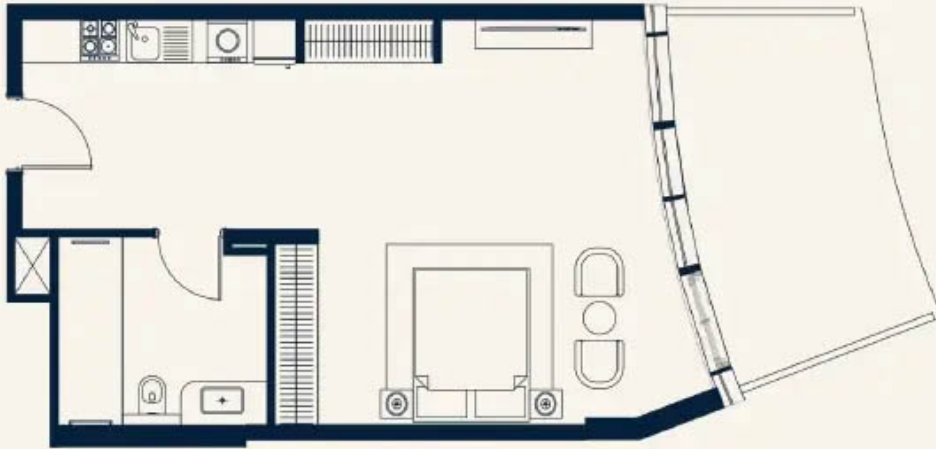

Trussardi Residences 2 - Apartment

PLAN TYPE 1
2 Bedroom

PHASE II
TRUSSARDI
RESIDENCES

Series	Apartment area	Balcony	Total	Unit
07	105,27	71,5	176,77	m ²

PLAN TYPE 10
Studio

PHASE II
TRUSSARDI
RESIDENCES

Series	Apartment area	Balcony	Total	Unit
04	35,01	10,1	45,11	m ²

PLAN TYPE 11
Studio

PHASE II
TRUSSARDI
RESIDENCES

Series	Apartment area	Balcony	Total	Unit
03	51,95	15,75	67,7	m ²

PLAN TYPE 2
1 Bedroom

PHASE II
TRUSSARDI
RESIDENCES

Series	Apartment area	Balcony	Total	Unit
06	66,01	20,69	86,7	m ²