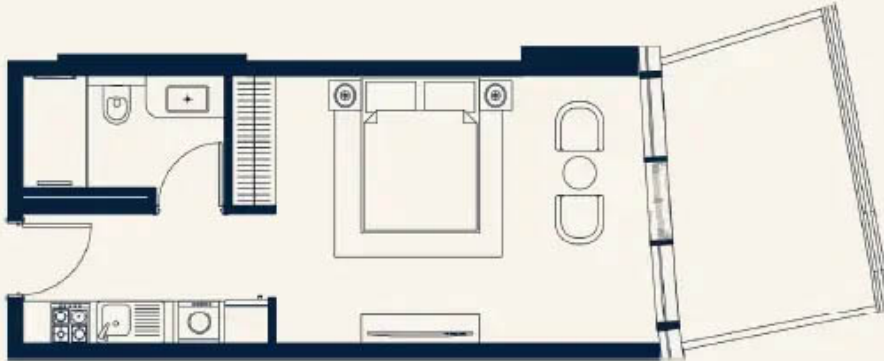

PLAN TYPE 5
1 Bedroom

PHASE II
TRUSSARDI
RESIDENCES

Series	Apartment area	Balcony	Total	Unit
18A (9th-10th), 18B (1st, 6th-10th)	62,13	30,7	92,83	m ²

PLAN TYPE 6
Studio

PHASE II
TRUSSARDI
RESIDENCES

Series	Apartment area	Balcony	Total	Unit
02	32,33	9,1	41,43	m ²
03	34,78	11,39	46,17	m ²