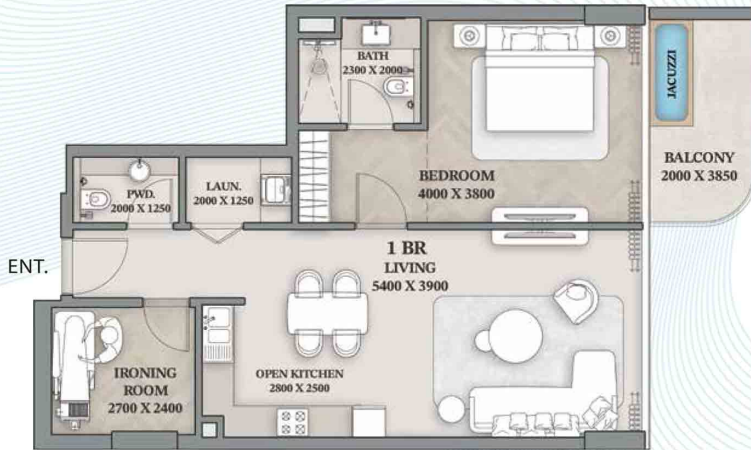

1-Bedroom

Apartment - 701

Suite Area	Balcony Area	Total Area
825.81 Sq. Ft.	79.76 Sq. Ft.	905.57 Sq. Ft.