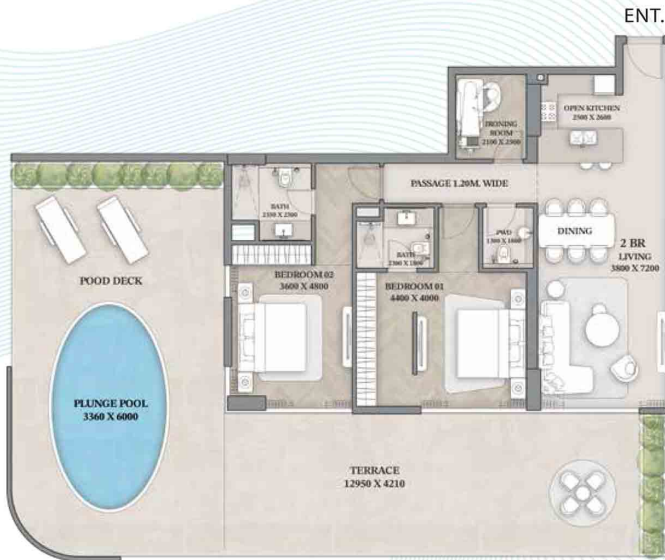

## 2-Bedroom

Apartment - 101

Suite Area	Balcony Area	Total Area
1378.10 Sq. Ft.	846.80 Sq. Ft.	2224.90 Sq. Ft.

Wellington Ocean Walk by Wellington Developments

# 2-Bedroom

Apartment - 102

Suite Area	Balcony Area	Total Area
1225.47 Sq. Ft.	1374.44 Sq. Ft.	2599.91 Sq. Ft.