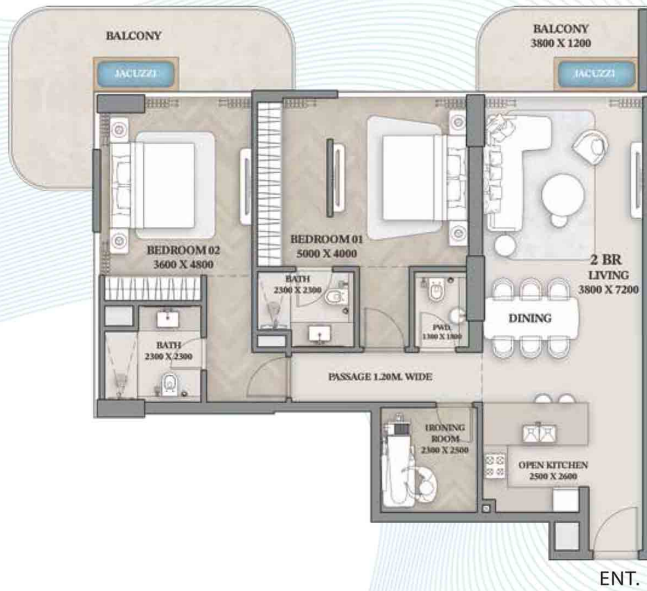

2-Bedroom

Apartment - 404

ENT.

Suite Area	Balcony Area	Total Area
1220.84 Sq. Ft.	263.50 Sq. Ft.	1484.34 Sq. Ft.