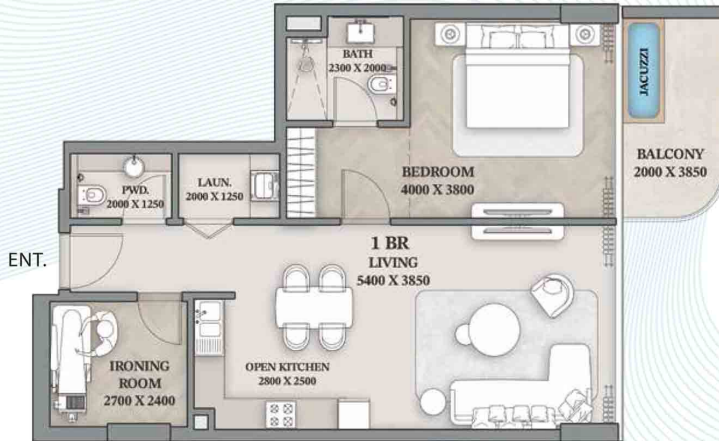

# 1-Bedroom

Apartment - 501

Suite Area	Balcony Area	Total Area
825.81 Sq. Ft.	79.76 Sq. Ft.	905.57 Sq. Ft.