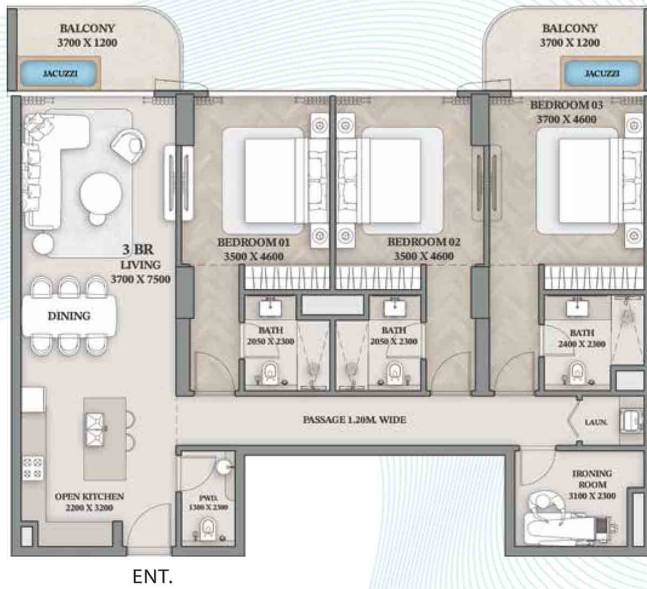

3-Bedroom

Apartment - 203

Suite Area	Balcony Area	Total Area
1574.65 Sq. Ft.	158.34 Sq. Ft.	1732.99 Sq. Ft.