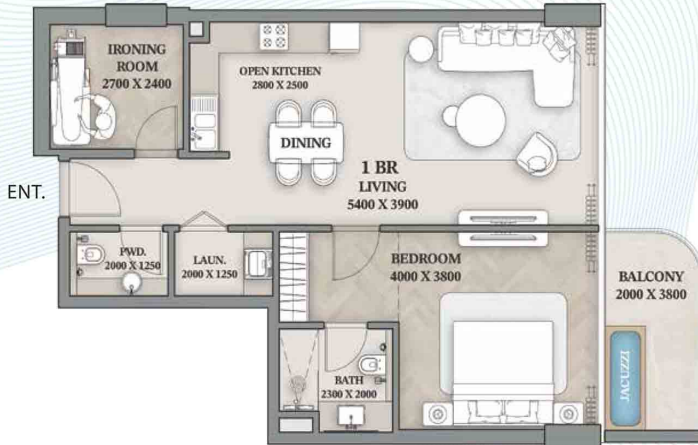

1-Bedroom

Apartment - 511

Suite Area	Balcony Area	Total Area
826.35 Sq. Ft.	79.76 Sq. Ft.	906.11 Sq. Ft.