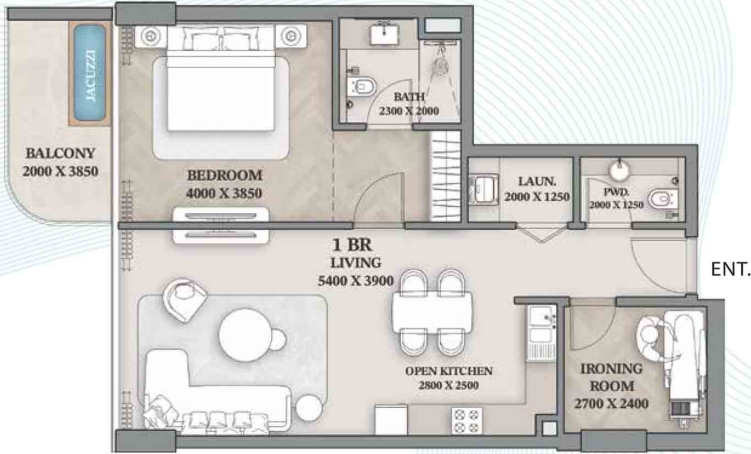

# 3-Bedroom

Apartment - 303

ENT.

Suite Area	Balcony Area	Total Area
1574.65 Sq. Ft.	142.19 Sq. Ft.	1716.84 Sq. Ft.

# 2-Bedroom

Apartment - 304

Suite Area	Balcony Area	Total Area
1220.84 Sq. Ft.	239.39 Sq. Ft.	1460.23 Sq. Ft.

# 1-Bedroom

Apartment - 305

Suite Area	Balcony Area	Total Area
825.81 Sq. Ft.	79.87 Sq. Ft.	905.68 Sq. Ft.

# 1-Bedroom

Apartment - 306

Suite Area	Balcony Area	Total Area
826.35 Sq. Ft.	79.87 Sq. Ft.	906.21 Sq. Ft.