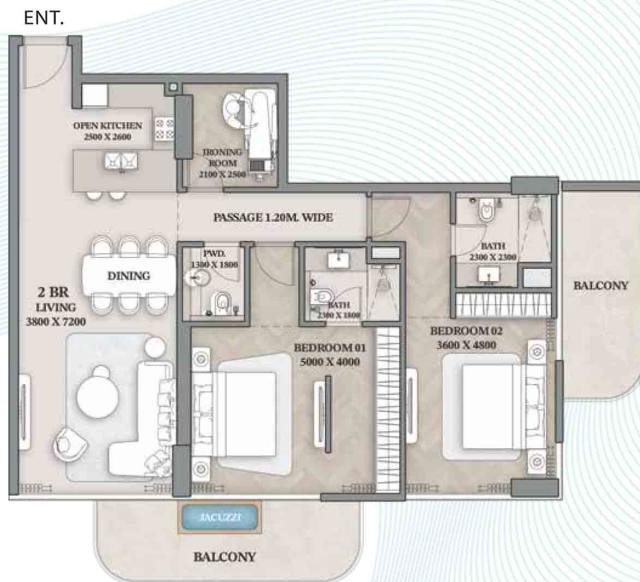

2-Bedroom

Apartment - 310

Suite Area	Balcony Area	Total Area
1221.06 Sq. Ft.	239.39 Sq. Ft.	1460.45 Sq. Ft.