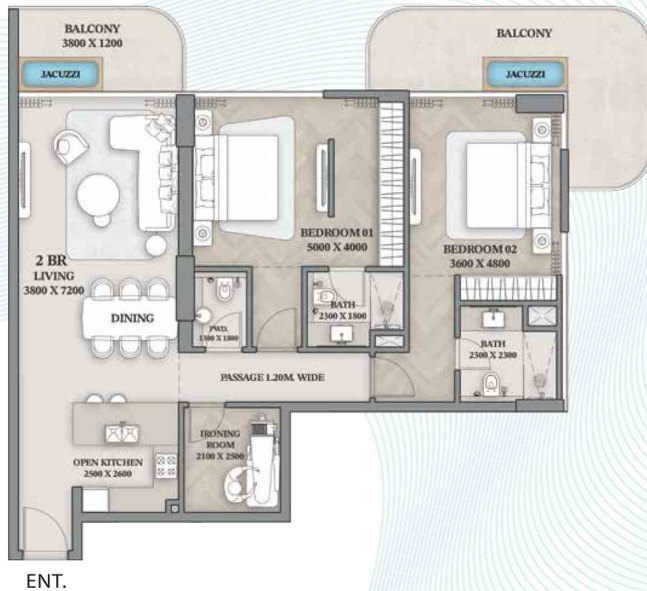

## 2-Bedroom

Apartment - 105

Suite Area	Balcony Area	Total Area
1378.10 Sq. Ft.	816.77 Sq. Ft.	2194.87 Sq. Ft.

# 1-Bedroom

Apartment - 201

Suite Area	Balcony Area	Total Area
825.81 Sq. Ft.	81.59 Sq. Ft.	907.40 Sq. Ft.

## 2-Bedroom

Apartment - 202

Suite Area	Balcony Area	Total Area
1220.84 Sq. Ft.	263.50 Sq. Ft.	1484.34 Sq. Ft.