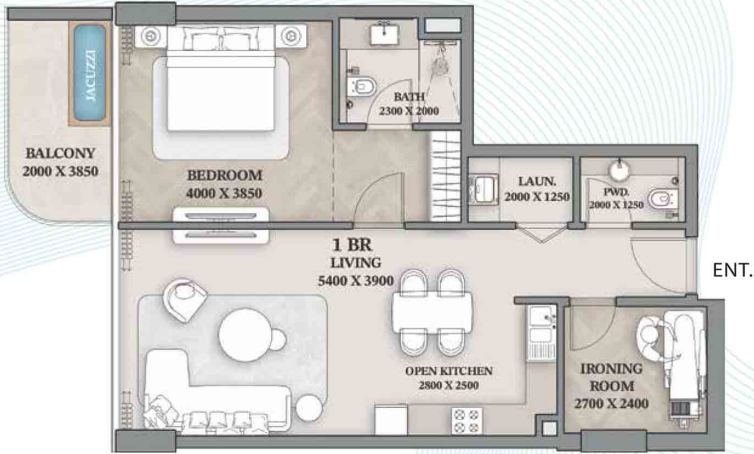

1-Bedroom

Apartment - 705

Suite Area	Balcony Area	Total Area
825.81 Sq. Ft.	79.87 Sq. Ft.	905.68 Sq. Ft.