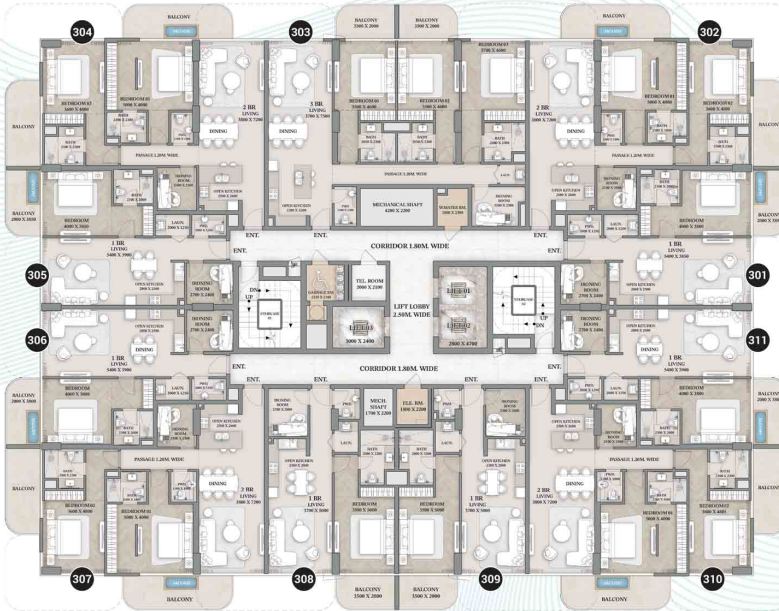

## 2-Bedroom

Apartment - 310

Suite Area	Balcony Area	Total Area
1221.06 Sq. Ft.	239.39 Sq. Ft.	1460.45 Sq. Ft.

# 1-Bedroom

Apartment - 311

Suite Area	Balcony Area	Total Area
826.35 Sq. Ft.	79.76 Sq. Ft.	906.11 Sq. Ft.

**3rd**  
 Floor Plan

Unit No.	Rooms	Total Area
301	1	905.57 Sq. Ft.
302	2	1460.23 Sq. Ft.
303	3	1716.84 Sq. Ft.
304	2	1460.23 Sq. Ft.
305	1	905.68 Sq. Ft.
306	1	906.21 Sq. Ft.
307	2	1460.45 Sq. Ft.
308	1	895.88 Sq. Ft.
309	1	897.28 Sq. Ft.
310	2	1460.45 Sq. Ft.
311	1	906.11 Sq. Ft.

# 1-Bedroom

Apartment - 401

Suite Area	Balcony Area	Total Area
825.81 Sq. Ft.	81.59 Sq. Ft.	907.40 Sq. Ft.