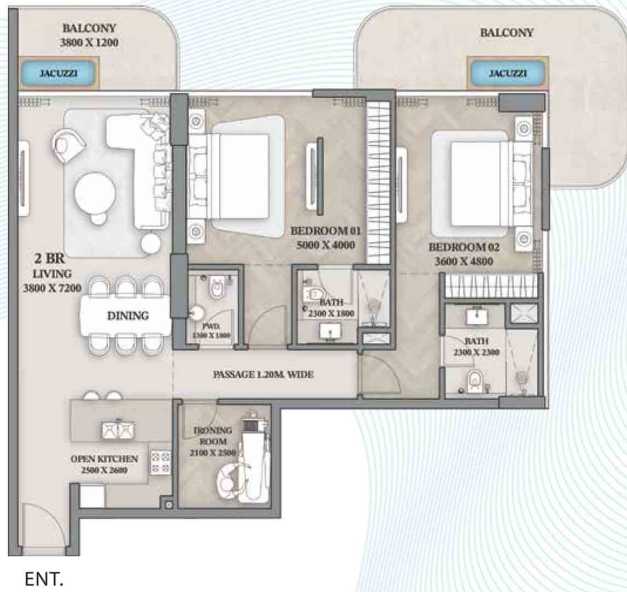

2-Bedroom

Apartment - 602

Suite Area	Balcony Area	Total Area
1220.84 Sq. Ft.	263.50 Sq. Ft.	1484.34 Sq. Ft.