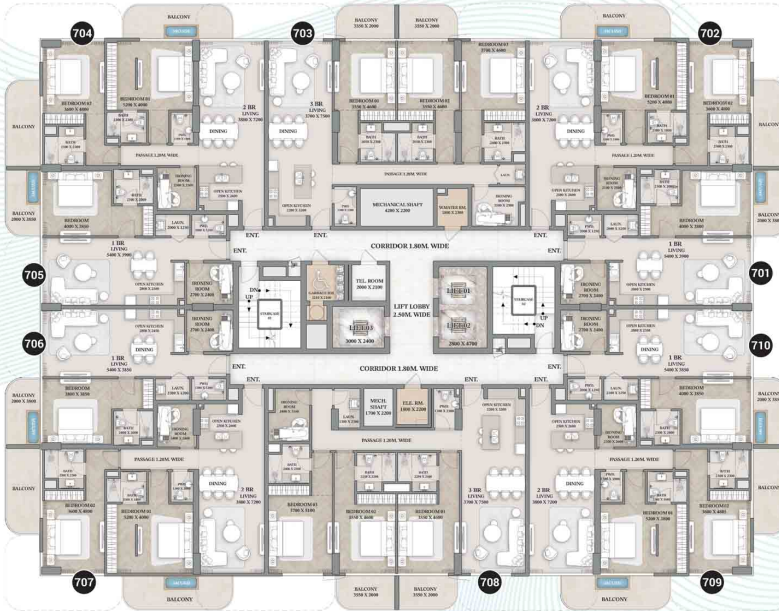

# 1-Bedroom

Apartment - 710

Suite Area	Balcony Area	Total Area
826.35 Sq. Ft.	79.76 Sq. Ft.	906.11 Sq. Ft.

**7th**  
 Floor Plan

Unit No.	Rooms	Total Area
701	1	905.57 Sq. Ft.
702	2	1460.34 Sq. Ft.
703	3	1716.84 Sq. Ft.
704	2	1460.23 Sq. Ft.
705	1	905.68 Sq. Ft.
706	1	906.21 Sq. Ft.
707	2	1460.45 Sq. Ft.
708	3	1778.95 Sq. Ft.
709	2	1460.45 Sq. Ft.
710	1	906.11 Sq. Ft.