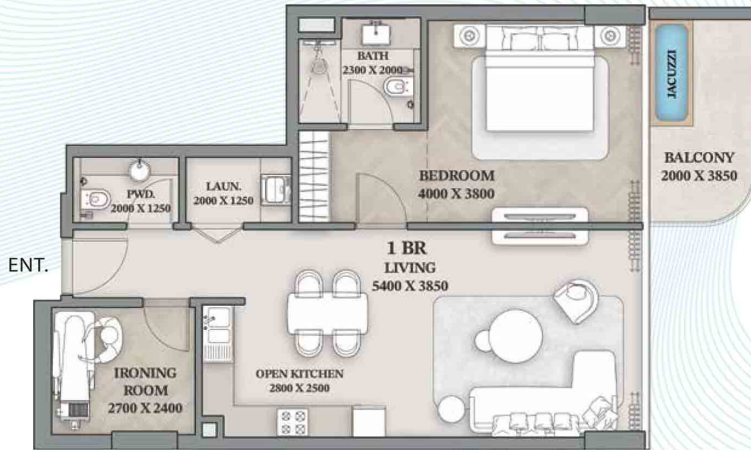

## 2-Bedroom

Apartment - 210

Suite Area	Balcony Area	Total Area
1221.06 Sq. Ft.	263.50 Sq. Ft.	1484.56 Sq. Ft.

# 1-Bedroom

Apartment - 211

Suite Area	Balcony Area	Total Area
826.35 Sq. Ft.	81.59 Sq. Ft.	907.94 Sq. Ft.

**2nd**  
 Floor Plan

Unit No.	Rooms	Total Area
201	1	907.40 Sq. Ft.
202	2	1484.34 Sq. Ft.
203	3	1732.99 Sq. Ft.
204	2	1484.34 Sq. Ft.
205	1	907.40 Sq. Ft.
206	1	907.94 Sq. Ft.
207	2	1484.56 Sq. Ft.
208	1	904.06 Sq. Ft.
209	1	905.46 Sq. Ft.
210	2	1484.56 Sq. Ft.
211	1	907.94 Sq. Ft.

# 1-Bedroom

Apartment - 301

Suite Area	Balcony Area	Total Area
825.81 Sq. Ft.	79.76 Sq. Ft.	905.57 Sq. Ft.

## 2-Bedroom

Apartment - 302

Suite Area	Balcony Area	Total Area
1220.84 Sq. Ft.	239.39 Sq. Ft.	1460.23 Sq. Ft.