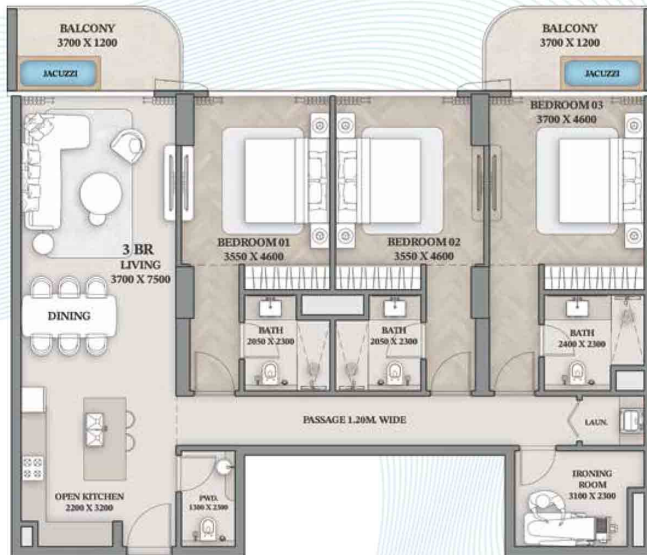

3-Bedroom

Apartment - 803

ENT.

Suite Area	Balcony Area	Total Area
1574.65 Sq. Ft.	158.34 Sq. Ft.	1732.99 Sq. Ft.