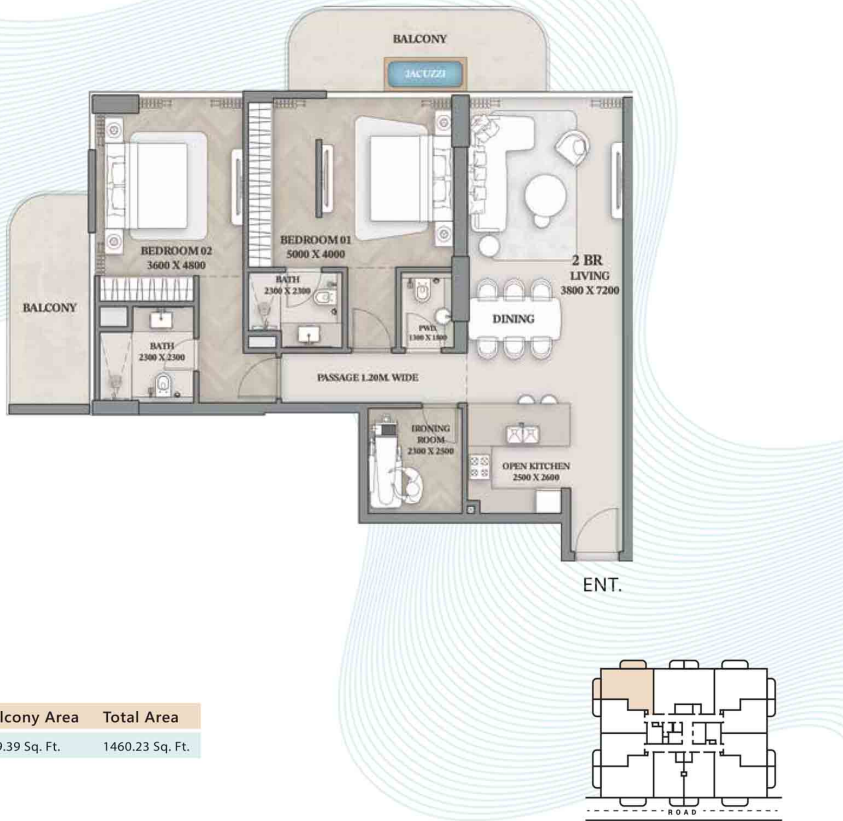

2-Bedroom

Apartment - 504

Suite Area	Balcony Area	Total Area
1220.84 Sq. Ft.	239.39 Sq. Ft.	1460.23 Sq. Ft.