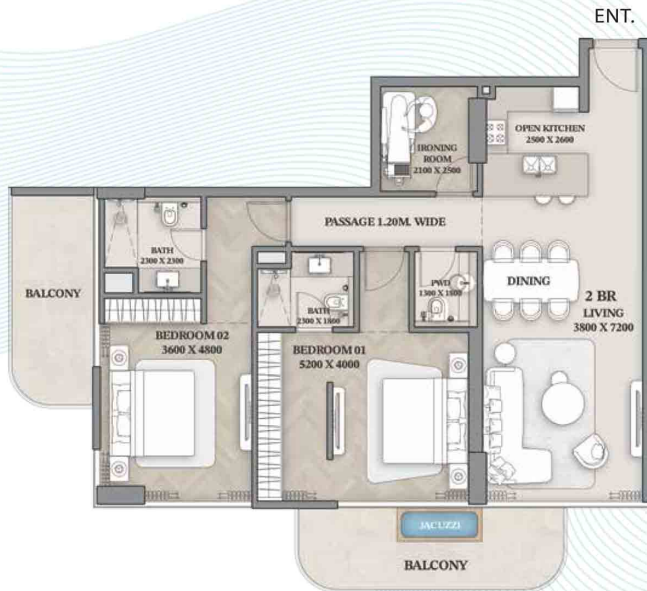

2-Bedroom

Apartment - 707

Suite Area	Balcony Area	Total Area
1221.06 Sq. Ft.	239.39 Sq. Ft.	1460.45 Sq. Ft.