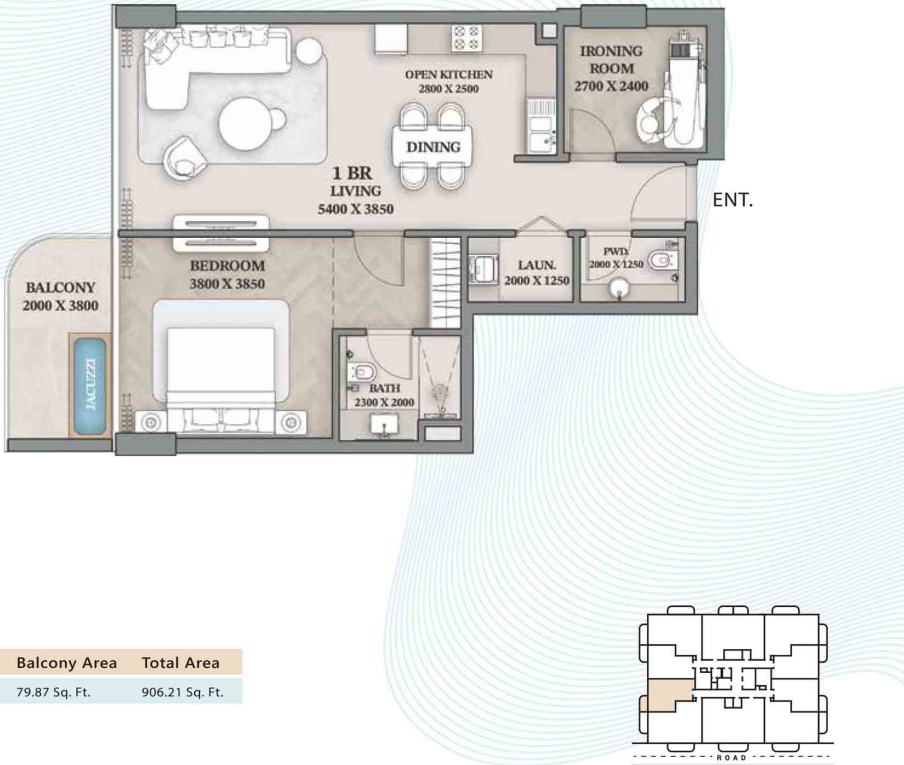

1-Bedroom

Apartment - 706

Suite Area	Balcony Area	Total Area
826.35 Sq. Ft.	79.87 Sq. Ft.	906.21 Sq. Ft.