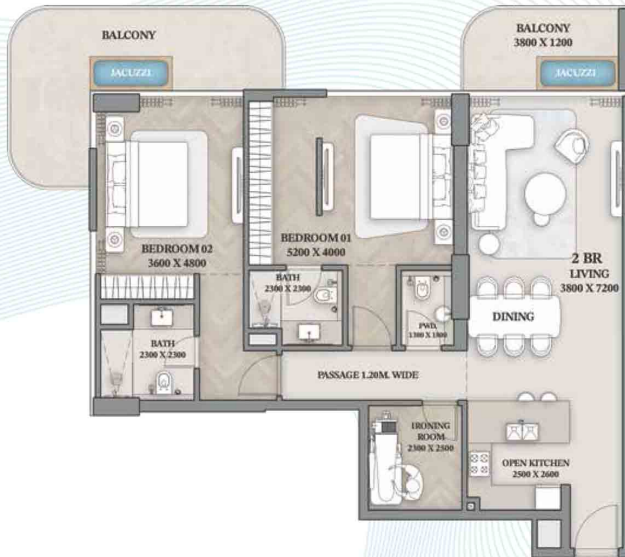

2-Bedroom

Apartment - 604

ENT.

Suite Area	Balcony Area	Total Area
1220.84 Sq. Ft.	263.50 Sq. Ft.	1484.34 Sq. Ft.