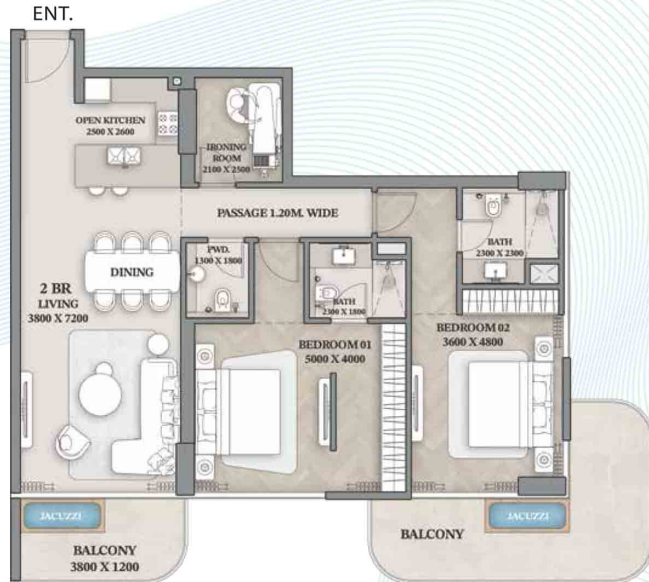

2-Bedroom

Apartment - 410

Suite Area	Balcony Area	Total Area
1221.06 Sq. Ft.	263.50 Sq. Ft.	1484.56 Sq. Ft.