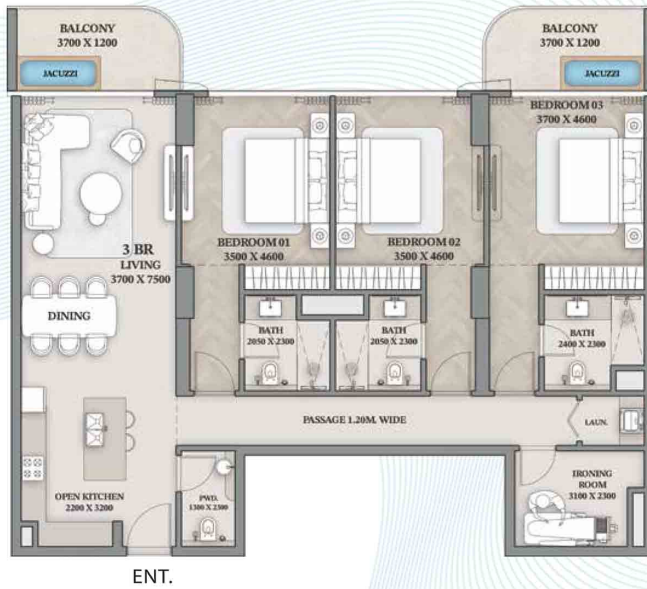

3-Bedroom

Apartment - 403

Suite Area	Balcony Area	Total Area
1574.65 Sq. Ft.	158.34 Sq. Ft.	1732.99 Sq. Ft.