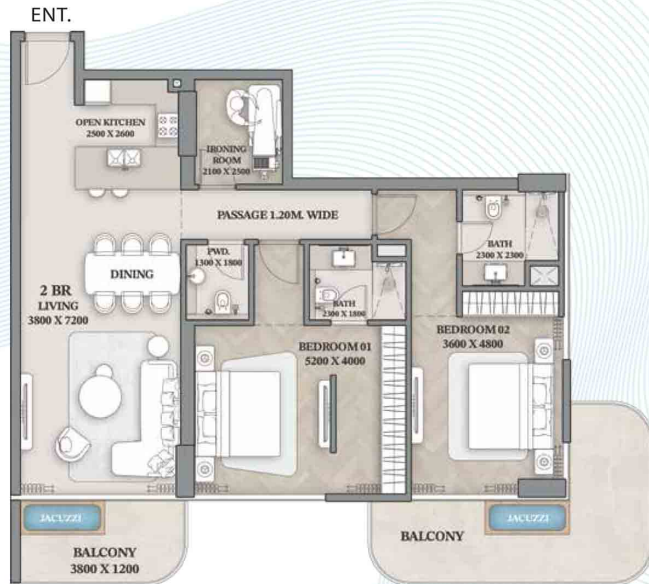

2-Bedroom

Apartment - 809

Suite Area	Balcony Area	Total Area
1221.06 Sq. Ft.	263.50 Sq. Ft.	1484.56 Sq. Ft.