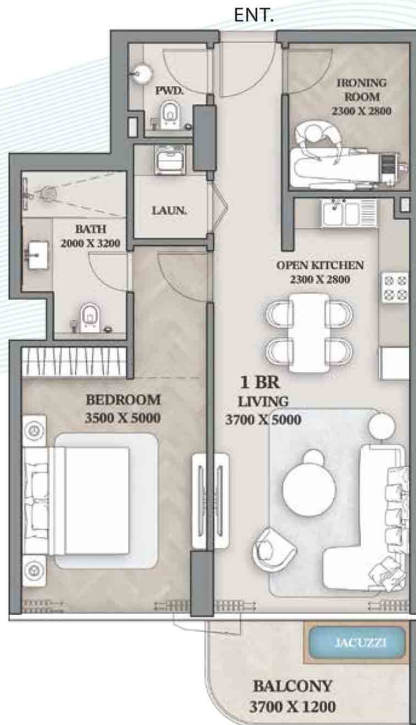

# 1-Bedroom

Apartment - 408

Suite Area	Balcony Area	Total Area
824.84 Sq. Ft.	79.22 Sq. Ft.	904.06 Sq. Ft.

# 1-Bedroom

Apartment - 409

Suite Area	Balcony Area	Total Area
826.24 Sq. Ft.	79.22 Sq. Ft.	905.46 Sq. Ft.