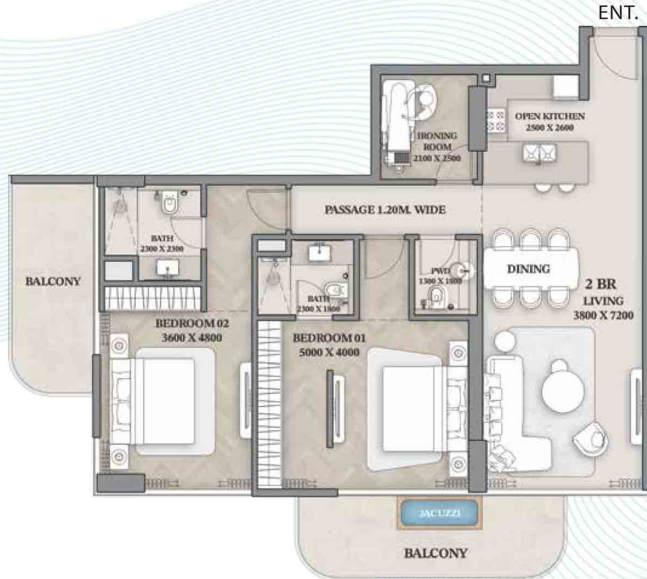

2-Bedroom

Apartment - 307

Suite Area	Balcony Area	Total Area
1221.06 Sq. Ft.	239.39 Sq. Ft.	1460.45 Sq. Ft.