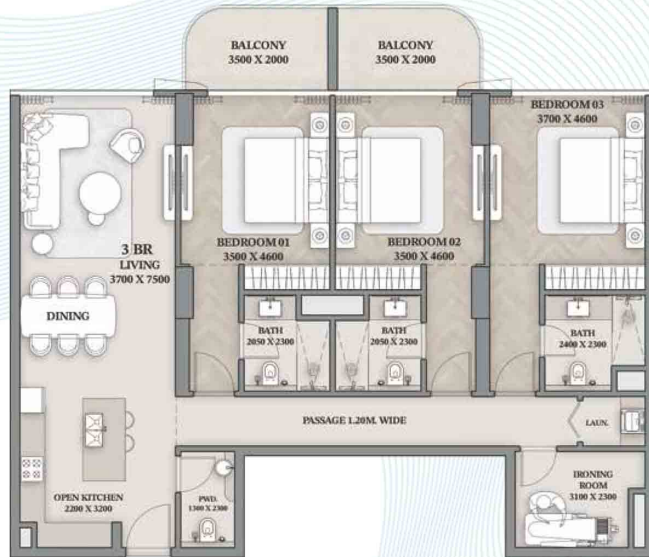

3-Bedroom

Apartment - 303

ENT.

Suite Area	Balcony Area	Total Area
1574.65 Sq. Ft.	142.19 Sq. Ft.	1716.84 Sq. Ft.