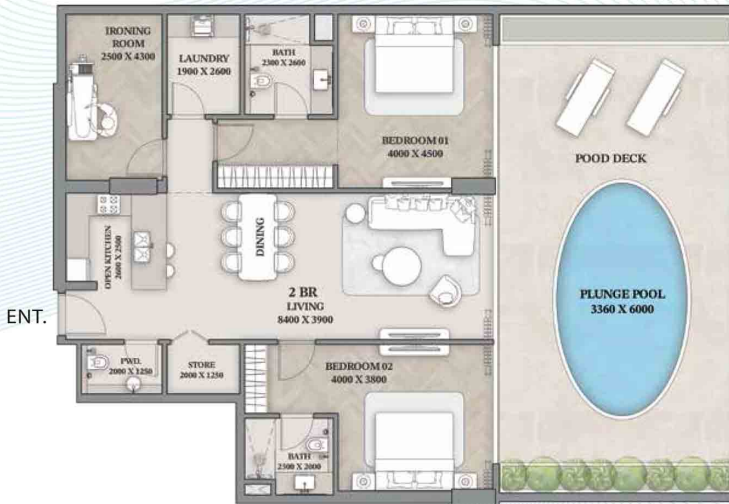

## 2-Bedroom

Apartment - 104

Suite Area	Balcony Area	Total Area
1225.47 Sq. Ft.	1346.35 Sq. Ft.	2571.82 Sq. Ft.

## 2-Bedroom

Apartment - 105

Suite Area	Balcony Area	Total Area
1378.10 Sq. Ft.	816.77 Sq. Ft.	2194.87 Sq. Ft.