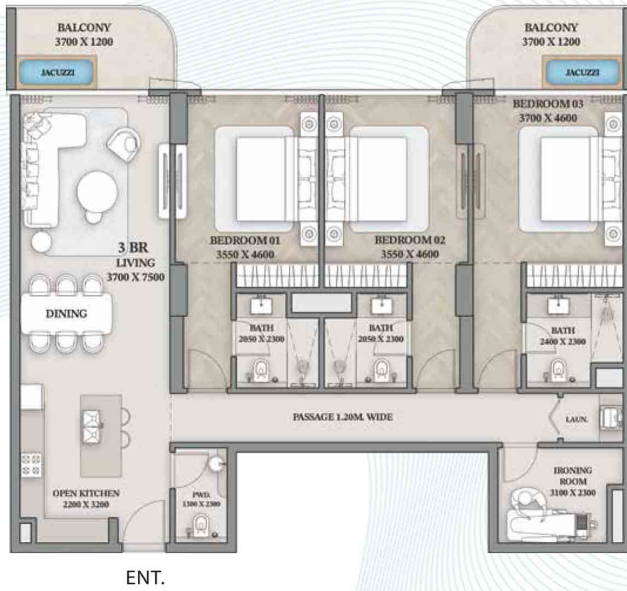

3-Bedroom

Apartment - 603

ENT.

Suite Area	Balcony Area	Total Area
1574.65 Sq. Ft.	158.34 Sq. Ft.	1732.99 Sq. Ft.