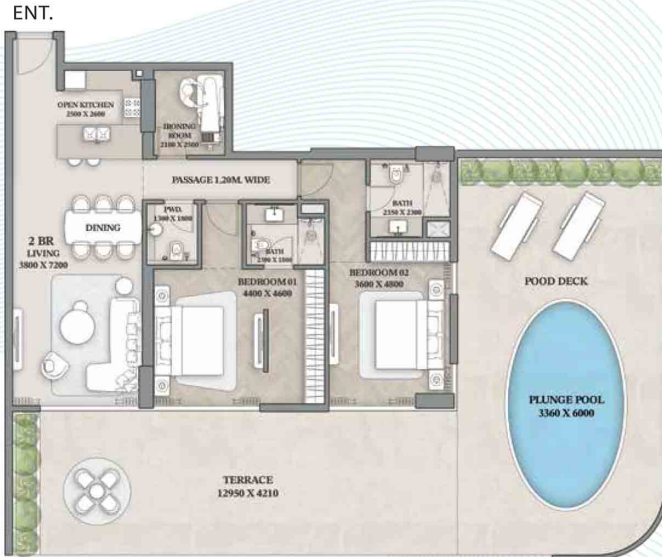

## 2-Bedroom

Apartment - 101

Suite Area	Balcony Area	Total Area
1378.10 Sq. Ft.	846.80 Sq. Ft.	2224.90 Sq. Ft.

Wellington Ocean Walk by Wellington Developments

# 2-Bedroom

Apartment - 102

Suite Area	Balcony Area	Total Area
1225.47 Sq. Ft.	1374.44 Sq. Ft.	2599.91 Sq. Ft.

# 3-Bedroom

Apartment - 103

Suite Area	Balcony Area	Total Area
1636.76 Sq. Ft.	672.85 Sq. Ft.	2309.61 Sq. Ft.

## 2-Bedroom

Apartment - 104

Suite Area	Balcony Area	Total Area
1225.47 Sq. Ft.	1346.35 Sq. Ft.	2571.82 Sq. Ft.