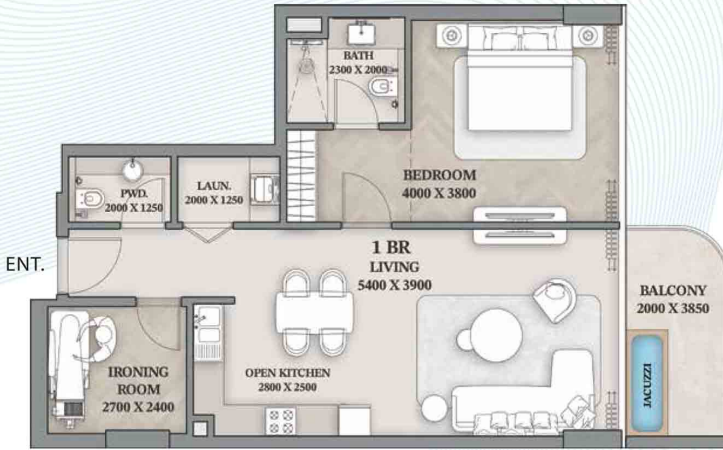

1-Bedroom

Apartment - 601

Suite Area	Balcony Area	Total Area
825.81 Sq. Ft.	81.59 Sq. Ft.	907.40 Sq. Ft.