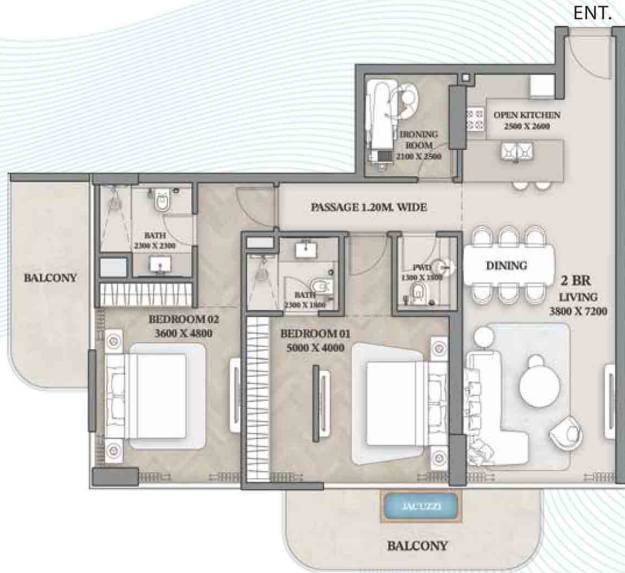

2-Bedroom

Apartment - 507

Suite Area	Balcony Area	Total Area
1221.06 Sq. Ft.	239.39 Sq. Ft.	1460.45 Sq. Ft.