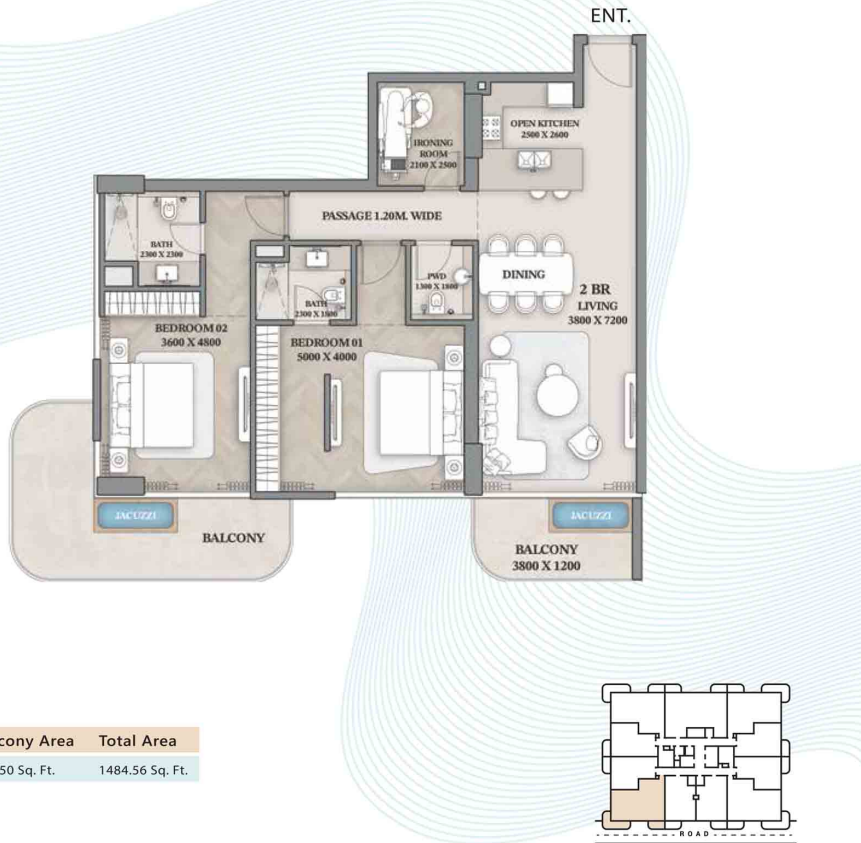

# 1-Bedroom

Apartment - 205

Suite Area	Balcony Area	Total Area
825.81 Sq. Ft.	81.59 Sq. Ft.	907.40 Sq. Ft.

# 1-Bedroom

Apartment - 206

Suite Area	Balcony Area	Total Area
826.35 Sq. Ft.	81.59 Sq. Ft.	907.94 Sq. Ft.

## 2-Bedroom

Apartment - 207

Suite Area	Balcony Area	Total Area
1221.06 Sq. Ft.	263.50 Sq. Ft.	1484.56 Sq. Ft.