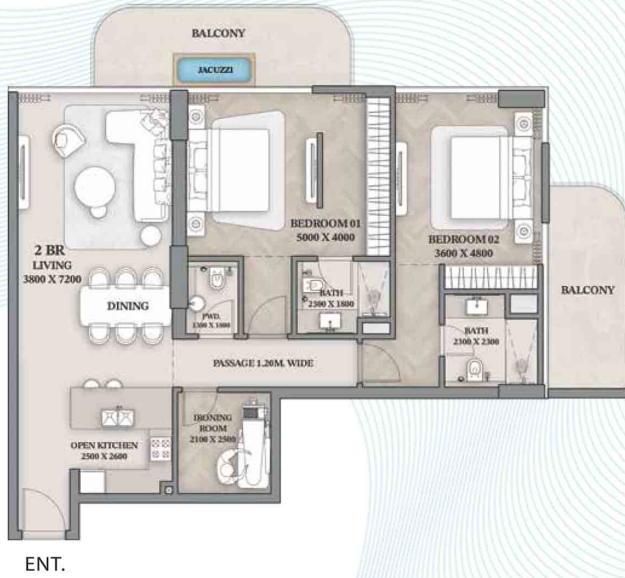

# 1-Bedroom

Apartment - 211

Suite Area	Balcony Area	Total Area
826.35 Sq. Ft.	81.59 Sq. Ft.	907.94 Sq. Ft.

**2nd**  
 Floor Plan

Unit No.	Rooms	Total Area
201	1	907.40 Sq. Ft.
202	2	1484.34 Sq. Ft.
203	3	1732.99 Sq. Ft.
204	2	1484.34 Sq. Ft.
205	1	907.40 Sq. Ft.
206	1	907.94 Sq. Ft.
207	2	1484.56 Sq. Ft.
208	1	904.06 Sq. Ft.
209	1	905.46 Sq. Ft.
210	2	1484.56 Sq. Ft.
211	1	907.94 Sq. Ft.

# 1-Bedroom

Apartment - 301

Suite Area	Balcony Area	Total Area
825.81 Sq. Ft.	79.76 Sq. Ft.	905.57 Sq. Ft.

## 2-Bedroom

Apartment - 302

Suite Area	Balcony Area	Total Area
1220.84 Sq. Ft.	239.39 Sq. Ft.	1460.23 Sq. Ft.