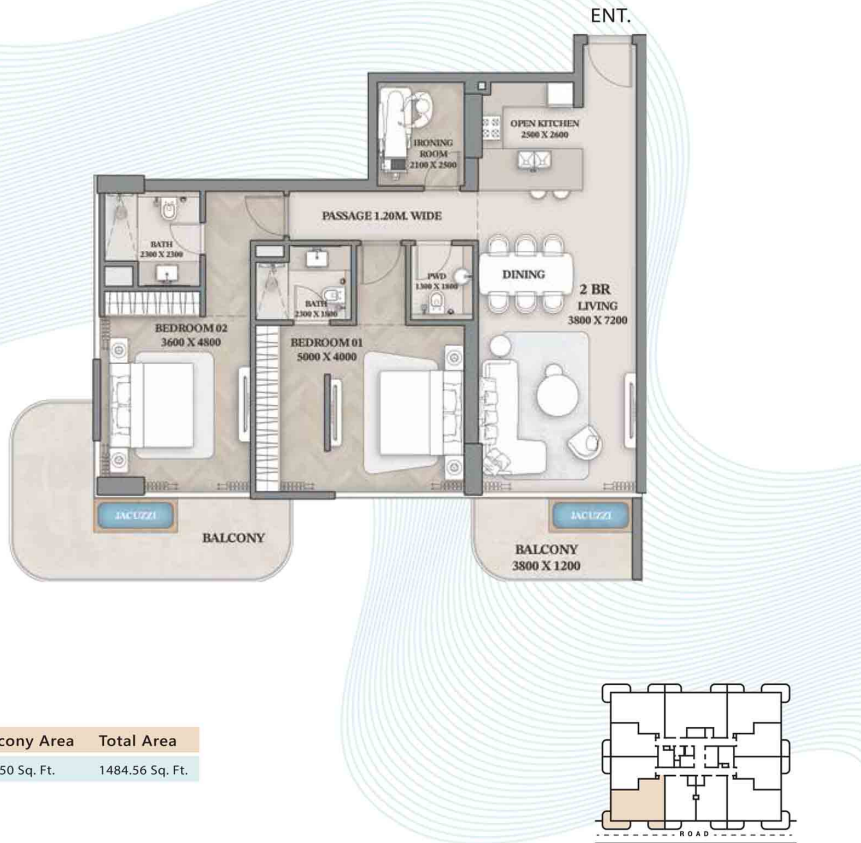

2-Bedroom

Apartment - 407

Suite Area	Balcony Area	Total Area
1221.06 Sq. Ft.	263.50 Sq. Ft.	1484.56 Sq. Ft.