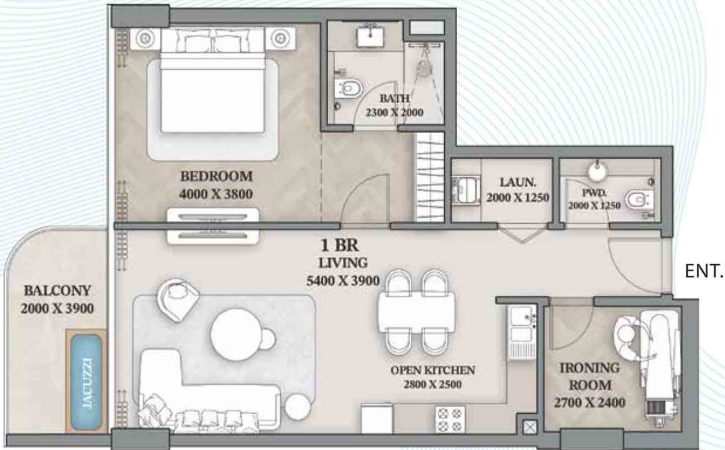

1-Bedroom

Apartment - 605

Suite Area	Balcony Area	Total Area
825.81 Sq. Ft.	81.59 Sq. Ft.	907.40 Sq. Ft.