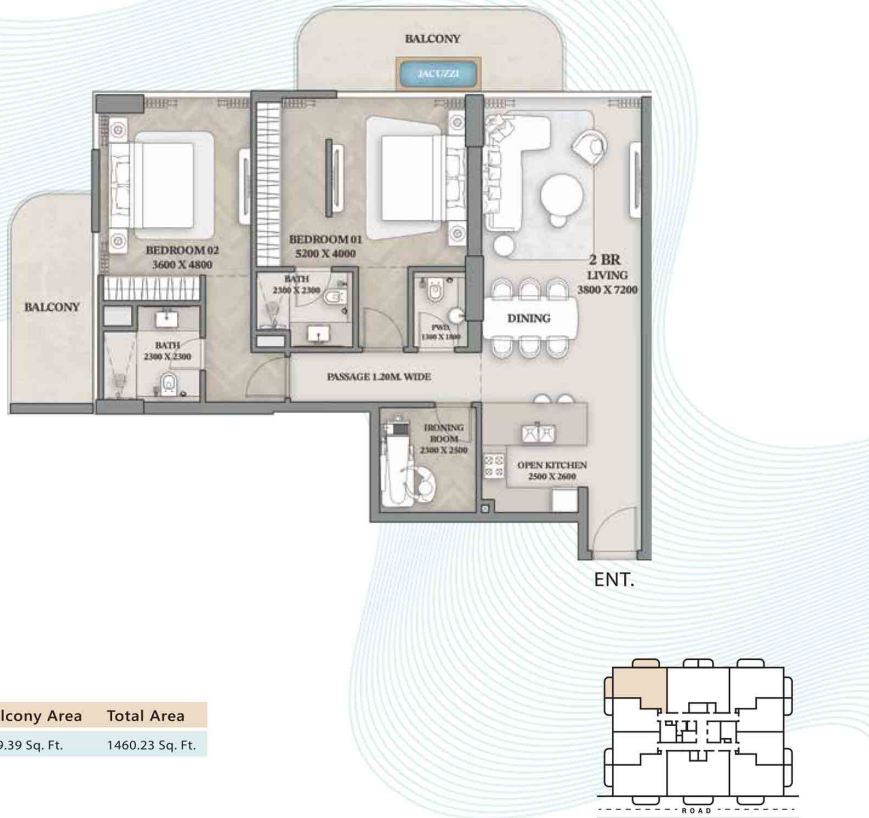

2-Bedroom

Apartment - 704

Suite Area	Balcony Area	Total Area
1220.84 Sq. Ft.	239.39 Sq. Ft.	1460.23 Sq. Ft.