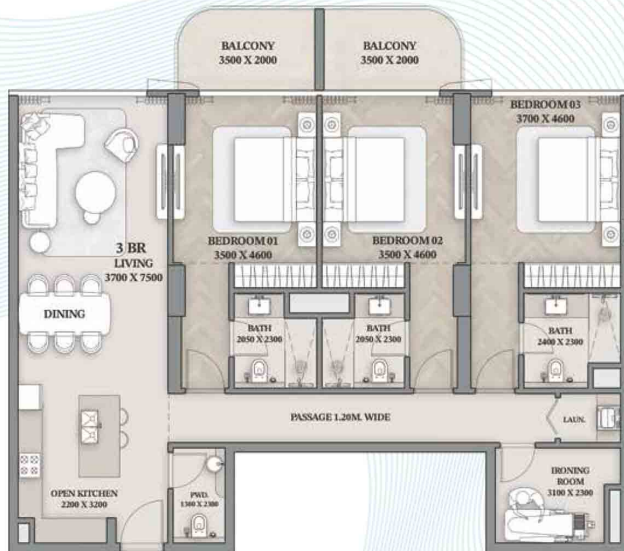

3-Bedroom

Apartment - 503

ENT.

Suite Area	Balcony Area	Total Area
1574.65 Sq. Ft.	142.19 Sq. Ft.	1716.84 Sq. Ft.