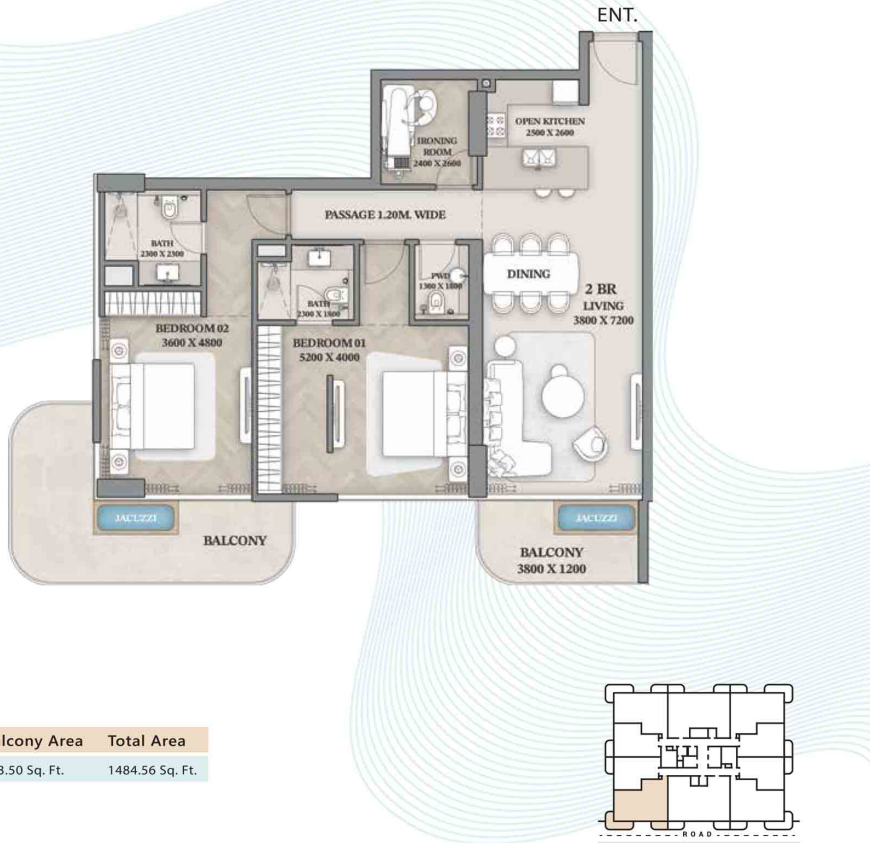

2-Bedroom

Apartment - 807

Suite Area	Balcony Area	Total Area
1221.06 Sq. Ft.	263.50 Sq. Ft.	1484.56 Sq. Ft.