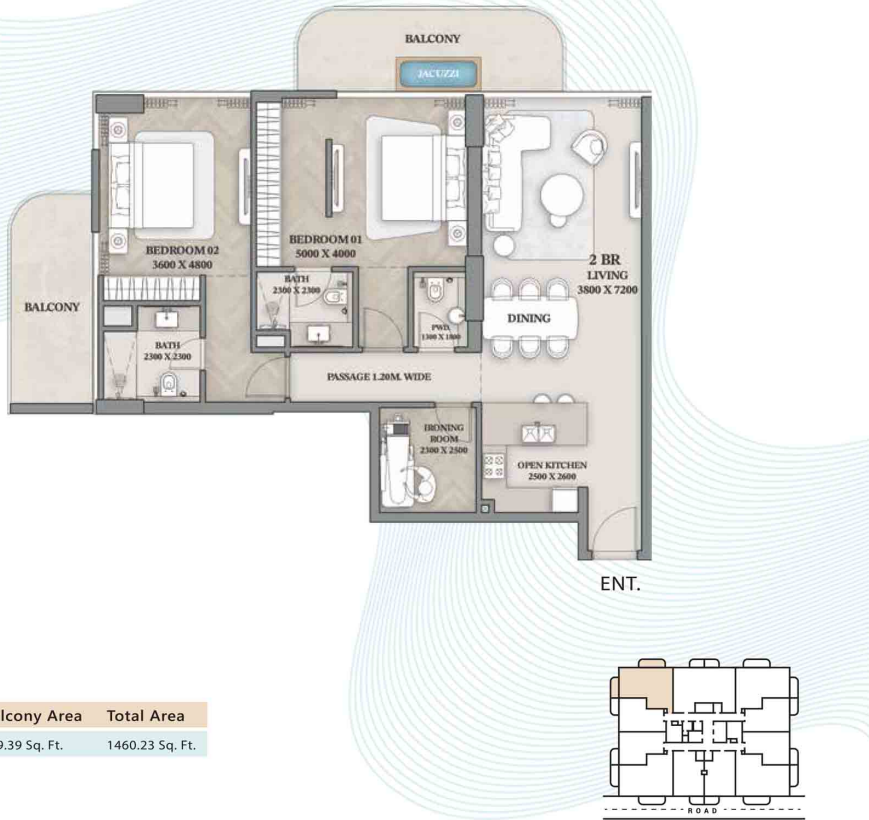

2-Bedroom

Apartment - 304

Suite Area	Balcony Area	Total Area
1220.84 Sq. Ft.	239.39 Sq. Ft.	1460.23 Sq. Ft.