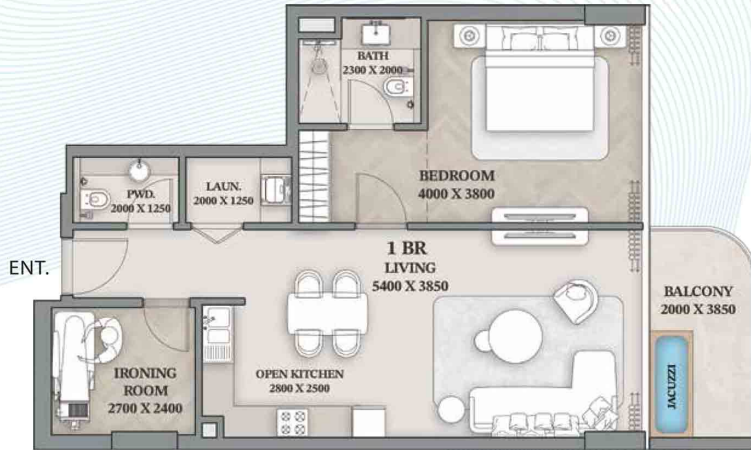

## 2-Bedroom

Apartment - 104

Suite Area	Balcony Area	Total Area
1225.47 Sq. Ft.	1346.35 Sq. Ft.	2571.82 Sq. Ft.

## 2-Bedroom

Apartment - 105

Suite Area	Balcony Area	Total Area
1378.10 Sq. Ft.	816.77 Sq. Ft.	2194.87 Sq. Ft.

# 1-Bedroom

Apartment - 201

Suite Area	Balcony Area	Total Area
825.81 Sq. Ft.	81.59 Sq. Ft.	907.40 Sq. Ft.

## 2-Bedroom

Apartment - 202

Suite Area	Balcony Area	Total Area
1220.84 Sq. Ft.	263.50 Sq. Ft.	1484.34 Sq. Ft.