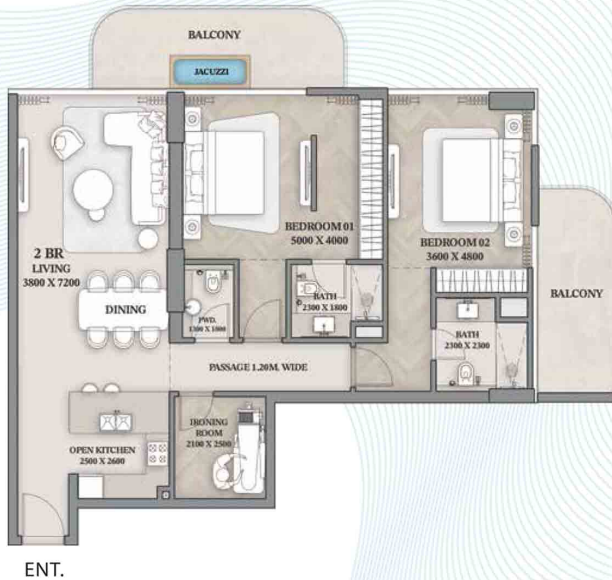

2-Bedroom

Apartment - 502

Suite Area	Balcony Area	Total Area
1220.84 Sq. Ft.	239.39 Sq. Ft.	1460.23 Sq. Ft.