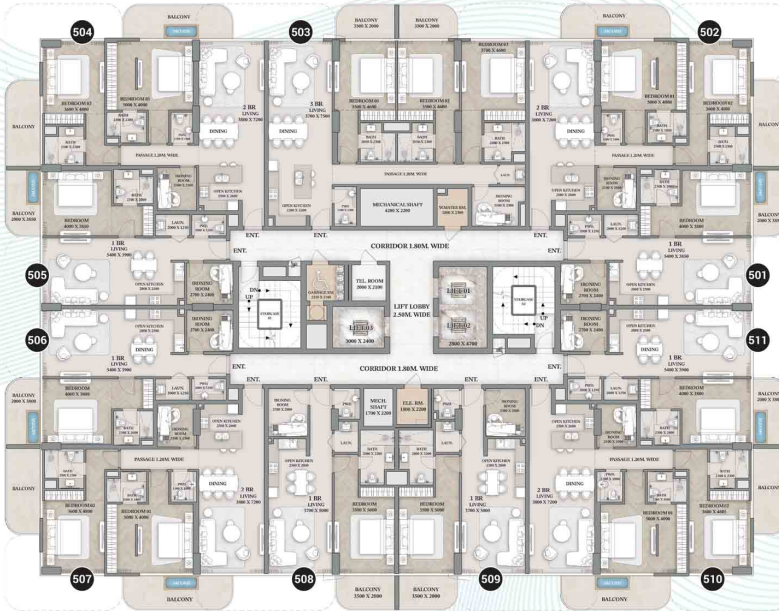

5th
Floor Plan

Unit No.	Rooms	Total Area
501	1	905.57 Sq. Ft.
502	2	1460.23 Sq. Ft.
503	3	1716.84 Sq. Ft.
504	2	1460.23 Sq. Ft.
505	1	905.68 Sq. Ft.
506	1	906.21 Sq. Ft.
507	2	1460.45 Sq. Ft.
508	1	895.88 Sq. Ft.
509	1	897.28 Sq. Ft.
510	2	1460.45 Sq. Ft.
511	1	906.11 Sq. Ft.