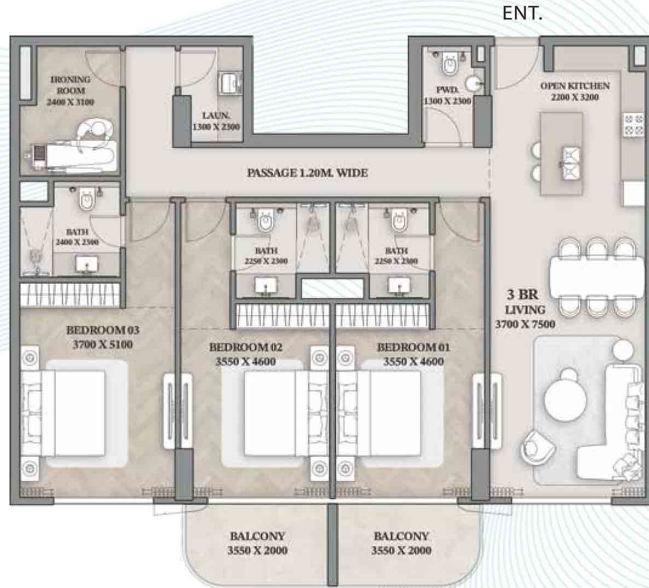

3-Bedroom

Apartment - 708

Suite Area	Balcony Area	Total Area
1636.76 Sq. Ft.	142.19 Sq. Ft.	1778.95 Sq. Ft.