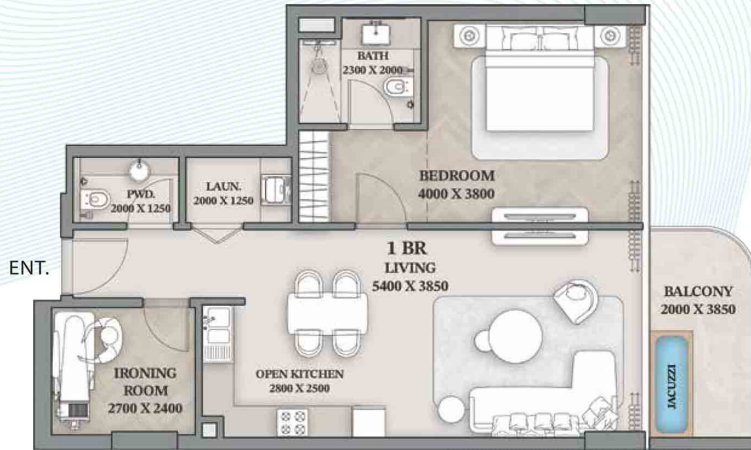

1-Bedroom

Apartment - 401

Suite Area	Balcony Area	Total Area
825.81 Sq. Ft.	81.59 Sq. Ft.	907.40 Sq. Ft.