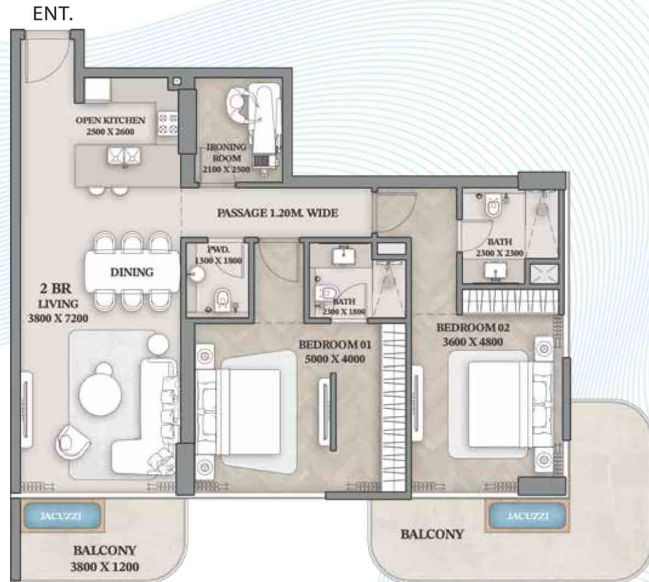

# 1-Bedroom

Apartment - 208

Suite Area	Balcony Area	Total Area
824.84 Sq. Ft.	79.22 Sq. Ft.	904.06 Sq. Ft.

# 1-Bedroom

Apartment - 209

Suite Area	Balcony Area	Total Area
826.24 Sq. Ft.	79.22 Sq. Ft.	905.46 Sq. Ft.

## 2-Bedroom

Apartment - 210

Suite Area	Balcony Area	Total Area
1221.06 Sq. Ft.	263.50 Sq. Ft.	1484.56 Sq. Ft.