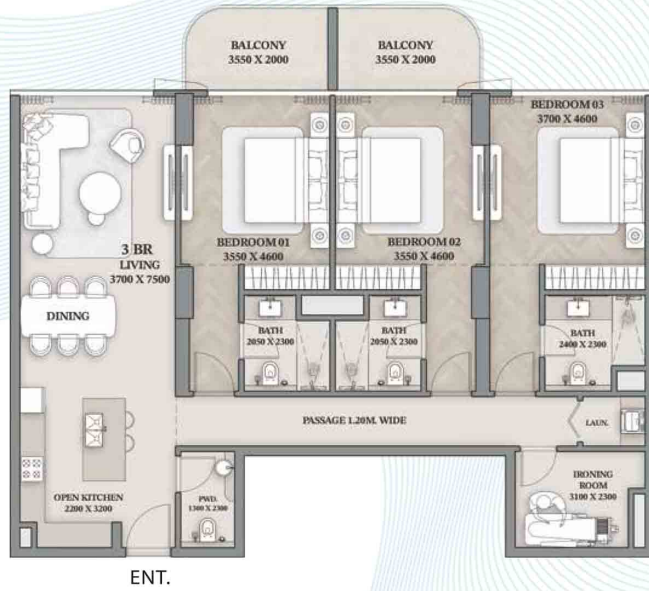

3-Bedroom

Apartment - 703

Suite Area	Balcony Area	Total Area
1574.65 Sq. Ft.	142.19 Sq. Ft.	1716.84 Sq. Ft.