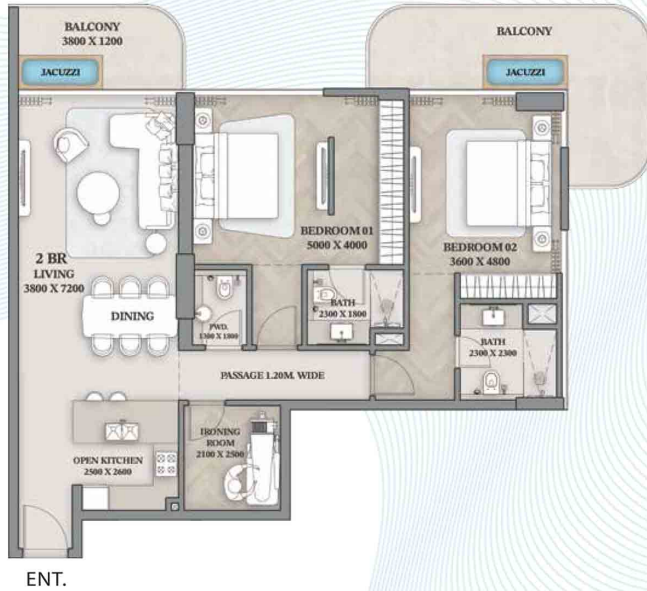

2-Bedroom

Apartment - 402

Suite Area	Balcony Area	Total Area
1220.84 Sq. Ft.	263.50 Sq. Ft.	1484.34 Sq. Ft.