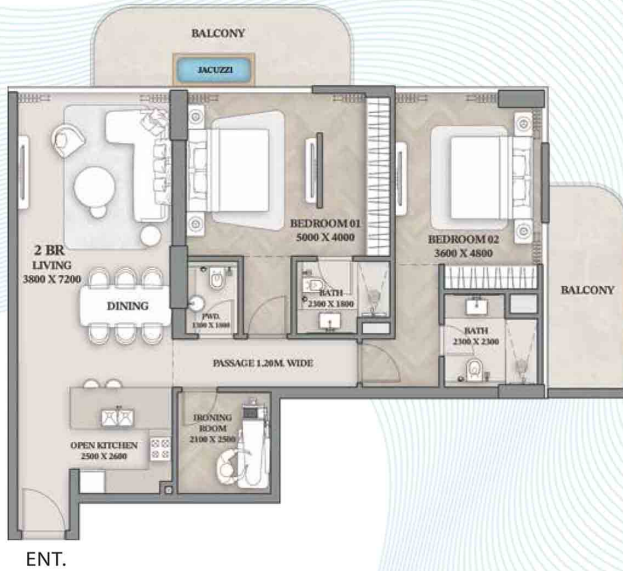

2-Bedroom

Apartment - 702

Suite Area	Balcony Area	Total Area
1220.95 Sq. Ft.	239.39 Sq. Ft.	1460.34 Sq. Ft.