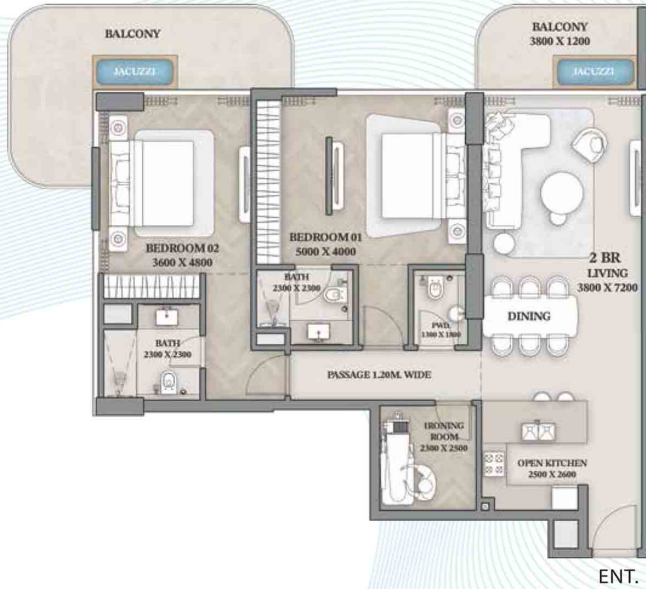

## 2-Bedroom

Apartment - 202

Suite Area	Balcony Area	Total Area
1220.84 Sq. Ft.	263.50 Sq. Ft.	1484.34 Sq. Ft.

# 3-Bedroom

Apartment - 203

Suite Area	Balcony Area	Total Area
1574.65 Sq. Ft.	158.34 Sq. Ft.	1732.99 Sq. Ft.

# 2-Bedroom

Apartment - 204

ENT.

Suite Area	Balcony Area	Total Area
1220.84 Sq. Ft.	263.50 Sq. Ft.	1484.34 Sq. Ft.

# 1-Bedroom

Apartment - 205

Suite Area	Balcony Area	Total Area
825.81 Sq. Ft.	81.59 Sq. Ft.	907.40 Sq. Ft.