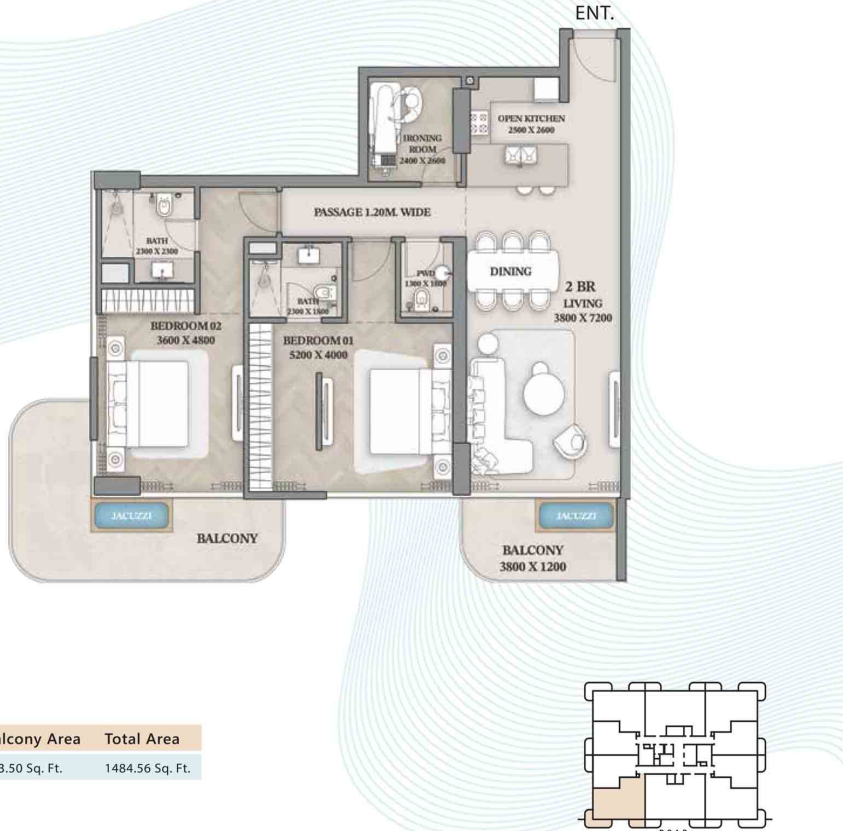

2-Bedroom

Apartment - 607

Suite Area	Balcony Area	Total Area
1221.06 Sq. Ft.	263.50 Sq. Ft.	1484.56 Sq. Ft.