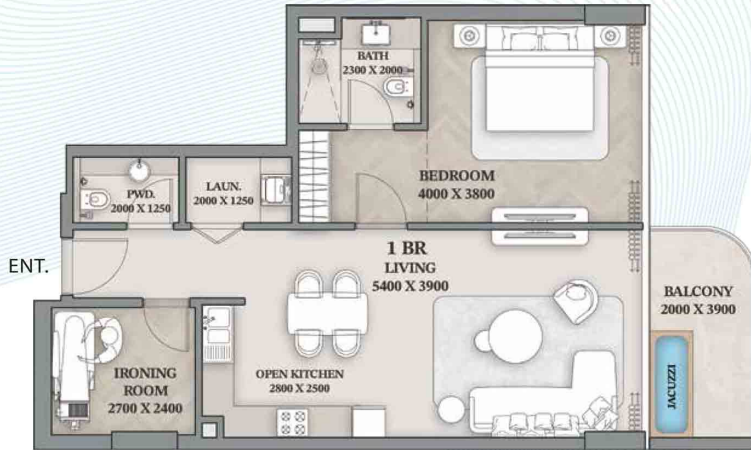

1-Bedroom

Apartment - 801

Suite Area	Balcony Area	Total Area
825.72 Sq. Ft.	81.59 Sq. Ft.	907.40 Sq. Ft.