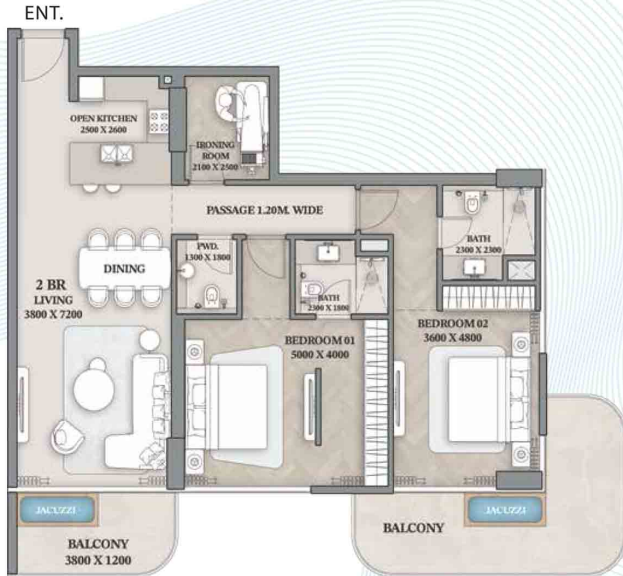

2-Bedroom

Apartment - 609

Suite Area	Balcony Area	Total Area
1221.06 Sq. Ft.	263.50 Sq. Ft.	1484.56 Sq. Ft.