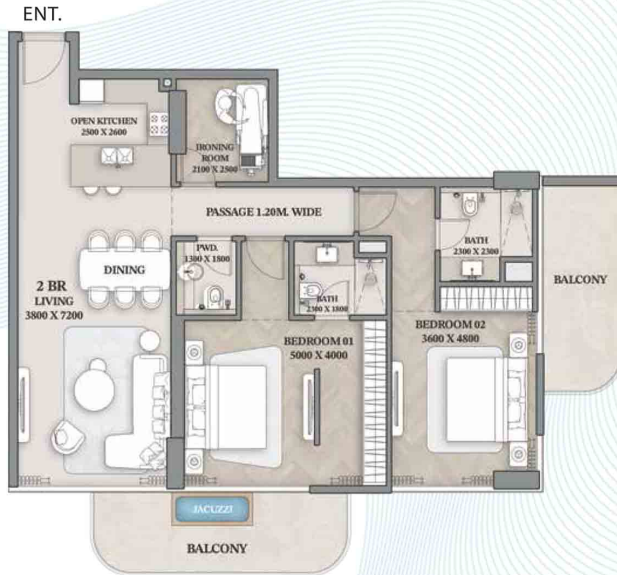

2-Bedroom

Apartment - 510

Suite Area	Balcony Area	Total Area
1221.06 Sq. Ft.	239.39 Sq. Ft.	1460.45 Sq. Ft.