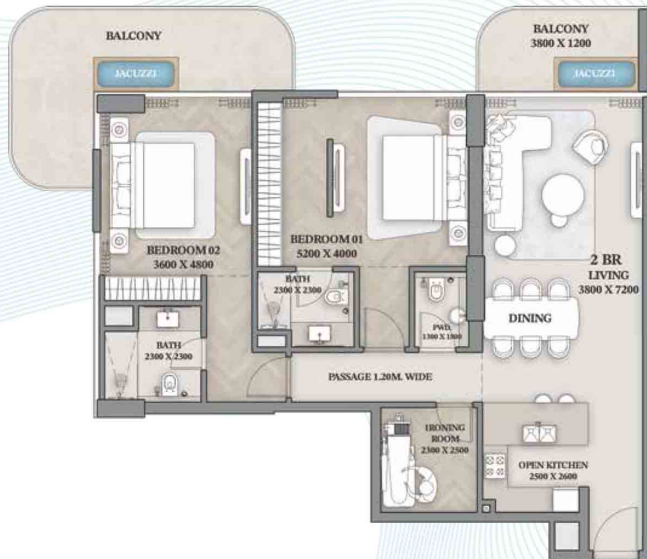

2-Bedroom

Apartment - 804

ENT.

Suite Area	Balcony Area	Total Area
1220.84 Sq. Ft.	263.50 Sq. Ft.	1484.34 Sq. Ft.