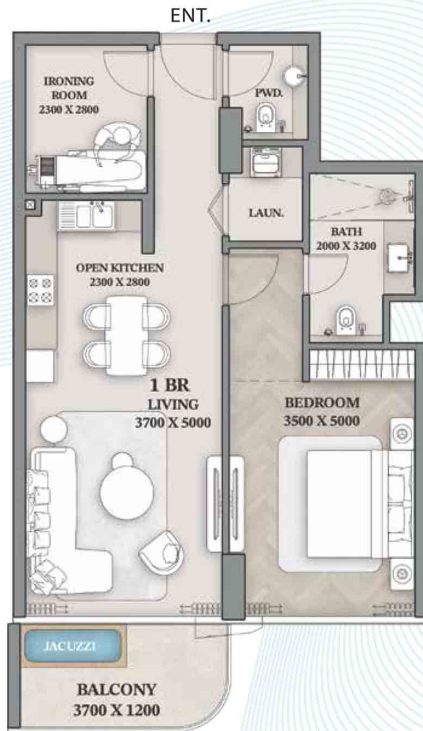

# 1-Bedroom

Apartment - 206

Suite Area	Balcony Area	Total Area
826.35 Sq. Ft.	81.59 Sq. Ft.	907.94 Sq. Ft.

## 2-Bedroom

Apartment - 207

Suite Area	Balcony Area	Total Area
1221.06 Sq. Ft.	263.50 Sq. Ft.	1484.56 Sq. Ft.

# 1-Bedroom

Apartment - 208

Suite Area	Balcony Area	Total Area
824.84 Sq. Ft.	79.22 Sq. Ft.	904.06 Sq. Ft.

# 1-Bedroom

Apartment - 209

Suite Area	Balcony Area	Total Area
826.24 Sq. Ft.	79.22 Sq. Ft.	905.46 Sq. Ft.