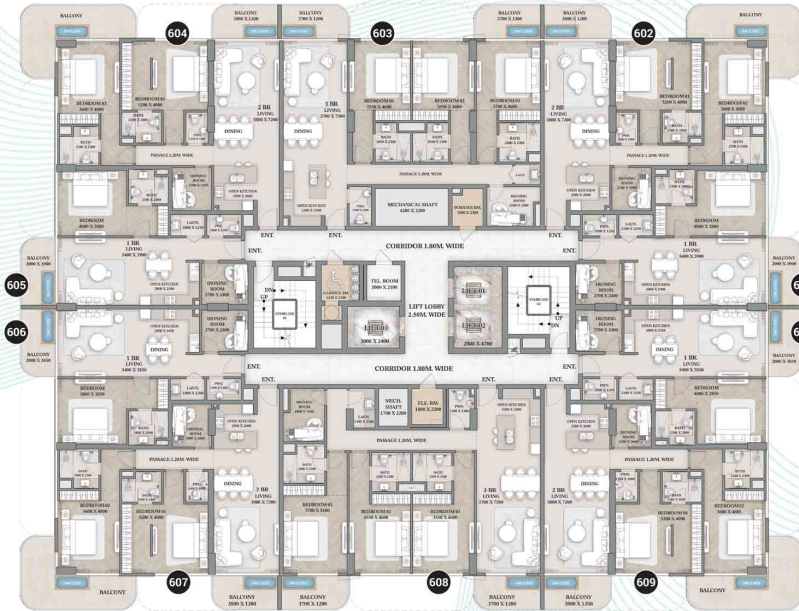

6th
Floor Plan

Unit No.	Rooms	Total Area
601	1	907.40 Sq. Ft.
602	2	1484.34 Sq. Ft.
603	3	1732.99 Sq. Ft.
604	2	1484.34 Sq. Ft.
605	1	907.40 Sq. Ft.
606	1	907.94 Sq. Ft.
607	2	1484.56 Sq. Ft.
608	3	1796.28 Sq. Ft.
609	2	1484.56 Sq. Ft.
610	1	907.94 Sq. Ft.