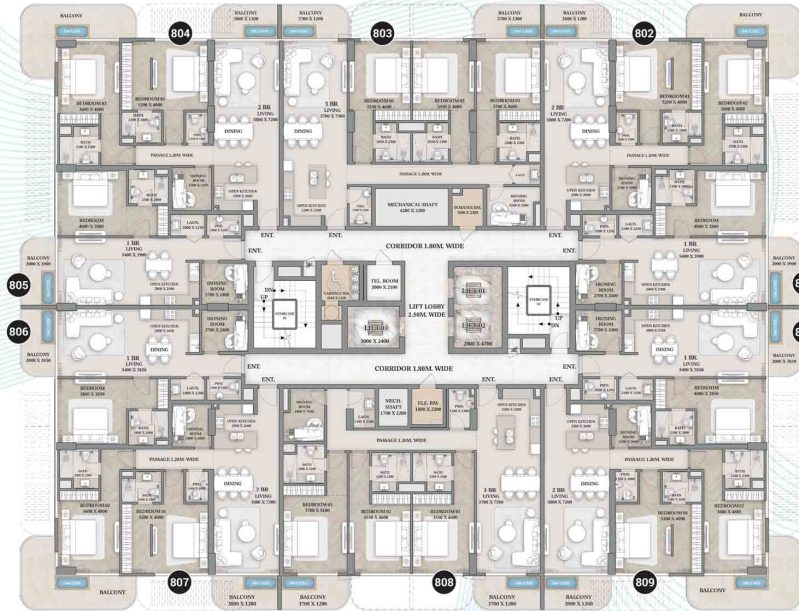

# 1-Bedroom

Apartment - 810

Suite Area	Balcony Area	Total Area
826.35 Sq. Ft.	81.59 Sq. Ft.	907.94 Sq. Ft.

**8th**  
 Floor Plan

Unit No.	Rooms	Total Area
801	1	907.40 Sq. Ft.
802	2	1484.34 Sq. Ft.
803	3	1732.99 Sq. Ft.
804	2	1484.34 Sq. Ft.
805	1	907.40 Sq. Ft.
806	1	907.94 Sq. Ft.
807	2	1484.56 Sq. Ft.
808	3	1796.28 Sq. Ft.
809	2	1484.56 Sq. Ft.
810	1	907.94 Sq. Ft.