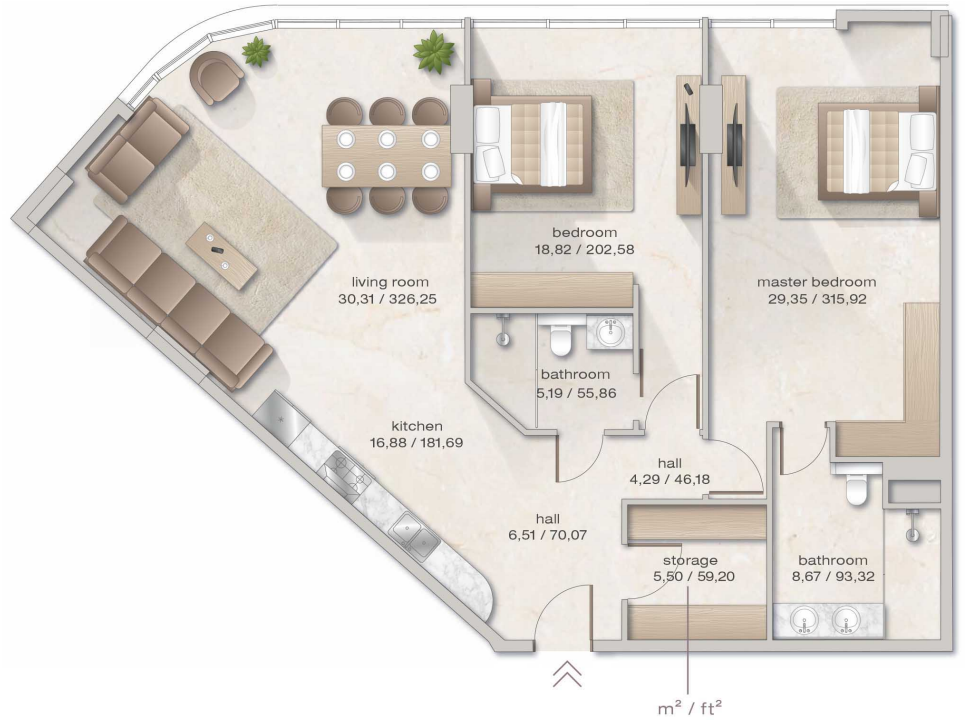

Zephyra Residences at Dubai Islands - Apartment

2 BEDROOMS_		
P1-09	m ²	ft ²
SUITE AREA	135,86	1462,38
TOTAL AREA	135,86	1462,38

1 PODIUM FLOOR

WINDOW VIEW

MALL / MOSQUE / PARK / AVENUE
PERSIAN GULF / CRUISE TERMINAL
MOSQUE / DUBAI FRAME